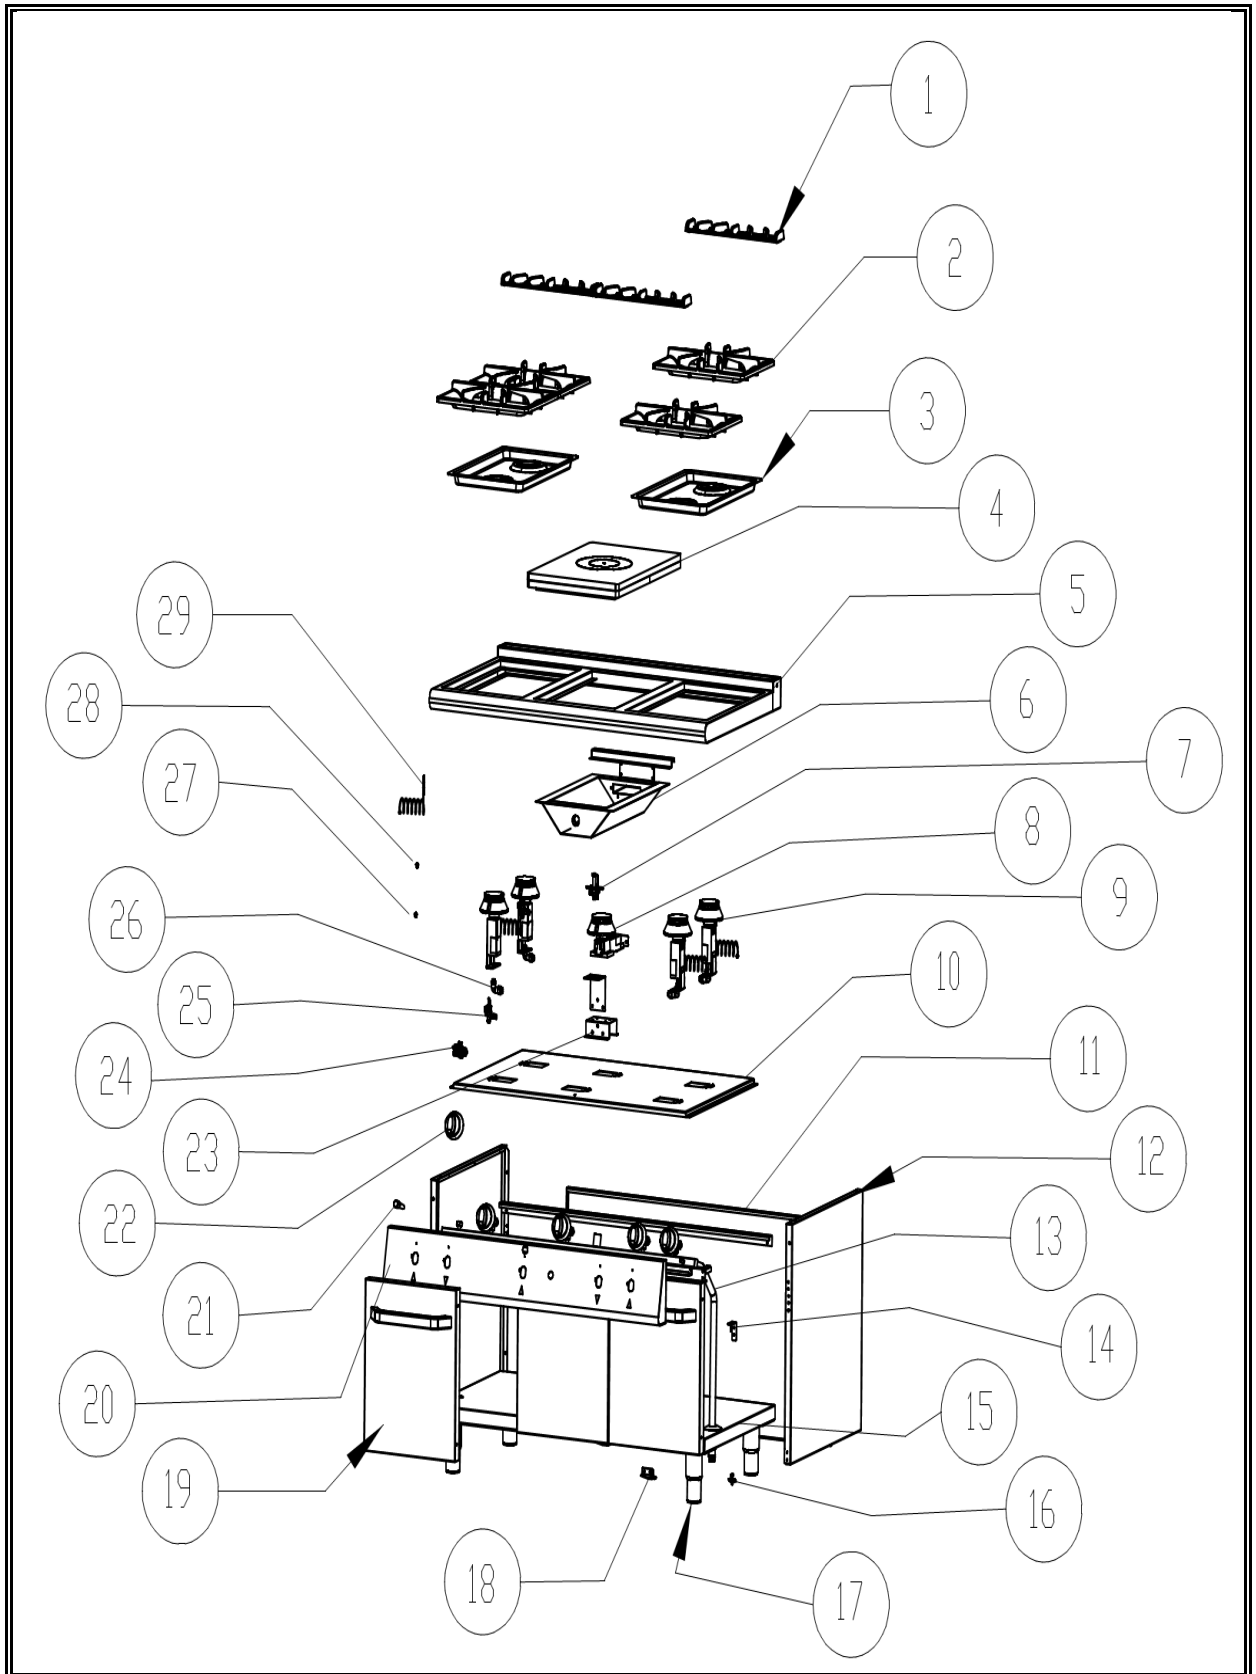

7178.0585

Onderdelen informatie
Erzatzteil information
Spare part information
Information de pièces

POS:	Art.No.:	Omschrijving:	Aantal:
1	CS9289.0280	Iron Cast Chimney	3
2	CS9289.0275	Top Grate of Cooker	4
3		Oil collector Sheet	2
4		Solid Top 590X397X20	1
5		Top Table	1
6		Combustion Chamber	1
7	CS9289.1310	PILOT DOUBLE FLAME WITH SPARK LEFT	1
8		6,5kW Horizontal Burner	1
9		HT-70 Burner	4
10		Burner Fixing Part	1
11		Back Panel	1
12		Right Side Panel	1
13		G7K201-211-212G-KD Gas Tank	1
14	CS9289.1110	Upper Hinge	3
15		Bottom Panel	1
16		Grounding Terminal	1
17	CS9289.0405	Adjustable Leg	4
18	CS9289.1110	Bottom Hinge	3
19		700-900 Door Kit	3
20		Front Panel	1
21	CS9289.0665	Piezzo Igniter	1
21a		Cover	1
22	CS9289.0660	Ø8 Knob Knob Bottom	5
22a	CS9289.0907	Igniter Label	5
23		Burner Fixing Part	1
24	CS9289.0075	S21 Gas Valve	5
25	CS9289.0710	HT Pilot	5
26	CS9289.1035	L Inj Inlet	5
27	CS9289.0085	M8 Ø1.20mm Inj Lpg	4
27a	CS9289.0290	M8 Ø 1.90mm Inj Ng	4
28	CS9289.0545	Hr. Burner Inj Lpg Ø1mm	1
28a	CS9289.0105	Hr. Burner Inj NG Ø1,40mm	1
29	CS9289.0080	Thermocouple 800mm	5