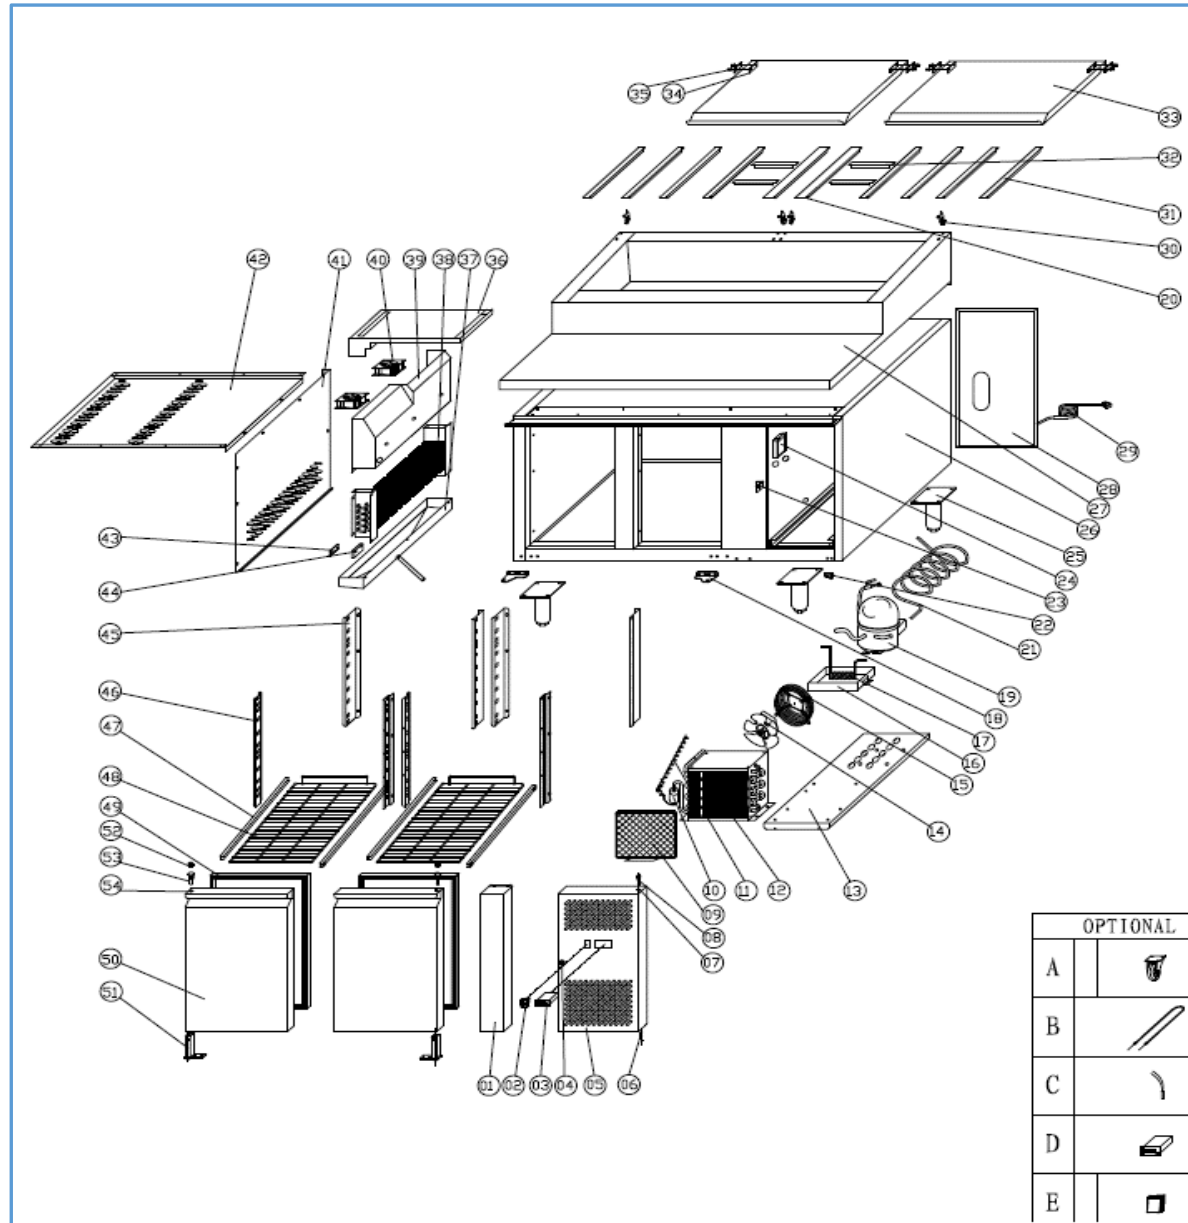

7450.0102

Onderdelen informatie

Erzatzteil information

Spare part information

Information de pièces

Onderdelenlijst 7450.0102

POS:	Art.No.:	Omschrijving:	Aantal:
1		FIXED FRONT PANEL	1PC
2	9108.0244	MAIN SWITCH	1PC
3	9390.1905	THERMOSTAT	1PC
4	9338.0300	LOCK	1PC
5	9338.0025	FRONT PANEL	1PC
6	9338.0670	HINGE AXIS	2PCS
7	9338.0295	BUSHING	2PCS
8	9338.0105	NUT	2PCS
9	9338.0650	FILTER	1PC
10	9338.1980	FILTER DRIER	1PC
11	9338.1970	CAPILLARY	1PC
12	9338.0780	CONDENSER	1PC
13		UNIT BOARD	1PC
14	9999.0136	CODENSER FAN	1PC
15		BASKETC GUARD GRILLS	1PC
16		WATER BOX	1PC
17		EVAPORATE PIPE	1PC
18		DOWN HINGE RIGHT/LEFT	1PAIR
19	9338.1000	COMPRESSOR NE1121Z	1PC
19	9338.1543	COMPRESSOR GVV75AA	1PC
19	9180.1400	COMPRESSOR FF8.5HBK	1PC
19	9338.1770	COMPRESSOR NL8.4FM	1PC
20		SUPPORT	2PCS
21		SUCTION PIPE	1PC
22		FRONT PANEL HINGE	1PC
23		LOCK HOOK	1 PCS
24		JUNCTION BOX	1PC
25	4627.052	FEET	4PCS
26		BODY	1PC
27		TOP	1PC
28		UNIT ROOM COVER	1PC
29		PLUG	1PC
30		COVER HINGE RIGHT	2Pairs
31		LONG SUPPORT	6PCS
32		SHORT SUPPORT	4PCS
33		COVER	2PCS
34		STRENGTHENING BOARD	4PCS
35		COVER HINGE AXIS	8PCS
36		AIRFLOW CONDUCT-2	1PC
37	9338.0256	EVAPORATOR WATER PAN	1PC
38	9338.0255	EVAPORATOR	1PC
39		FAN SUPPORT	1PC
40	9338.0130	CIRCUIT FAN	2PCS
41		EVAPORATOR COVER	1PC
42		AIR FLOW CONDUCT BOARD	1PC
43		SENSOR FIXED CLIP	1PC
44	9338.1502	PROBE PADDING	1PC

Onderdelenlijst 7450.0102

POS:	Art.No.:	Omschrijving:	Aantal:
45		BACK SUPPORT LEFT/RIGHT	2Pairs
46		FRONT SUPPORT LEFT/RIGHT	2Pairs
47	4627.010	GUIDE LEFT/RIGHT	2Pairs
48	4627.005	SHELF	2PCS
49	9338.0095	GASKET	3PCS
50		DOOR LEFT/RIGHT	2PCS
51	9635.0150	DOOR SPRING	3PCS
52	9338.1425	NUT	2PCS
53	9338.1425	DOOR HINGE AXIS	2PCS
54	9338.1425	DOOR BUSHING	2PCS
A		WHEEL	1SET
B	9338.0190	DEFROST HEATING ELEMENT	1PC
C	9338.1460	PROTECTOR FOR HEATING ELEMENT	1PC
D	9390.1905	THERMOSTAT	1PC
D		THERMOSTAT	1PC
E		DEFROST INDICATOR	1PC