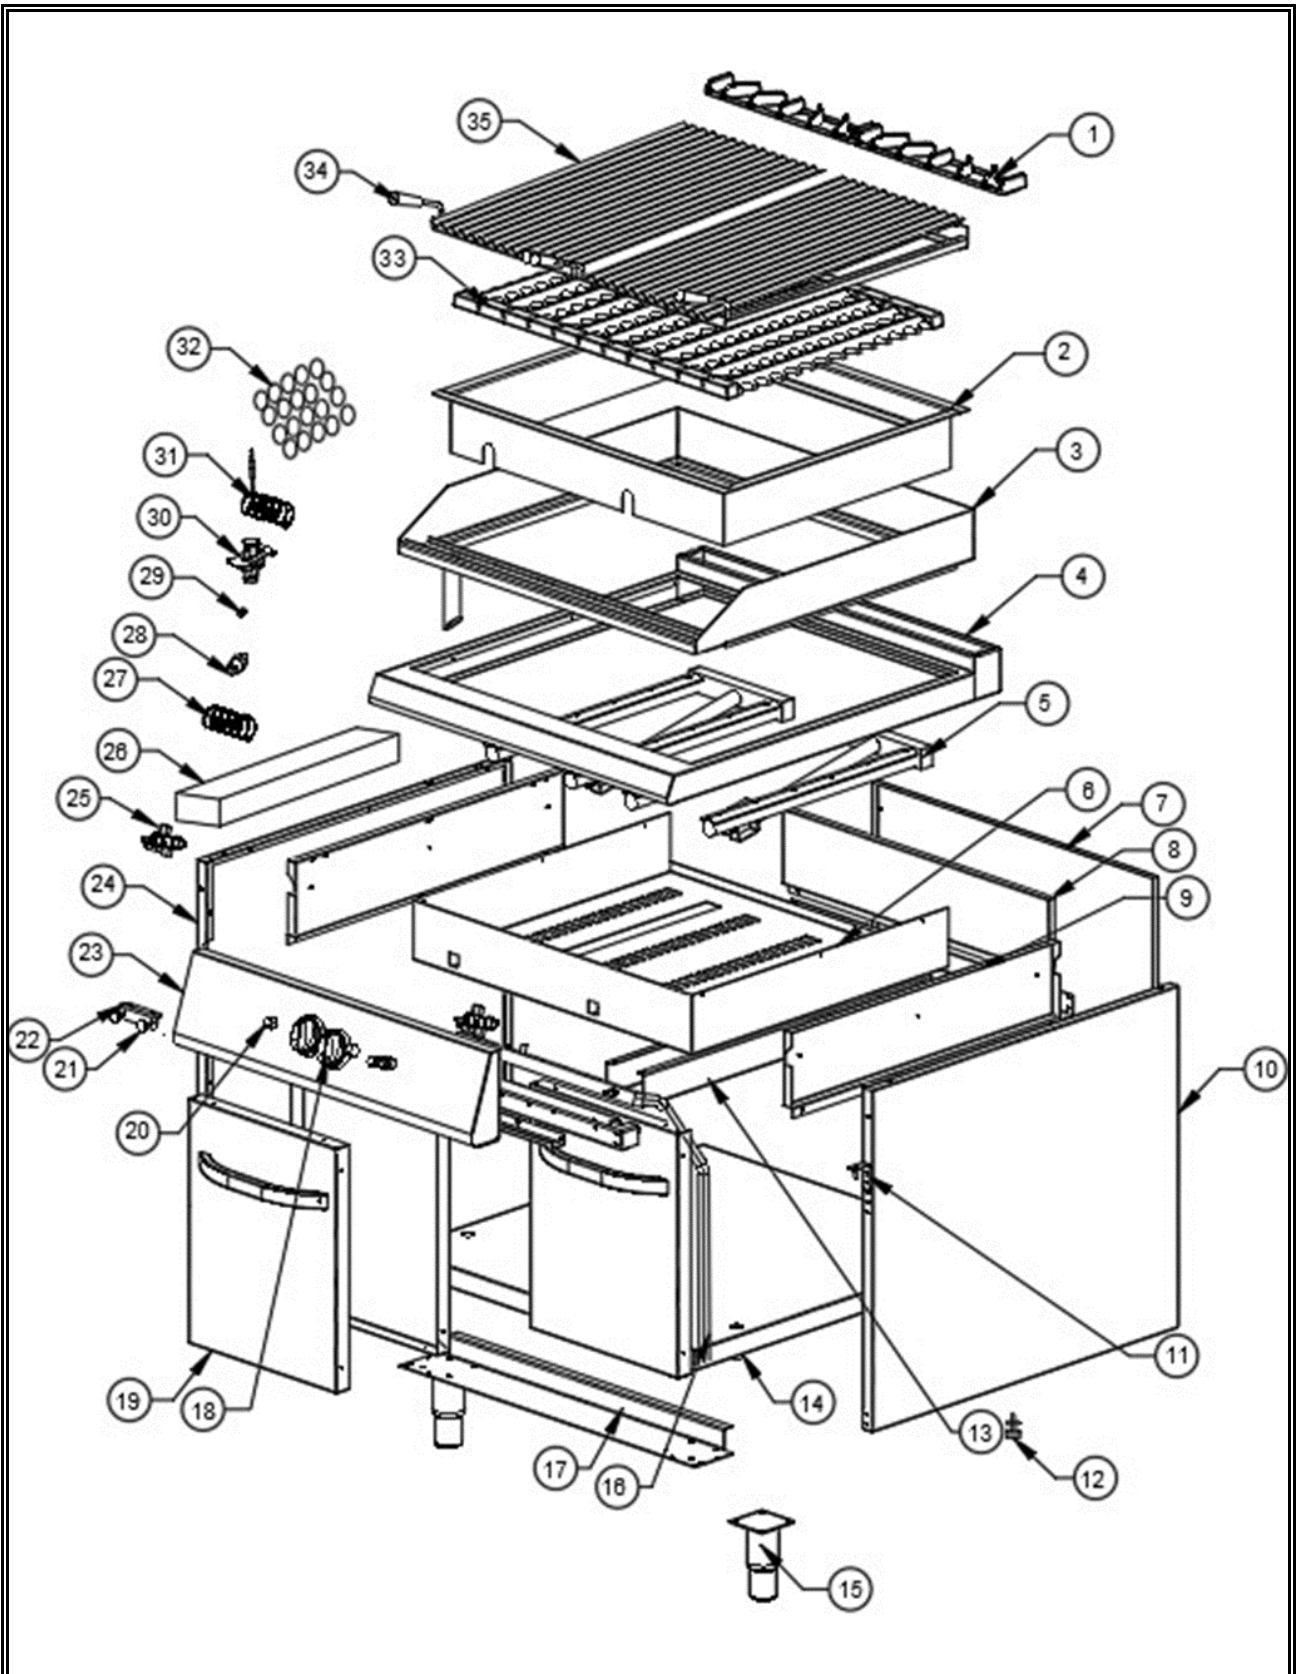

# Spare part information

**7178.0500**

**CombiSteel**

**7178.0500**

## Spare part list 7178.0500

POS:	Art.No.:	Omschrijving:	Aantal:
1	CS9289.0280	Iron Cast Chimney	2
2	**	Grill Carcass	1
3	**	Splash Guard	1
4	**	Top Table	1
5	CS9289.0345	Burner	2
6	**	Combustion Chamber	1
7	**	Back Panel	1
8	**	Back Panel Isolation	1
9	**	Side Panel Isolation	2
10	**	Right Side Panel	1
11	CS9289.1110	Upper Hinge	1+1
12	**	Grounding Terminal	1
13	**	Oil Drawer Slider	1
14	**	Bottom Table	1
15	CS9289.0405	Adjustable Legs	4
16	CS9289.0495	Gas Tank	1
17	**	Legs Fixing Part	2
18A	CS9289.0660	Ø8 Knob	2
18B	CS9289.0907	Knob Pad with Igniter	2
19	**	700-900 Serie Door	2
20	CS9289.0665	Piezo Igniter	2
21	CS9289.0725	Ø25 Magnet	2
22	**	Magnet Holder Part	1
23	**	Front Panel	1
24	**	Right Side Panel	1
25	CS9289.0075	Gaz Valve	2
26	CS9289.1410	Oil Drawer	1
27	CS9289.1330	Igniter Cable 80cm	2
28	CS9289.0880	Injector Inlet 5/16" - 3/8"	2
29A	CS9289.0355	M8 Inj LPG Ø 1.60mm	2
29B	CS9289.0500	M8 Inj NG Ø 2.50mm	2
30	CS9995.1573	Aluminized Pilot	2
31	CS9289.1330	M8 Thermocouple 80cm	2
32	CS7178.9060	Lavastone	6 kg
33	CS9289.0350	Lavastone Grill 425mm	12
34	CS9289.0165	Bakalite Handle M8	4
35	**	Grill Kit	2
.		## = Parts cannot be ordered separately.	
.		** = No article number known, must be requested specifically.	