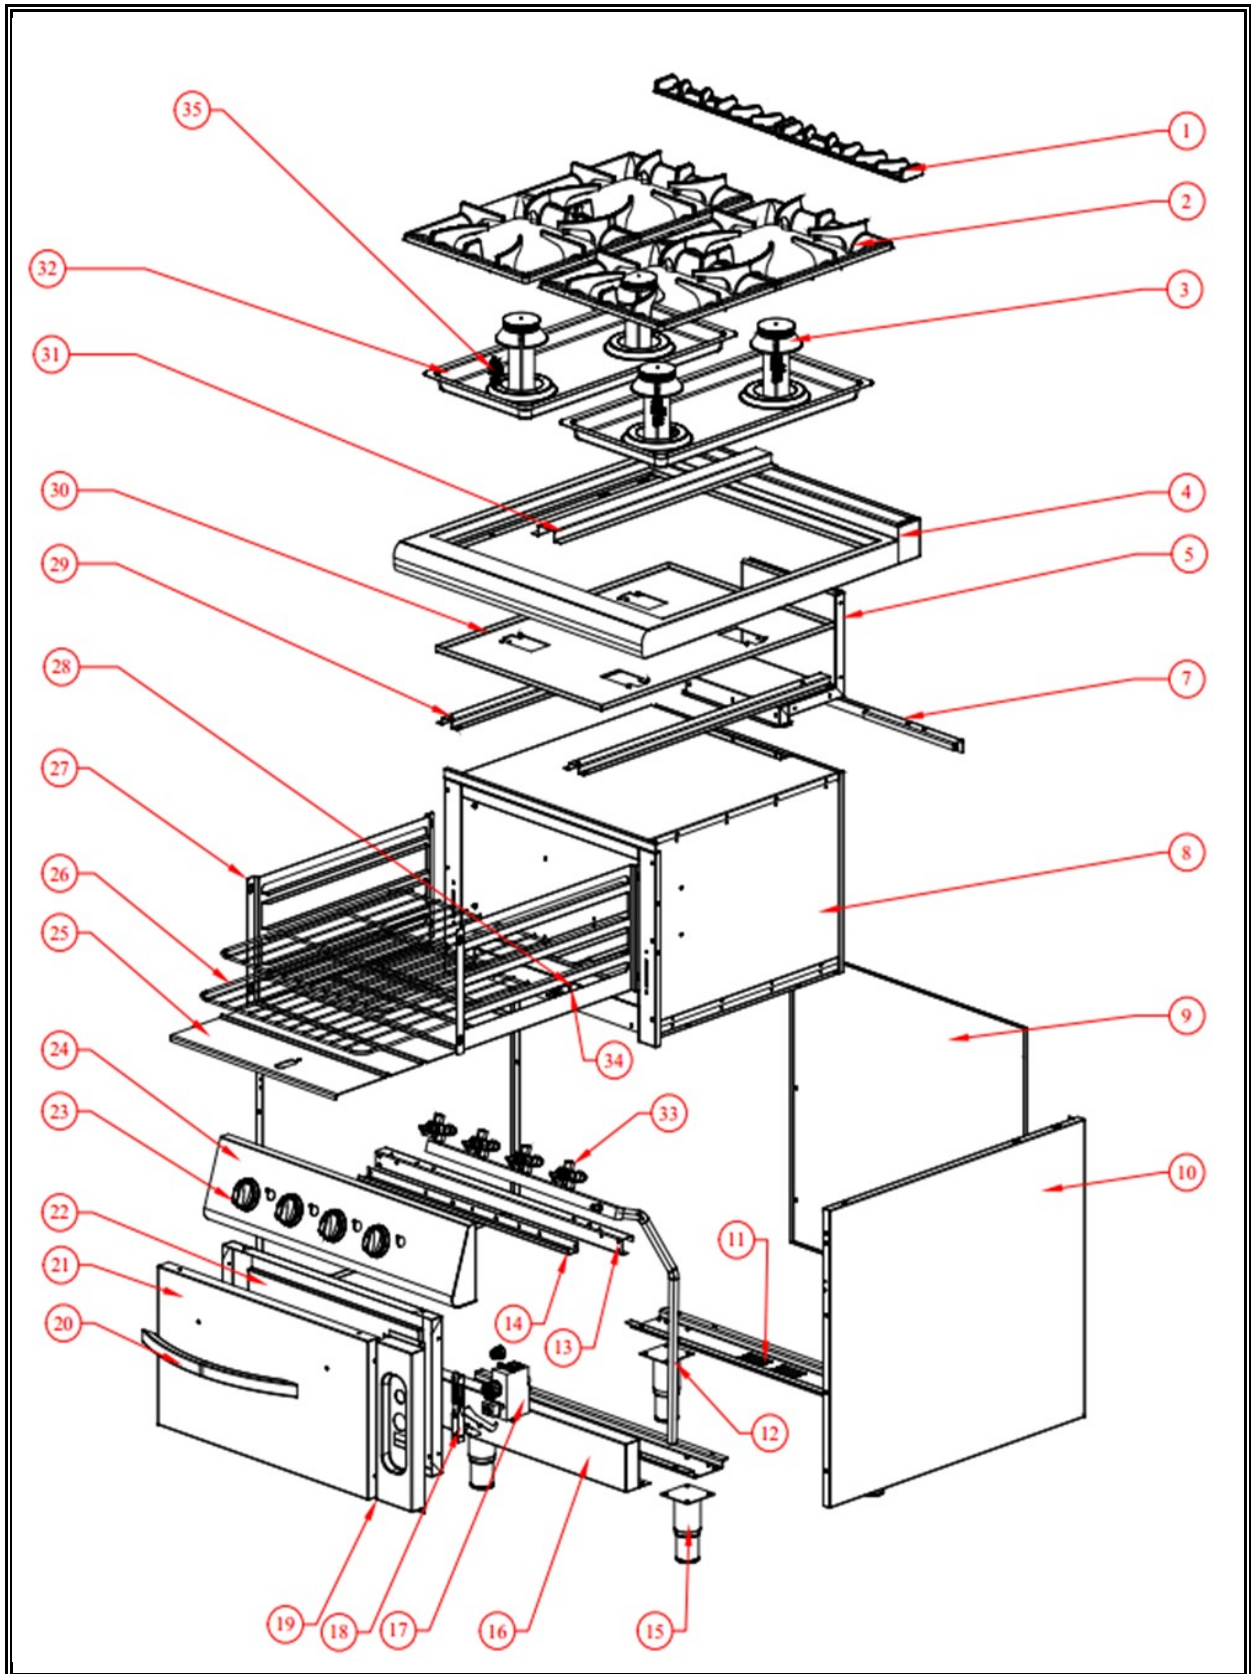

7178.0420

Onderdelen informatie
Erzatzteil information
Spare part information
Information de pièces

POS:	Art.No.:	Omschrijving:	Aantal:
1	9289.0280	Iron Cast Chimney	3
2	9289.0275	Top Grate of Cooker	6
3	9289.0270	Burners	6
4		Worktop	1
5		Oven Chimney	1
7		Burner Support Part	1
8		Oven	1
9		Back Panel	1
10		Right Side Panel	1
11		Legs Fixing Part	2
12	9289.0415	Gas Tank	1
13		Front Support	1
14		Front Panel Fixing Part	1
15	9289.0405	Adjustable Legs	4
16		Nether Panel	1
17	9289.0435	Oven Gas Valve	1
18	9289.0445	Oven Hinge	1
19		Front Side Panel	1
20	9289.0450	Door Handle	1
21		Door Outer Part	1
22		Door Inner Part	1
23	9289.0660	Knob	6
24		Front Panel	1
25		Bottom Plate	1
26	9289.0420	Oven Grate	1
27		Oven Grate Sliders	2
28	9289.0730	Pilot	1
29		Burner Support Part	4
30		Heaters Fixed Part	1
32		Oil collector Sheet	3
33	9289.0075	Gas Valve	6
34	9289.0430	Oven Burner	1
35	9289.0710	Pilot	6