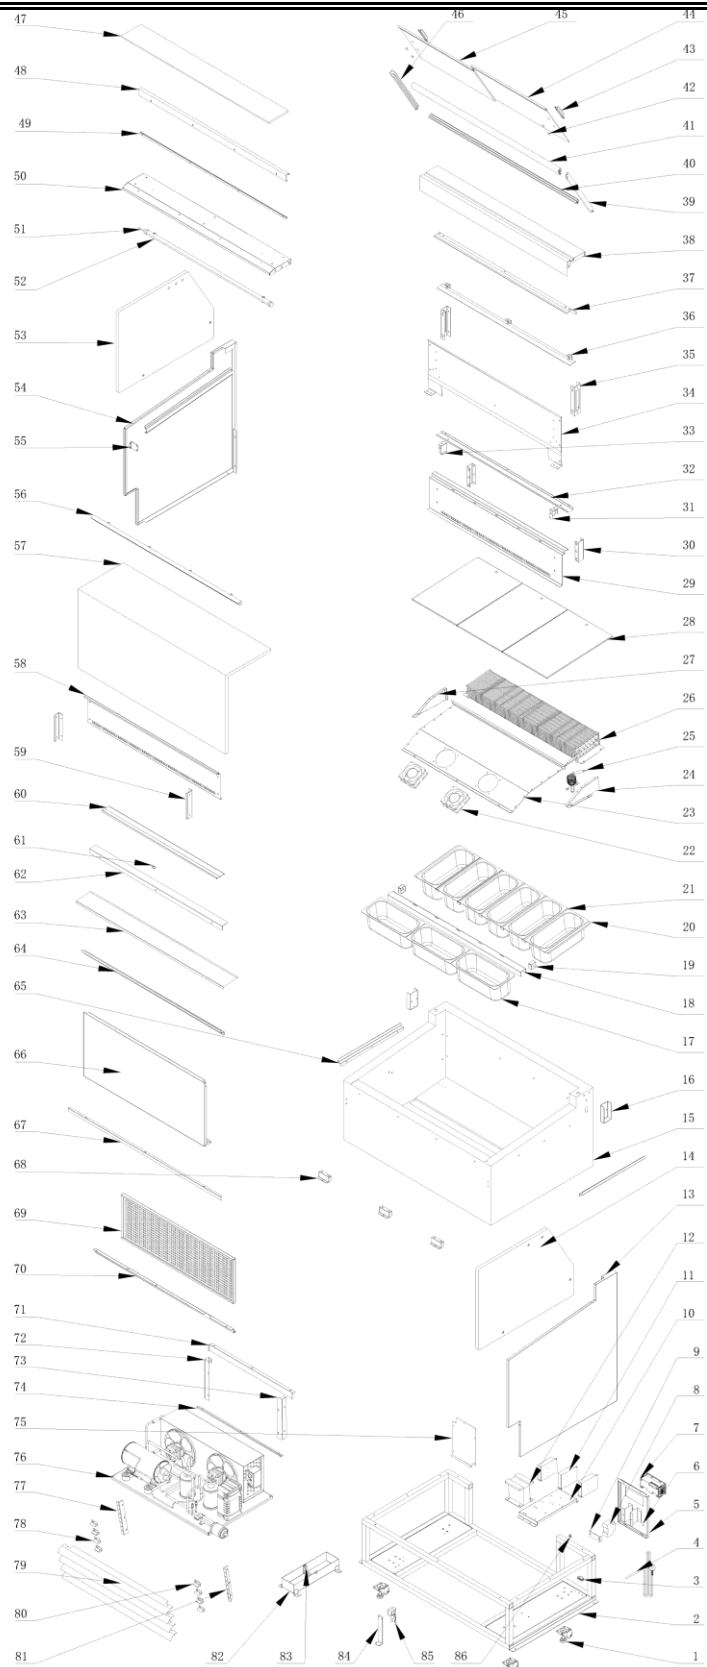

Spare part information

7487.0255

7487.0255

**This photo is showing Ice cream display Borneo 12x5L.
Model 7487.0255 has a capacity of 9x5L.**

Spare part list 7487.0255

POS:	Art.No.:	Omschrijving:	Aantal:
1	**	Feet	4
2	**	Chassis assembly	1
3	**	Wire clip	1
4	**	Power cord	1
5	**	Protective ring	1
6	**	Switch panel assembly	2
7	**	Controller	1
8	**	Electric leakage switch	1
9	**	Switch accessory	1
10	**	Swith fixing board	1
11	**	ON/OFF switch	1
12	**	Glass transformer	1
13	**	Right side assembly	
14	**	Right glass	1
15	**	Case assembly	1
16	**	Side panel hook	2
17	**	1/3 GN pan	9
18	**	Middle beam of GN pan	1
19	**	Middle beam support of GN pan	2
20	**	Rear side separator of GN pan	2
21	**	Rear separator of GN pan	5
22	**	Fan motor	2
23	**	Fan motor board	1
24	**	Right fan end board	1
25	**	Expansion valve	1
26	**	Evaporator	1
27	**	Left fan end board	1
28	**	Case clapboard	3
29	**	Inner rear board of GN pan	1
30	**	Rear board support	2
31	**	Right rear windshield bracket	1
32	**	Rear windshield	1
33	**	Left rear windshield bracket	1
34	**	Air duct back panel	1
35	**	Rear air duct support	2
36	**	Countertop air outlet	1
37	**	Countertop air deflector	1
38	**	Counter panel	1
39	**	Right slide of the door	1
40	**	Down slide of the door	1