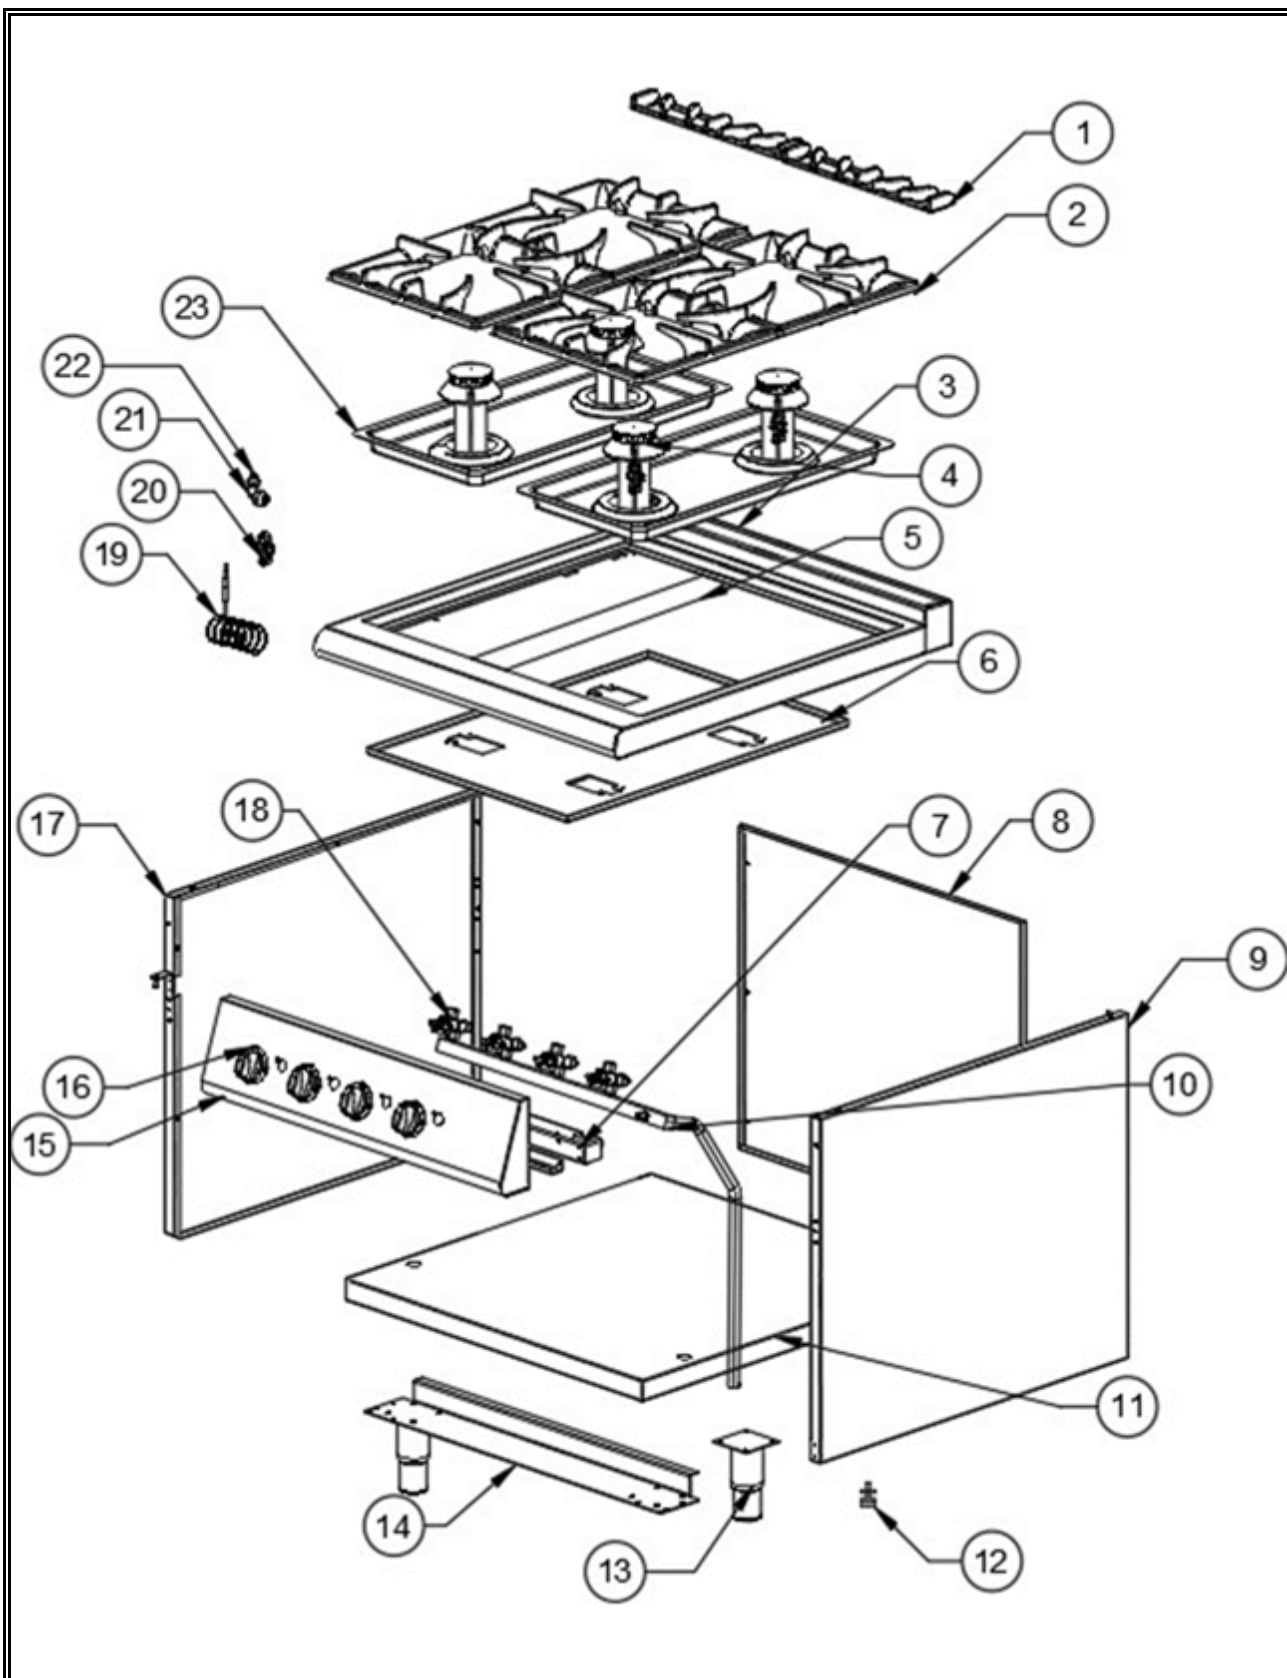

Spare part information

7178.3005

CombiSteel

7178.3005

Spare part list 7178.3005

POS:	Art.No.:	Omschrijving:	Aantal:
1	CS9289.0280	Iron Cast Chimney	2
2	**	Top Grate of Cooker	4
3	**	Top Table	1
4	CS9289.0715	Burner	4
5	**	Worktop Middle Support	1
6	**	Burner Fixed Part	1
7	**	Front Support	1
8	**	Back Panel	1
9	**	Right Side Panel	1
10	**	Gas Tank	1
11	**	Bottom Table	1
12	**	Grounding Terminal	1
13	CS9289.0405	Adjustable Legs	4
14	**	Legs Fixing Part	2
15	**	Front Panel	1
16a	CS9289.0660	Ø8 Knob	4
16b	CS9289.0907	Knob Bottom With Igniter	4
17	**	Left Side Panel	1
18	CS9289.0075	S21 Gas Valve	4
19	CS9289.1330	M8 800mm Thermocouple	4
20	CS9289.0720	Pilot	4
21	CS9289.1035	L Injector Fitting	4
22a	CS9289.0355	M8 Ø 1.60mm Inj LPG	4
22b	CS9289.0325	M8 Ø 2.20mm Inj NG	4
23	**	Oil collector Sheet	2
.		## = Parts cannot be ordered separately.	
.		** = No article number known, must be requested specifically.	

7178.3005

Notities / Notes / Anmerkungen / Remarques

A series of horizontal lines for writing, providing a structured space for notes or remarks.

7178.3005

Combisteel BV

Lightschip 63
3991CP Houten
The Netherlands