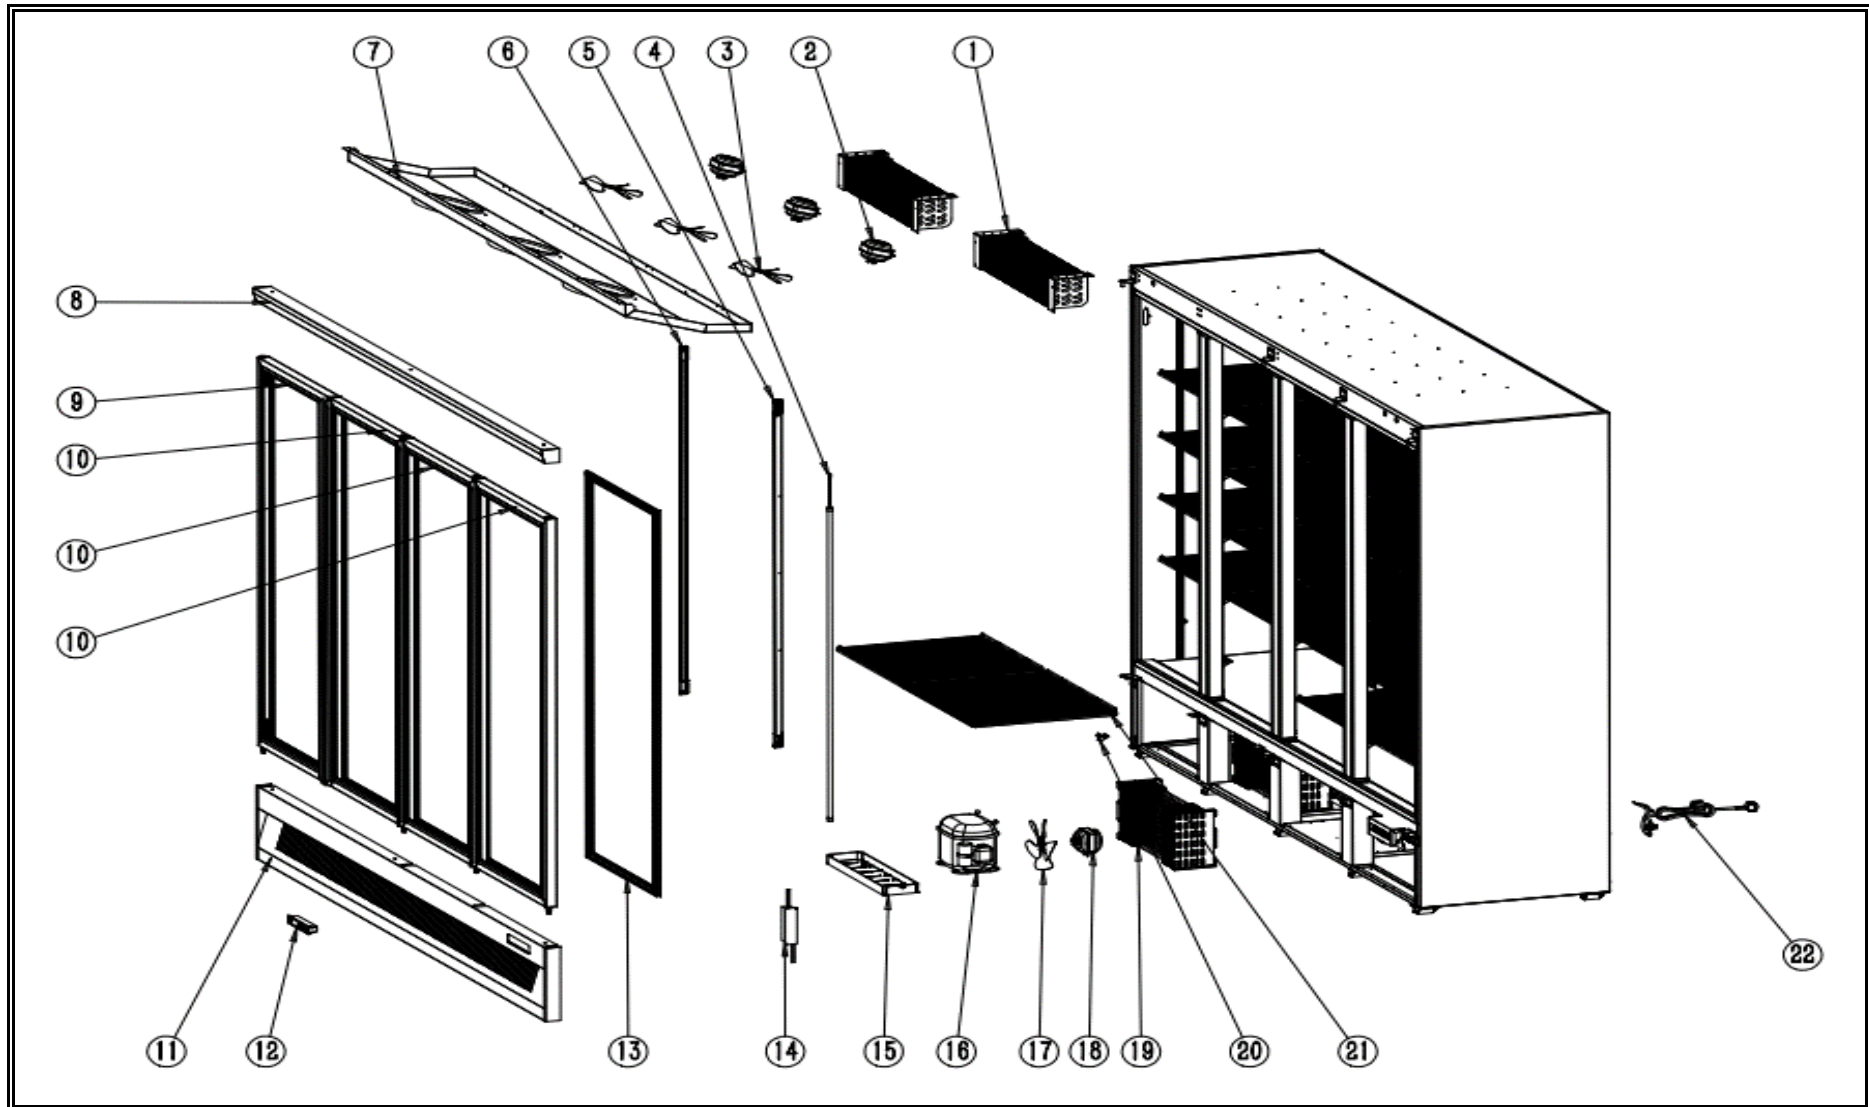

7455.2210

R290

Onderdelen informatie
Erzatzteil information
Spare part information
Information de pièces

POS:	Art.No.:	Omschrijving:	Aantal:
1	CS9338.2932	Evaporator	2
2	CS9390.1425	Evaporator fan motor	3
3	CS9338.1885	Evaporator fan blade	3
4	CS9338.2262	Middle LED light T5	3
5	CS9338.2264	LED light right	1
6	CS9338.2260	LED light left	1
7		Evaporator fan motor cover panel	1
8		Top decoration panel	1
9	CS9338.2494	Glass door left	1
10	CS9338.2492	Glass door right	3
11		Front grill	1
12	CS9390.2410	Digital controller	1
13	CS9338.2306	Door seal	4
14	CS9338.2254	Led light driver	1
15		Water tray	2
16	CS9338.2246	Compressor	2
17	CS9338.1885	Condenser fan blade	4
18	CS9390.1425	Condenser fan motor	4
19	CS9338.2252	Condenser	2
20	CS7455.2225	Kclip	85
21	CS7455.2226	Side shelf	10
21a	CS7455.2227	Middle shelf	10
22	CS9392.0830	Power cable	1