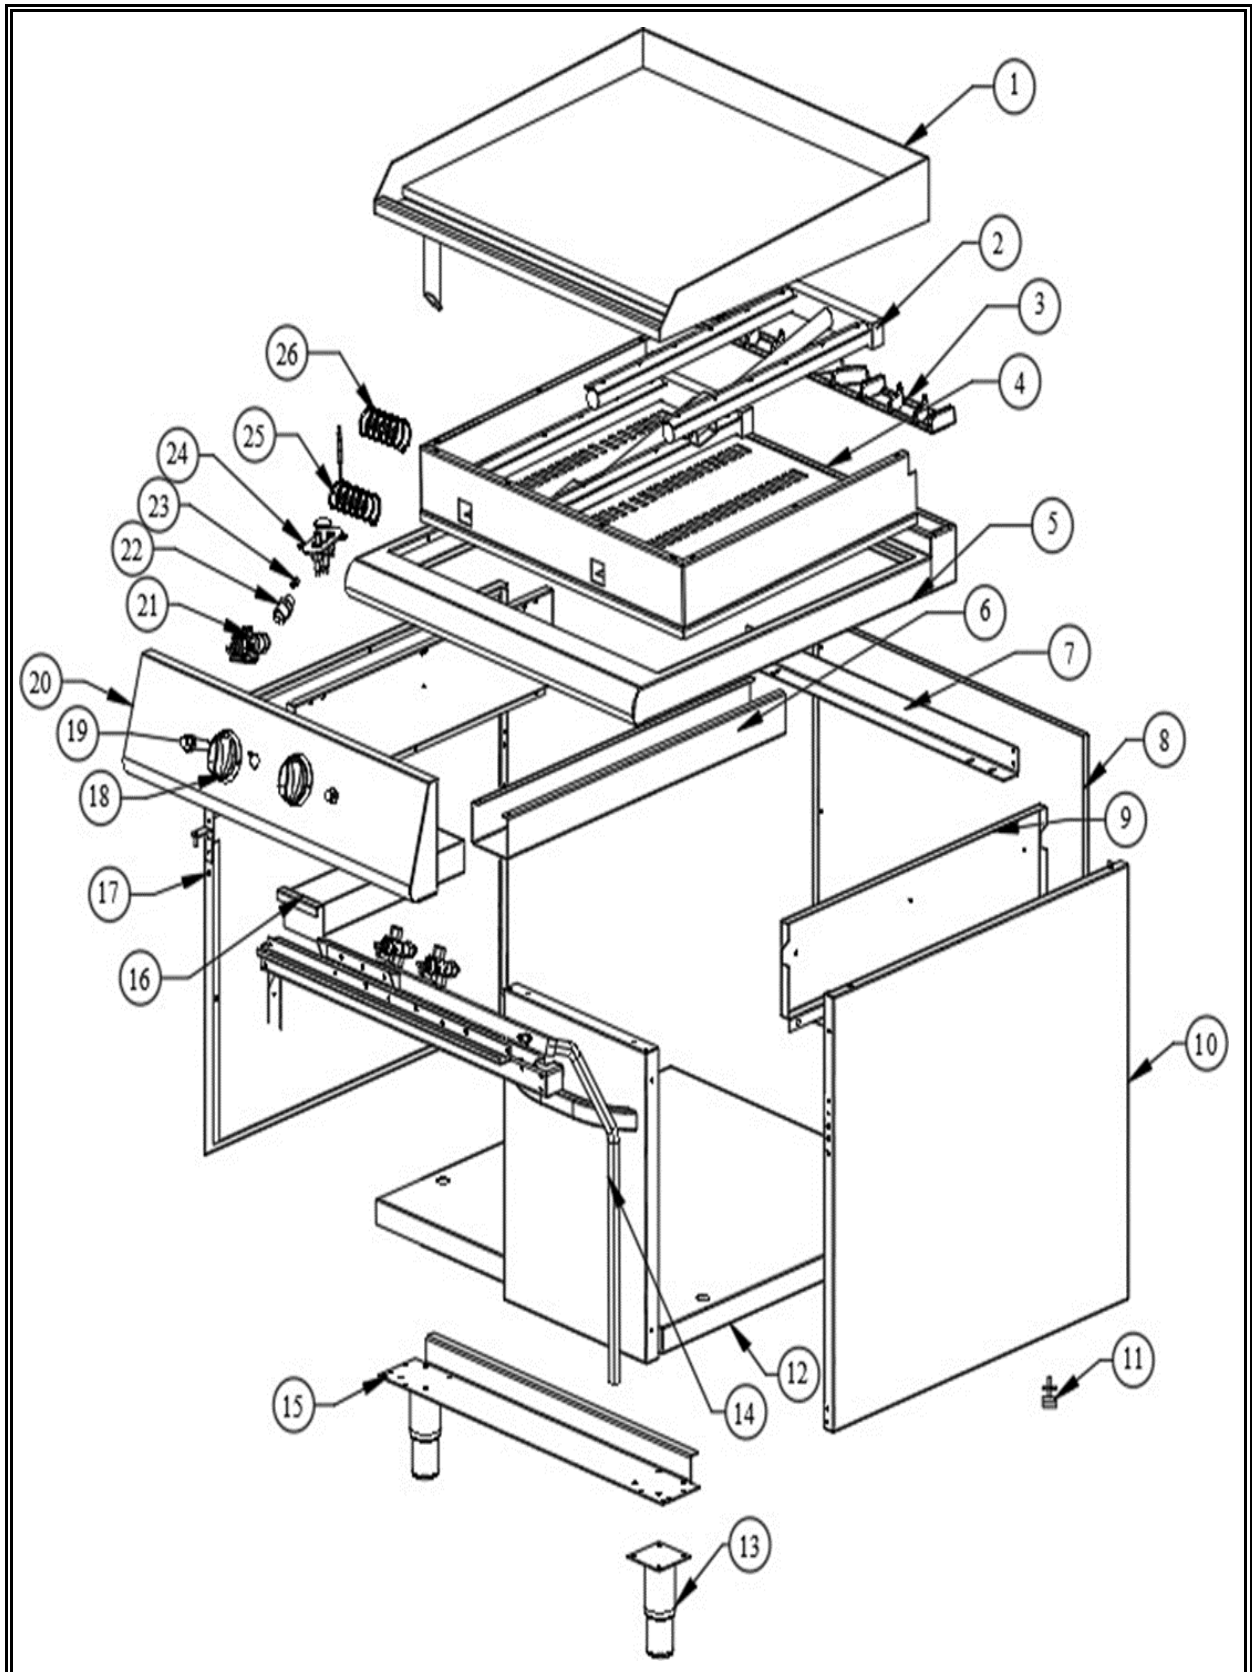

# CombiSteel

**7178.3155**

**v1.0**

Onderdelen informatie  
Erzatzteil information  
Spare part information  
Information de pièces

**CombiSteel**

7178.3155

## Onderdelenlijst 7178.3155

POS:	Art.No.:	Omschrijving:	Aantal:
1A	**	Plate (7178.3155)	1
1B	**	Chrome Plate (7178.3190)	1
2	CS9289.1440	Burner	2
3	CS9289.0280	Iron Cast Chimney	2
4	**	Bottom Combustion Chamber	1
5	**	Top Table	1
6	**	Oil Drawer Slider	1
7	**	Oil Drawer Slider Support	1
8	**	Back Panel	1
9	**	Side Panel Isolation	2
10	**	Side Panel Right	1
11	**	Grounding Terminal	1
12	**	Bottom Table	1
13	CS9289.0405	Adjustable Legs	4
14	CS9289.0495	Gas Tank	1
15	**	Legs Fixing Part	2
16	CS9289.1410	Oil Drawer	1
17	**	Left Side Part	1
18	CS9289.0660	Ø8 Knob	2
18A	CS9289.0907	Knob Pad with Igniter	2
19	CS9289.0665	Piezo Igniter	2
20	**	Front Panel	1
21	CS9289.0075	Gas Valve	2
22	CS9289.0880	3/8-5/16" Inj Inlet	2
23A	CS9289.0355	M8 Inj Lpg Ø 1.60mm	2
23B	CS9289.0500	M8 Inj Ng Ø 2.50mm	2
24	CS9289.0655	Aluminized Pilot	2
25	CS9289.0402	M8 Termocouple 80cm	2
26	CS9289.1330	Igniter Cable 80cm	2
		** = No article number known, must be requested specifically.	