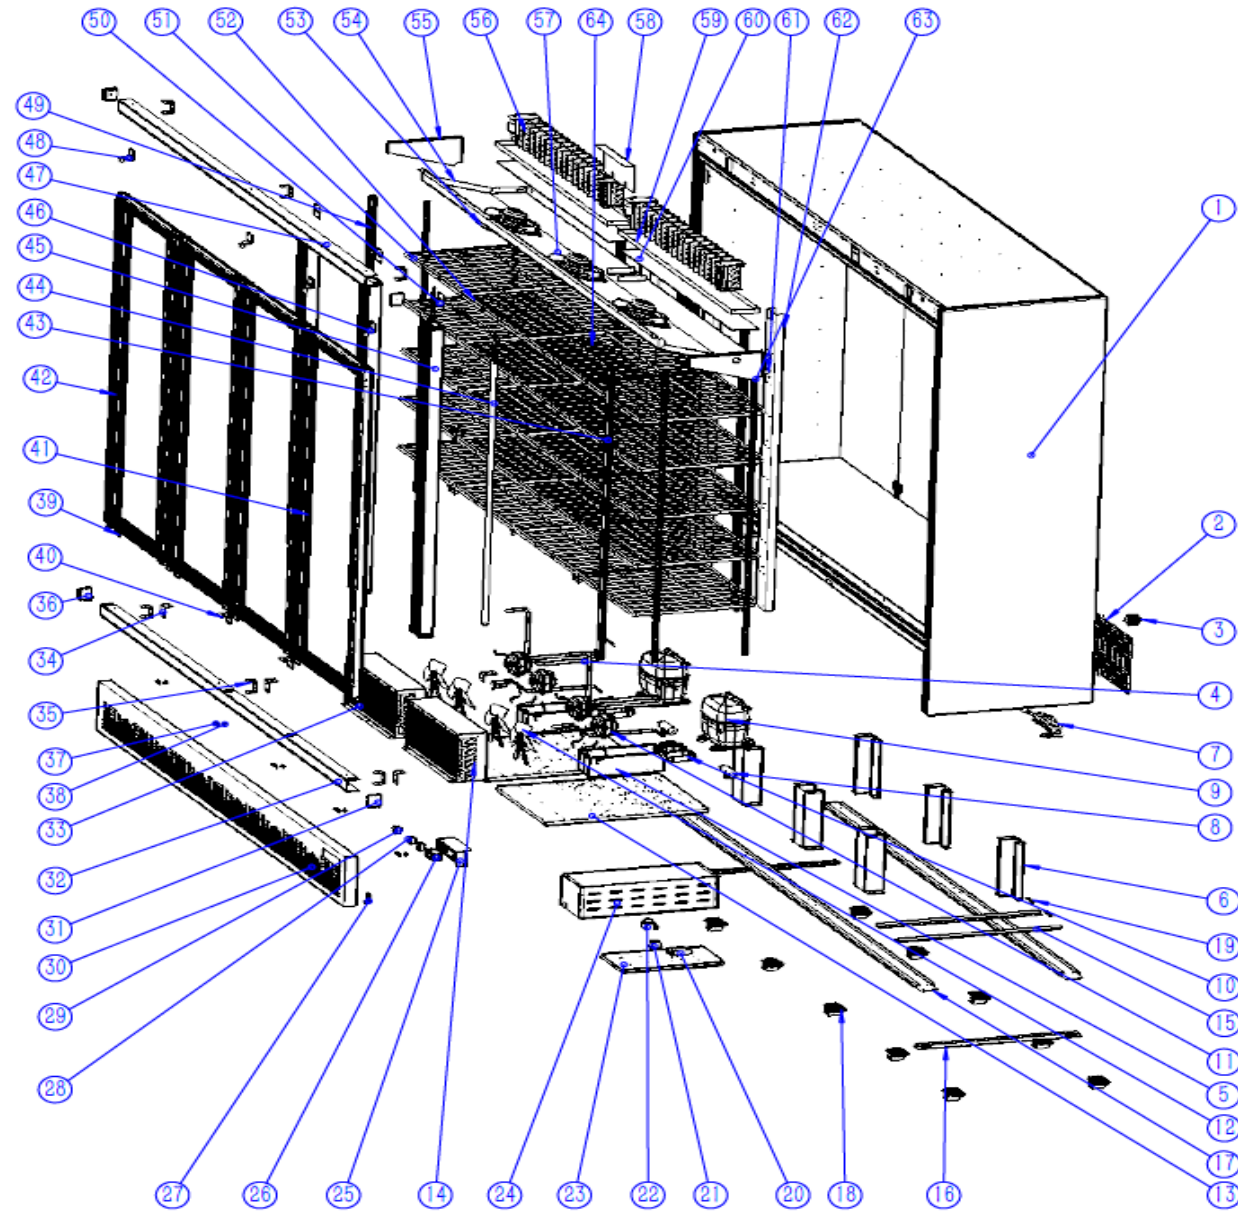

7455.2210

Onderdelen informatie

Erzatzteil information

Spare part information

Information de pièces

Onderdelenlijst 7455.2210

POS:	Art.No.:	Omschrijving:	Aantal:
2		Back mesh	2
3		Back spacer	2
4		Assitant condenser	2
5	9338.2282	PP water tray	2
6		Rack vertical support panel	3
7		Power cable	1
8		Dry filter	2
9	9338.2246	Compressor	2
10		Wire box set	2
11	9390.0130	Condenser fan motor	7
12	9338.1885	Condenser fan blade	7
13		Bottom panel	2
14	9338.2252	Condenser	2
15		Rack guide	2
16		Side plate strengthening iron sheet	2
17		Castor plate	2
18		Heavy load casters	10
19		Baseplate fixing plate	2
20	9338.2254	LED light driver	1
21		Relay	3
22		Tranformer for digital controller	2
23		Electrical appliance fixture plate	1
24		Electrical appliance Shield	1
25		Switch panel	1
26	9993.7072	Digital controller	1
27		Fix block for front grill	2
28	9030.0510	Light switch/ Heat glass switch	2
29	9030.0510	On/Off switch	1
30		Front grill	1
31		Lintel side cover 2	2
32		Bottom lintel	1
33	9338.2316	Right door bottom hinge	1
34		Evaporator fan motor bracket	3
35		Fix block for lintel	6
36		Lintel side cover 1	2
37		Magnet fixing block	5
38		Gate magnetism (chromium plating)	5
39	9338.2312	Left door bottom hinge	3
40		Door supporter	3
41	9338.2256	Right door set	3
42	9338.2258	Left door set	1
43	9338.2264	Vertical LED light - right	1
44	9338.2262	T5 LED light - middle	3
45		Beam	3
46	9338.2314	Right door upper hinge	3
47		Upper lintel	1
48	9338.2310	Left door upper hinge	1

Onderdelenlijst 7455.2210

POS:	Art.No.:	Omschrijving:	Aantal:
49	9338.2260	Vertical LED light - left	1
50		Beam connect plate	3
51		Shelf A	10
52		Shelf B	10
53		Evaporator	3
54		Welding part	1
55		Evaporator windshield 1	2
56	9338.2266	Evaperator	2
57		Bracket	20
58		Evaporator baffle	1
59		Stainless steel water tray	2
60		PE adhesive	2
61		Evaporator cover bracket	2
62		drain cover	3
63		K strip	12
64	9338.1905	K clip	65