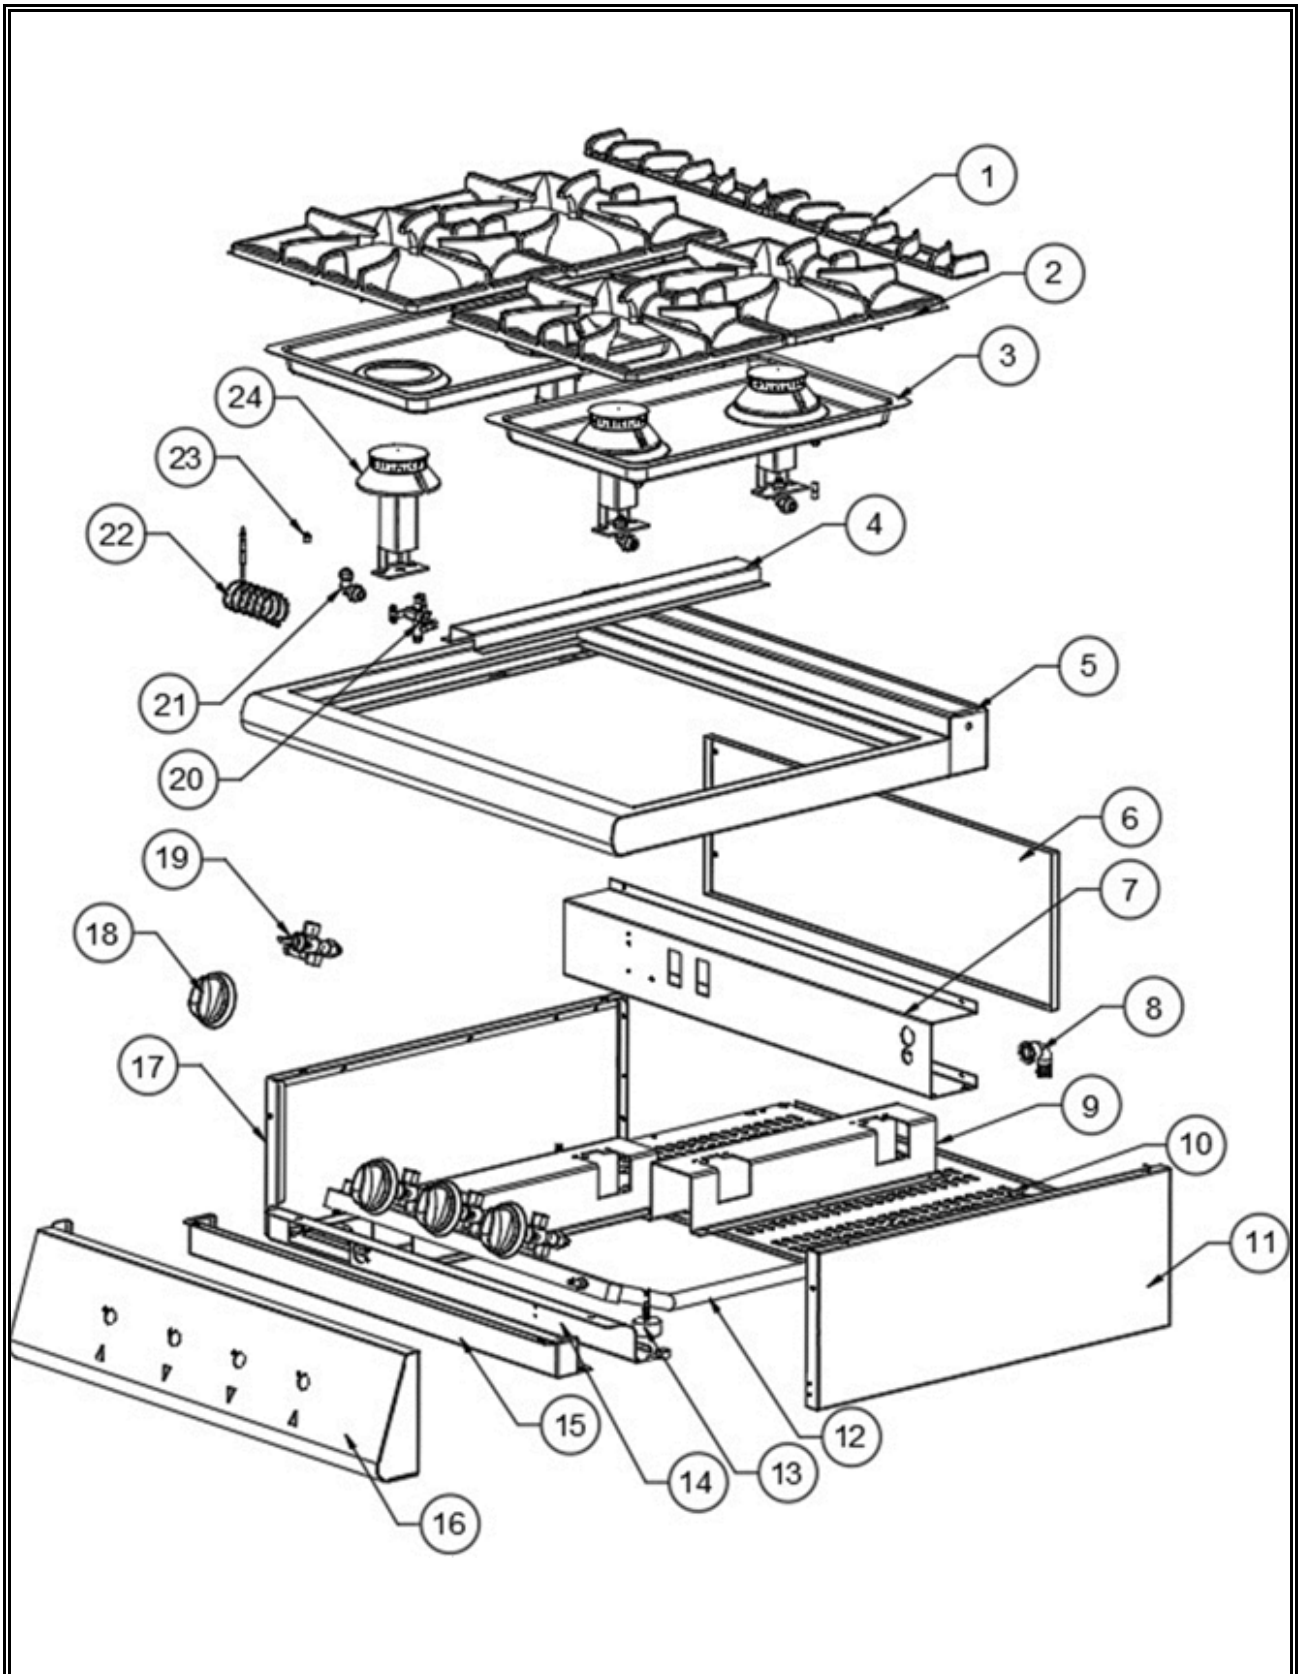

Spare part information

7178.0205

CombiSteel

7178.0205

Spare part list 7178.0205

POS:	Art.No.:	Omschrijving:	Aantal:
1	CS9289.0280	Iron Cast Chimney	2
2	CS9289.0275	Top Grate of Cooker	4
3	**	Oil collector Sheet	2
4	**	Top Table Front Back Support	1
5	**	Top Table	1
6	**	Back Panel	1
7	**	Installation Part	1
8	**	Fitting Part	1
9	**	Burner Fixing Part	1
10	**	Bottom Panel	1
11	**	Right Side Panel	1
12	**	Gas Tank	1
13	CS9289.0030	Adjustable Legs	4
14	**	Front Panel Support	1
15	**	Front Panel Bottom Part	1
16	**	Front Panel	1
17	**	Left Side Panel	1
18-1	CS9289.0660	Ø8 Knob	4
18-2	CS9289.0907	Knob Bottom With Igniter	4
19	CS9289.0075	Gas Valve	4
20	CS9289.0720	Pilot	4
21	CS9289.1035	L Injector Fitting	4
22	CS9289.1330	Thermocouple 800mm	4
23A	CS9289.0085	M8 Ø1.20mm Inj LPG	4
23B	CS9289.0290	M8 Ø1.90mm Inj NG	4
24	**	HT 70 Burner	4
.		## = Parts cannot be ordered separately.	
.		** = No article number known, must be requested specifically.	