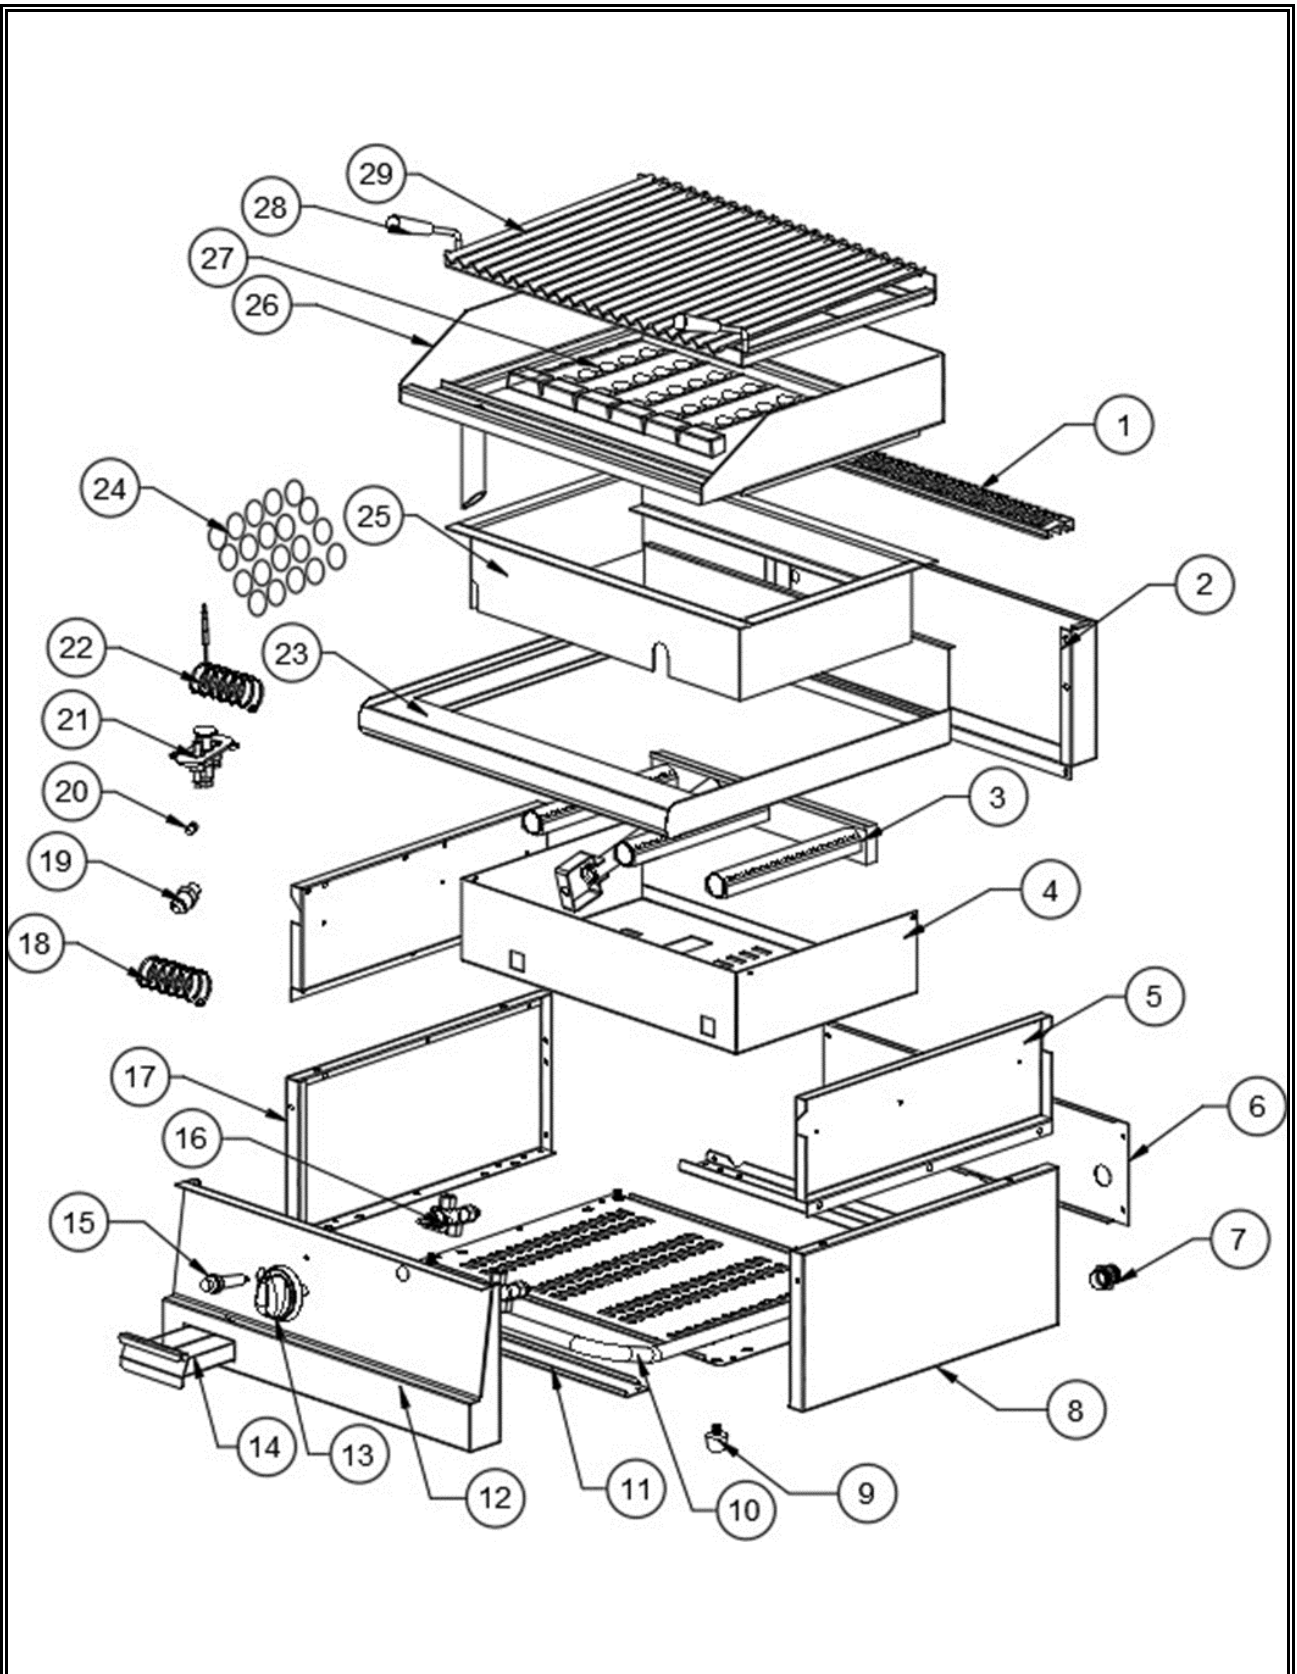

Spare part information

7178.0075

CombiSteel

7178.0075

Spare part list 7178.0075

POS:	Art.No.:	Omschrijving:	Aantal:
1	CS9289.1050	Chimney	1
2	**	Upper Back Panel	1
3	CS9289.0670	Burner	1
4	**	Combustion Chamber Heather Part	1
5	**	Side Panel Isolation	2
6	**	Back Panel	1
7	**	Gas Inlet 1/2"-1/2" StraighFitting 35mm	1
8	**	Right Side Panel	1
9	CS9289.0030	M8 Adjustable Leg	4
10	CS9289.0100	Gas Collector	1
11	**	Front Support	1
12	**	Front Panel	1
13A	CS9289.0660	Ø8 Knob	1
13B	CS9289.0907	Knob Pad with Igniter	1
14	**	Oil Drawer	1
15	CS9289.0665	Piezo Igniter	1
16	CS9289.0075	Gas Valve	1
17	**	Left Side Panel	1
18	CS9289.1330	Igniter Cable 80cm	1
19	CS9289.0880	Injector Inlet 5/16" - 3/8"	1
20A	CS9289.0105	M8 Inj LPG Ø 1.40mm	1
20B	CS9289.0110	M8 Inj NG Ø 2.00mm	1
21	CS9289.1380	Aluminized Pilot	1
22	CS9289.1330	M8 Thermocouple 80cm	1
23	**	Top Table	1
24	CS7178.9060	Lavastone	3 kg
25	**	Grill Carcass	1
26	**	Splash Guard	1
27	CS9289.0155	330mm Lavastone Grill	8
28	CS9289.0165	Bakalite Handle M8	2
29	**	Grill Kit	1
.		## = Parts cannot be ordered separately.	
.		** = No article number known, must be requested specifically.	