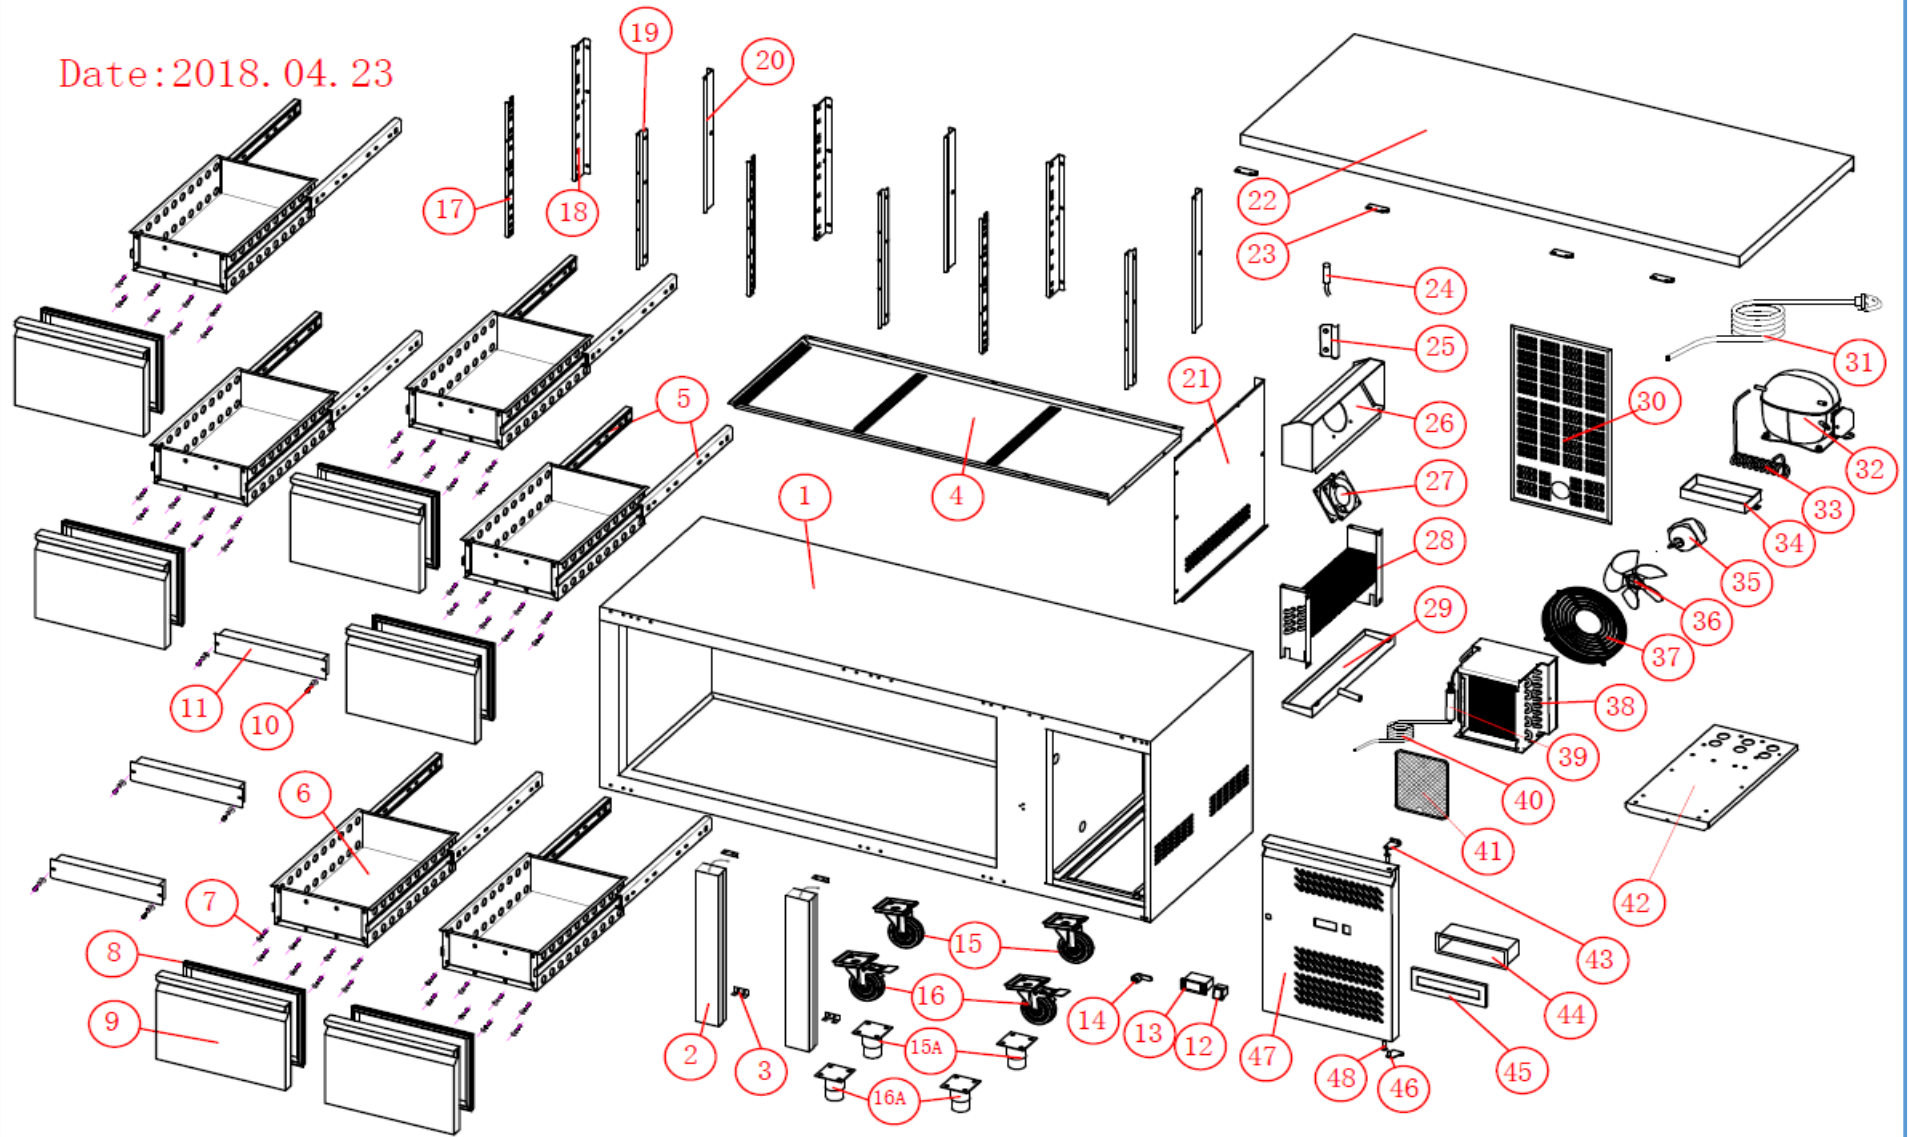

7950.5185

Onderdelen informatie

Erzatzteil information

Spare part information

Information de pièces

Date:2018. 04. 23

Onderdelenlijst 7950.5185

POS:	Art.No.:	Omschrijving:	Aantal:
1		cabinet	1
2		middle beam	2
3		middle beam connect	4
4		air guide board	1
5	9338.3650	drawer guide	6
5A	9338.3655	drawer guide	6
6		GN1/2 drawer	6
7		screw(M5*12)	48
8	9338.3360	drawer door gasket	6
9		drawer door	6
10		screw(M4*12)	6
11		drawer beam	3
12	9344.0105	power switch	1
13	9338.3545	controller	1
14	9338.3115	door lock	1
15	9338.3085	wheel	2
15A		feet(optional)	2
16	9338.3090	wheel(with lock)	2
16A		feet(optional)	2
17		beam hang strip(left)	3
18		rear hang strip(left)	3
19		beam hang strip(right)	3
20		rear hang strip(right)	3
21		fan cover	1
22		counter top	1
23		top fixing plate	4
24	9338.3515	probe	1
25		probe cover	1
26		eva. Fan cover	1
27	9338.3540	eva. Fan	1
28	9338.3475	evaporator	1
29	9338.3220	evapotaror drain pan	1
30		back cover	1
31	9338.3530	power cord	1
32	9338.3425	compressor	1
33	9338.3960	high pressure pipe	1
34	9338.3225	outer drain pan	1
35	9338.3615	cond. Fan motor	1
36		cond. Fan blade	1
37	9338.3585	cond.fan cover	1
38	9338.3450	condenser	1
39	9338.3370	dryer filter	1
40	9338.3190	capillary	1
41	9338.3260	dryer filter	1
42		cooling unit board	1
43	9338.3925	control panel upper hinge	1
44	9338.3930	plastic water-proof box	1

Onderdelenlijst 7950.5185

POS:	Art.No.:	Omschrijving:	Aantal:
45	9338.3935	plastic water-proof box cover	1
46	9338.3940	control paner bottom hinge	1
47		panel	1
48	9338.3275	door axis sleeve	2