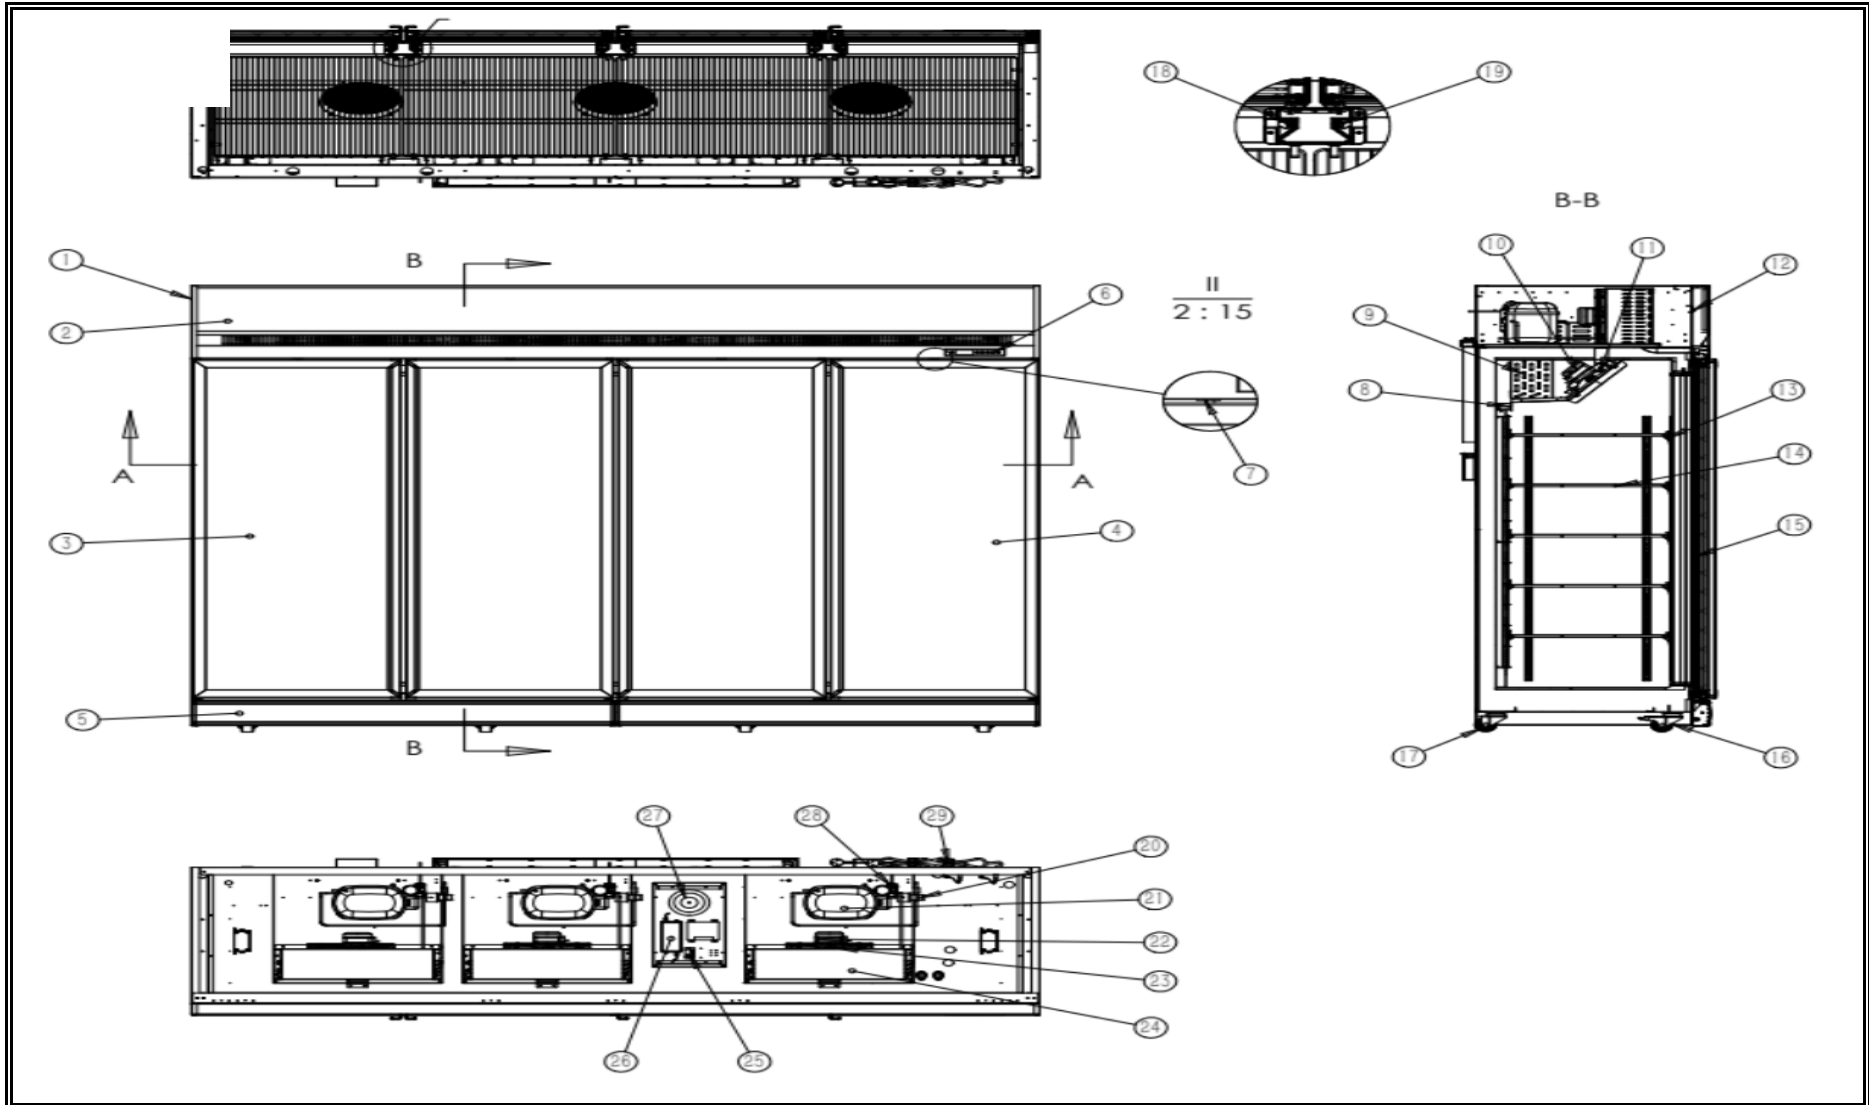

CombiSteel

7455.2416

R290

V1.0

Onderdelen informatie
Erzatzteil information
Spare part information
Information de pièces

CombiSteel

7455.2416

CombiSteel

7455.2416

Onderdelenlijst 7455.2416

POS:	Art.No.:	Omschrijving:	Aantal:
1		Canopy	1
1A		Top decoration panel	1
2		Canopy perspex cover	1
3		Left door (white)	1
4		Right door (white)	3
5		Front panel	1
6	CS9390.2410	Carel controller	1
7		Evaporator fan motor panel holder (white)	4
8		Evaporator	1
8A		Evaporator	1
9		Evaporator fan motor (Efficient ver.)	2
10	CS9338.1885	Evaporator fan motor blade	2
11		Canopy light 1	1
11A		Canopy light 2	1
12		Kclip	85
13		Lateral shelf (white)	10
13		Middle shelf (white)	10
14		Door gasket	4
15	CS9338.1865	Castor with brake	4
16	CS9338.1830	Castor without brake	4
17		Led light left	1
18		LED light right	3
X		Horizontal led light left	1
XX		Horizontal led light right	3
19	CS9338.2246	Compressor	2
20	CS9390.0128	Condenser fan motor	2
21	CS9338.1885	Condenser fan motor blade	2
22		Condenser	2
23		LED driver	1
24		Dry filter	2
25		Power plug	1