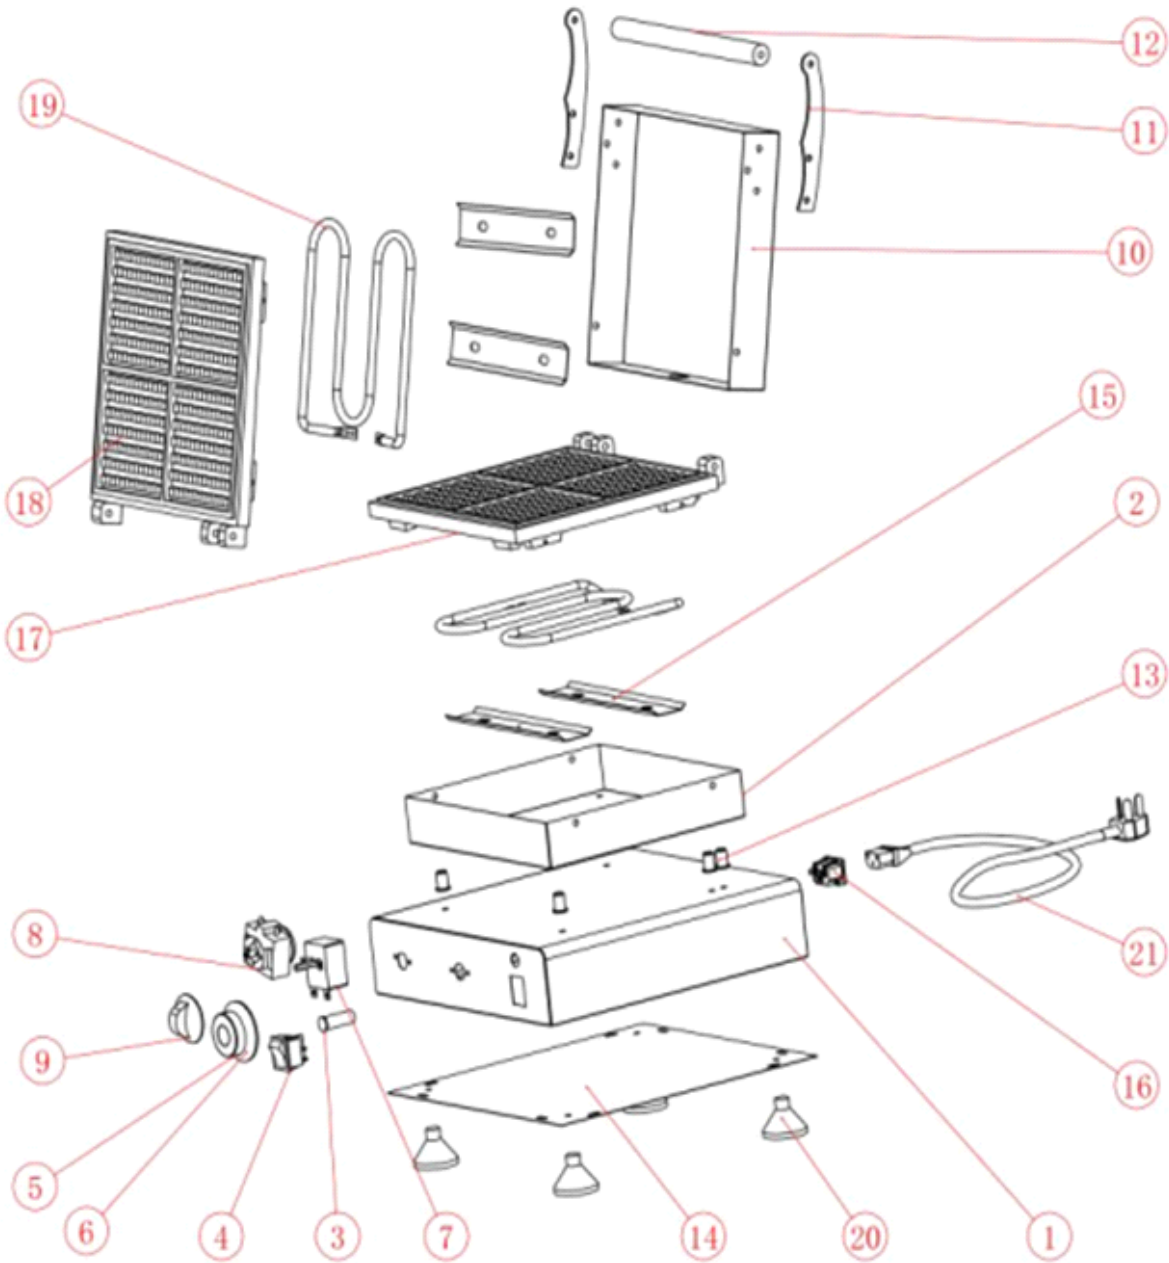

Spare part information

7540.0090

CombiSteel

7540.0090

Spare part list 7540.0090

POS:	Art.No.:	Omschrijving:	Aantal:
1	**	Base	1
2	**	Lower cover	1
3	CS9331.1802	Indicator light	1
4	CS9331.1804	Switch	1
5/6/7	CS9331.1806	Thermostat	1
8/9	CS9331.1808	Timer	1
10	**	Upper cover	1
11	**	Handle plate	2
12	CS9331.1840	Handle	1
13	**	Support column	5
14	**	Bottom plate	1
15	**	Heating tube pressure plate	4
16	**	Flange Mount Socket	1
17	**	Lower mold	1
18	**	Upper mold	1
19A	CS9331.1810	Heating tube down	1
19B	CS9331.1836	Heating tube Up	1
20	CS9331.1812	Bottom foot	4
21	**	Power cord	1
.		## = Parts cannot be ordered separately.	
.		** = No article number known, must be requested specifically.	