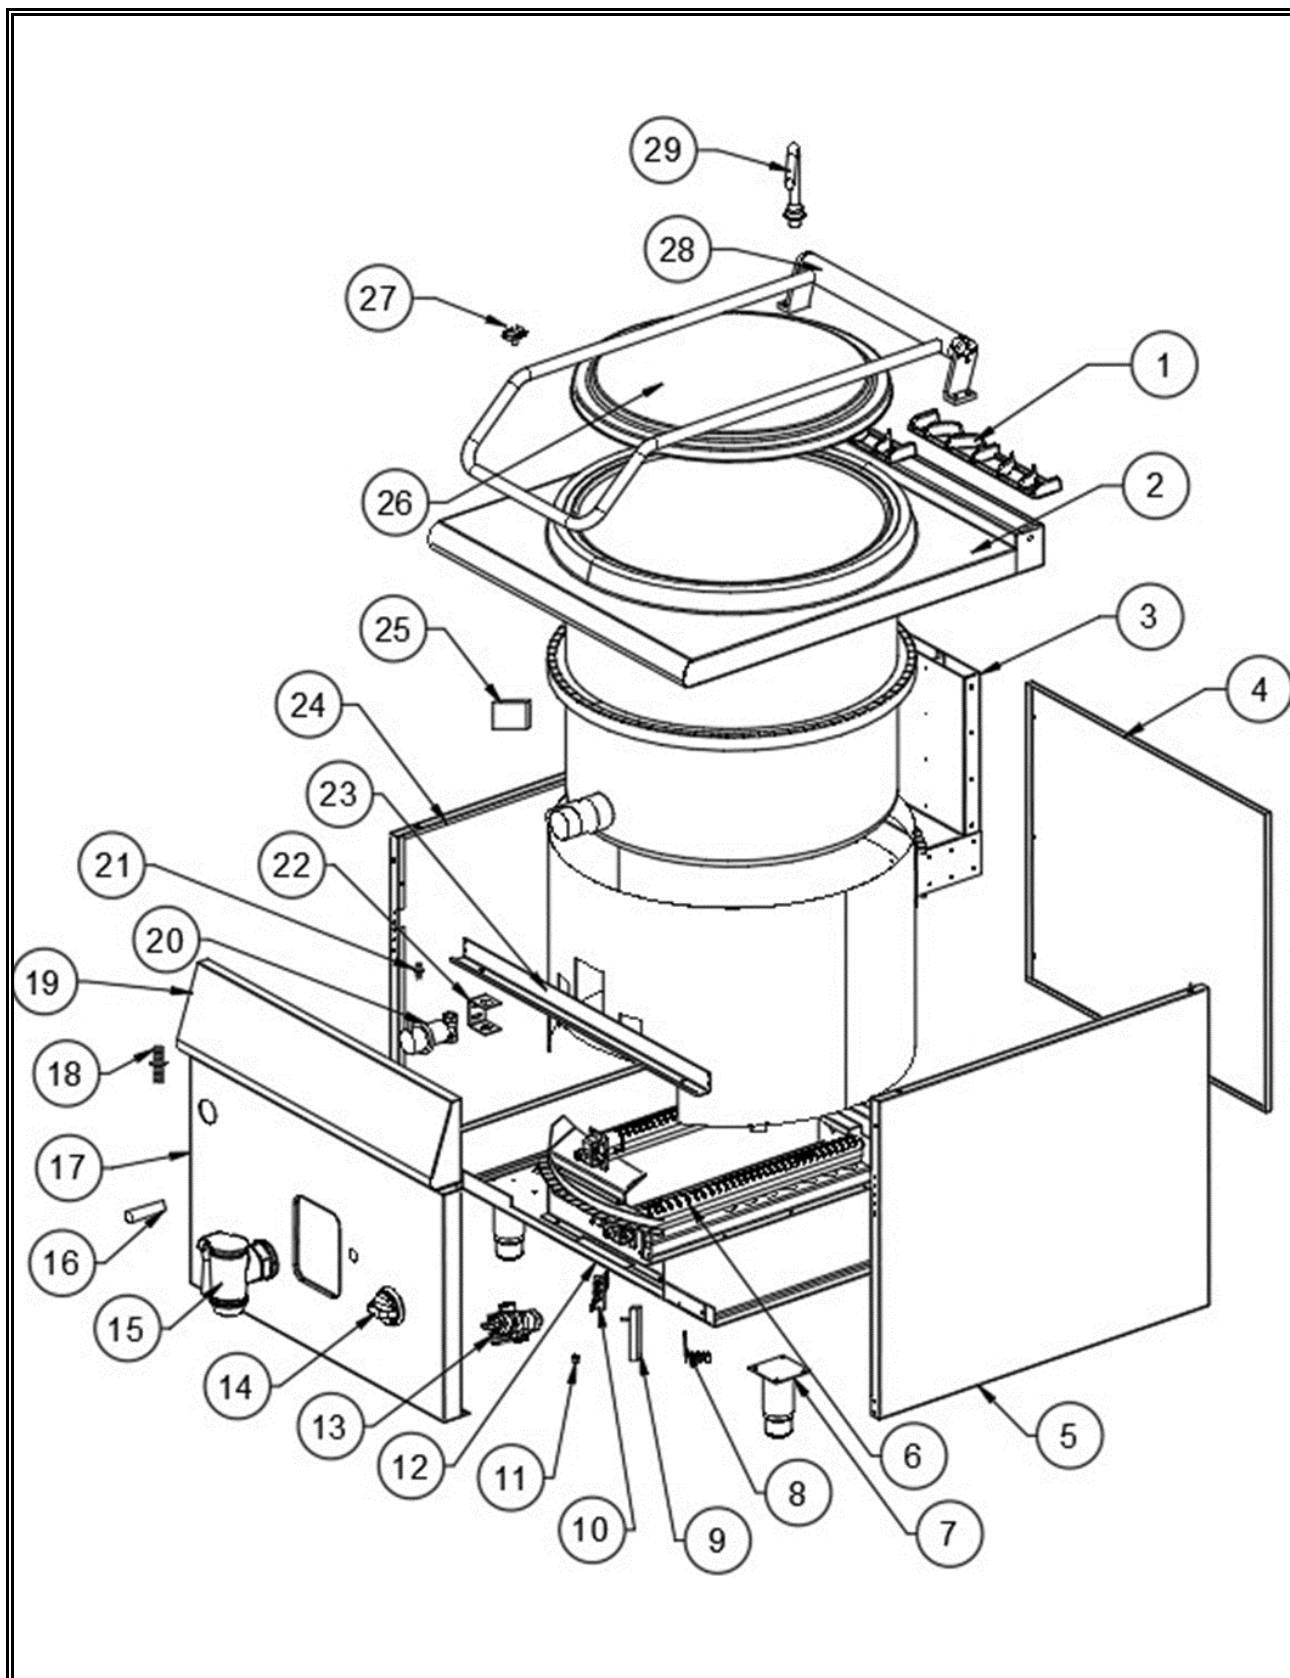

# Spare part information

**7178.3100**

**CombiSteel**

**7178.3100**

## Spare part list 7178.3100

POS:	Art.No.:	Omschrijving:	Aantal:
1	CS9289.0280	Cast Iron Chimney	2
2	**	Top Table Kit	1
3	**	Combustion Chamber	1
4	**	Back Panel	1
5	**	Side Panel Right	1
6	**	Burner	1
7	CS9289.0405	Adjustable Legs	4
8	CS9289.1330	Thermocouple M8 80cm	1
9	**	Gas Tank	1
10	CS9289.0730	Pilot	1
11a	CS9289.1015	Inj M8 Ø 1.70mm LPG	1
11b	CS9289.1340	Inj M8 Ø 2.70mm NG	1
12	**	Bottom Panel	1
13	CS9289.0075	Gas Valve S21	1
14a	CS9289.0660	Ø8 Knob	1
14b	CS9289.0907	Knob Pad with Igniter	1
15	CS9289.0635	2" Drain Valve	1
16	CS9289.0665	Piezo Igniter	1
17	**	Front Part	1
18	CS9289.0835	Water Inlet Nipple 85mm	1
19	**	Front Panel	1
20	CS9289.1546	Water Faucet	1
21	CS9289.1510	Reduction 1/2"-3/8"	5
22	**	Water Faucet Fixing Part	1
23	**	Front Support	1
24	**	Left Side Panel	1
25	**	Sight Glass 55x55mm	1
26	**	Lid	1
27	**	Grounding Terminal	1
28	**	Lid Lifting Mechanism	1
29	**	Water Filling Pipe	1
.		## = Parts cannot be ordered separately.	
.		** = No article number known, must be requested specifically.	