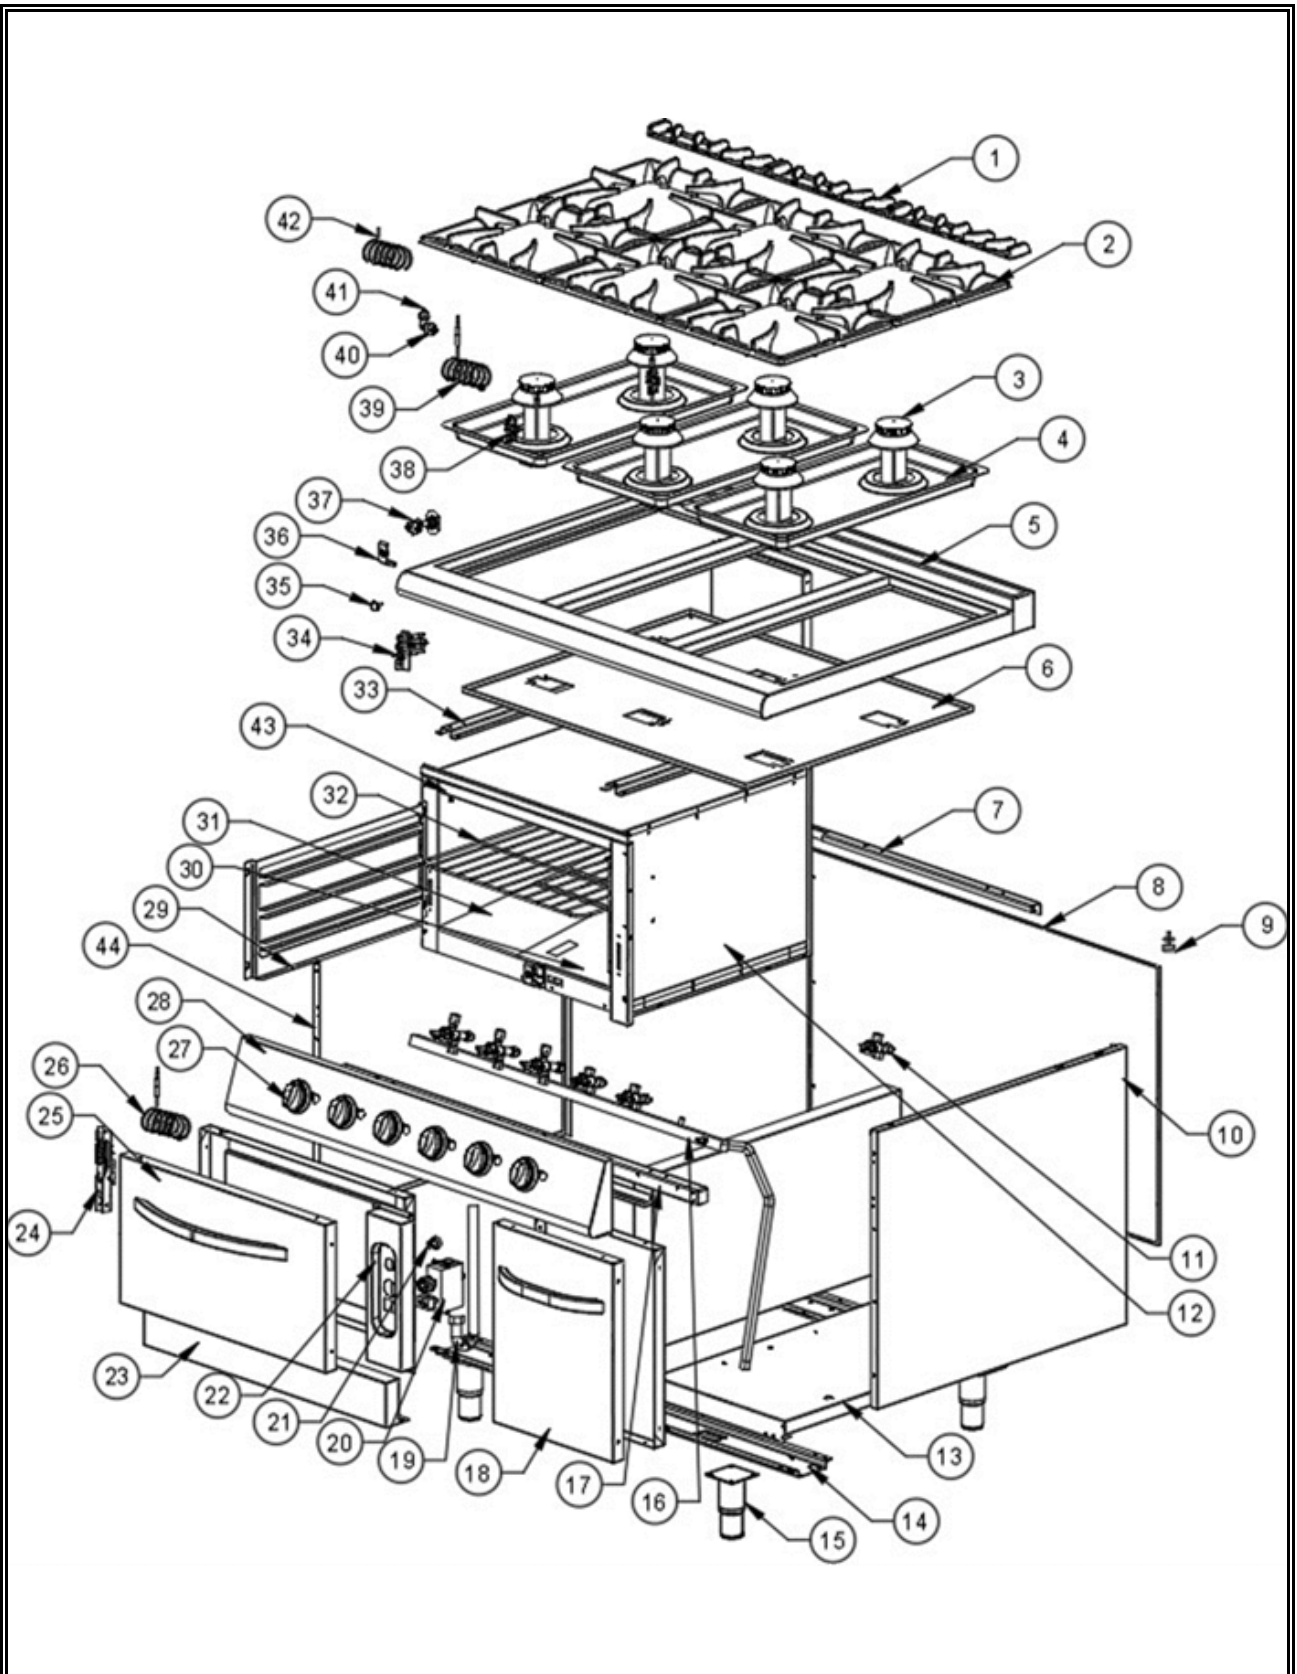

Spare part information

7178.3025

CombiSteel

7178.3025

Spare part list 7178.3025

POS:	Art.No.:	Omschrijving:	Aantal:
1	CS9289.0280	Iron Cast Chimney	3
2	**	Top Grate of Cooker	6
3	CS9289.0715	Burner	6
4	**	Oil Collector Sheet	3
5	**	Top Table	1
6	**	Heaters Fixed Part	1
7	**	Burner Support Part	1
8	**	Back Panel	1
9	**	Grounding Terminal	1
10	**	Right Side Panel	1
11	CS9289.0075	S21 Gas Valve	6
12	**	900 Serie 1 Module Oven Block	1
13	**	Bottom Table	1
14	**	Legs Fixing Part	2
15	CS9289.0405	Adjustable Legs	6
16	**	Gas Tank	1
17	**	Front Support	1
18	**	700-900 Serie Door Kit	1
19	**	900mm 1/2 Yellow Flex	1
20	CS9401.0135	100-340°C Oven Gas Valve	1
21	**	Sit Case + Igniter (Oven Gas Valve)	1
22	**	Front Side Panel	1
23	**	Bottom Panel	1
24	CS9289.0445	Oven Hinge	2
25	**	1 Module Oven Door	1
26	CS9289.1040	M9 800 mm Thermocouple	1
27A	CS9289.0660	Ø8 Knob	6
27B	CS9289.0907	Knob Bottom With Igniter	6
28	**	Front Panel	1
29	**	Oven Grate Sliders	2
30	**	Oven Bottom Plate Right	1
31	**	Oven Bottom Plate Left	1
32	CS7178.9065	GN 2/1 Oven Grate	1
33	**	Burner Support Part	2
34	CS9289.0730	Oven Pilot	1
35	CS9289.0725	Ø25 Magnet	1
36	CS9289.0430	570mm Oven Burner	1
37A	CS9289.1060	M8 Long Inj Ø1.20mm LPG	1
37B	CS9289.1552	M8 Long Inj Ø1.90mm NG	1
38	CS9289.0720	Pilot	8

Spare part list 7178.3025

POS:	Art.No.:	Omschrijving:	Aantal:
39	CS9289.1330	M8 800mm Thermocouple	6
40	CS9289.1035	L Injector Fitting	7
41A	CS9289.0355	M8 Ø 1.60mm Inj LPG	6
41B	CS9289.0325	M8 Ø 2.20mm Inj NG	6
42	CS9289.0985	Range Oven Igniter Cable	1
43	**	1 Module Oven Door Gasket	1
44	**	Left Side Panel	1
.		## = Parts cannot be ordered separately.	
.		** = No article number known, must be requested specifically.	