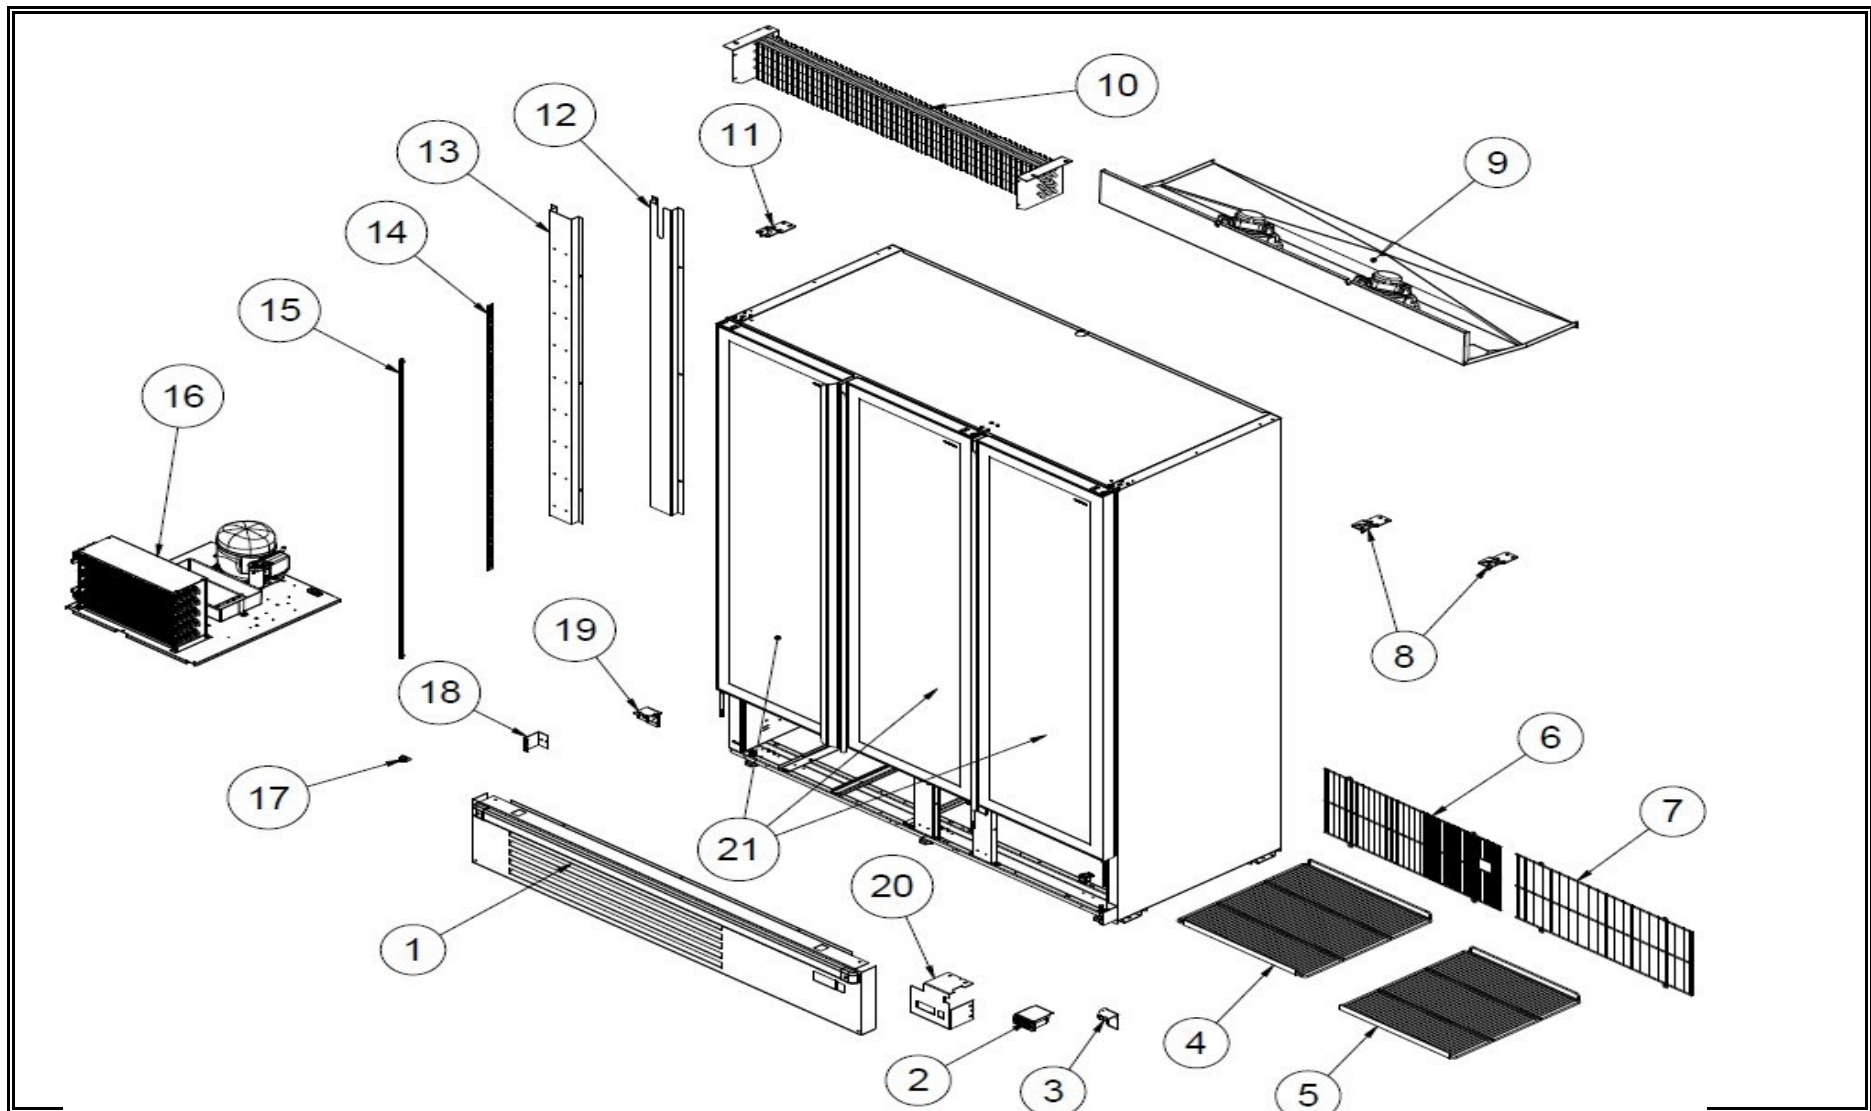

# Spare part information

**7072.1120**

Picture 7072.1120

## Spare part list 7072.1120

POS:	Art.No.:	Omschrijving:	Aantal:
1 - 1	**	FRONT GRILL	
1 - 2	**	THERMOSTAT	
1 - 3	CS9338.4284	RIGHT BOTTOM HINGE	
1 - 4	CS7072.9335	MIDDLE SHELF	
1 - 5	CS7072.9330	SHELF	
1 - 6	**	BACK GRILL RIGHT	
1 - 7	**	BACK GRILL LEFT	
1 - 8	CS9338.4293	TOP HINGE RIGHT	
1 - 9	**	FAN COVER SHEET GROUP	
1 - 10	CS9338.4274	EVAPORATOR	
1 - 11	CS9338.4294	TOP HINGE LEFT	
1 - 12	**	MIDDLE CABLE CANAL	
1 - 13	**	SIDE CABLE CANAL	
1 - 14	**	SHELF PROFILE	
1 - 15	CS9338.4221	LED	
1 - 16	**	COOLING SYSTEM GROUP	
1 - 17	CS7072.9135	SHELF HOLDER	
1 - 18	**	SHUTTER BRACKET	
1 - 19	CS9338.4282	LEFT BOTTOM HINGE	
1 - 20	**	THERMOSTAT HOLDER SHEET	
1 - 21	**	DOOR GROUP	
2 - 1	**	FAN COVER SHEET	
2 - 2	**	LED	
2 - 3	**	FAN PROPELLER (Ø200 / 34°)	
2 - 4	**	RING	
2 - 5	CS9338.4272	FAN MOTOR	
3 - 1	CS9390.2910	COMPRESSOR	
3 - 2	CS9338.4275	SELENOID VALF	
3 - 3	**	EVAPORATION COVER	
3 - 4	CS9338.4279	CONDENSER	
3 - 5	**	FAN PROPELLER (Ø254 / 28°)	
3 - 6	CS9338.4206	FAN MOTOR 65W	
3 - 7	**	CHASSIS	
3 - 8	**	CABLE CLAMP	
4 - 1	**	GLASS + DOOR FRAME (LEFT)	
4 - 2	**	GLASS + DOOR FRAME (RIGHT)	
4 - 3	CS9338.4241	GASKET	
4 - 4	CS9338.4292	DOOR TOP PLATE LEFT	
4 - 5	CS9338.4291	DOOR TOP PLATE RIGHT	
4 - 6	CS9338.4227	HINGE BUSH	

## Spare part list 7072.1120

POS:	Art.No.:	Omschrijving:	Aantal:
4 - 7	CS9338.4203	DOOR BOTTOM PLATE LEFT	
4 - 8	CS9338.4207	DOOR BOTTOM PLATE RIGHT	
4 - 9	CS9338.4283	HANDLE	
.		## = Parts cannot be ordered separately.	
.		** = No article number known, must be requested specifically.	