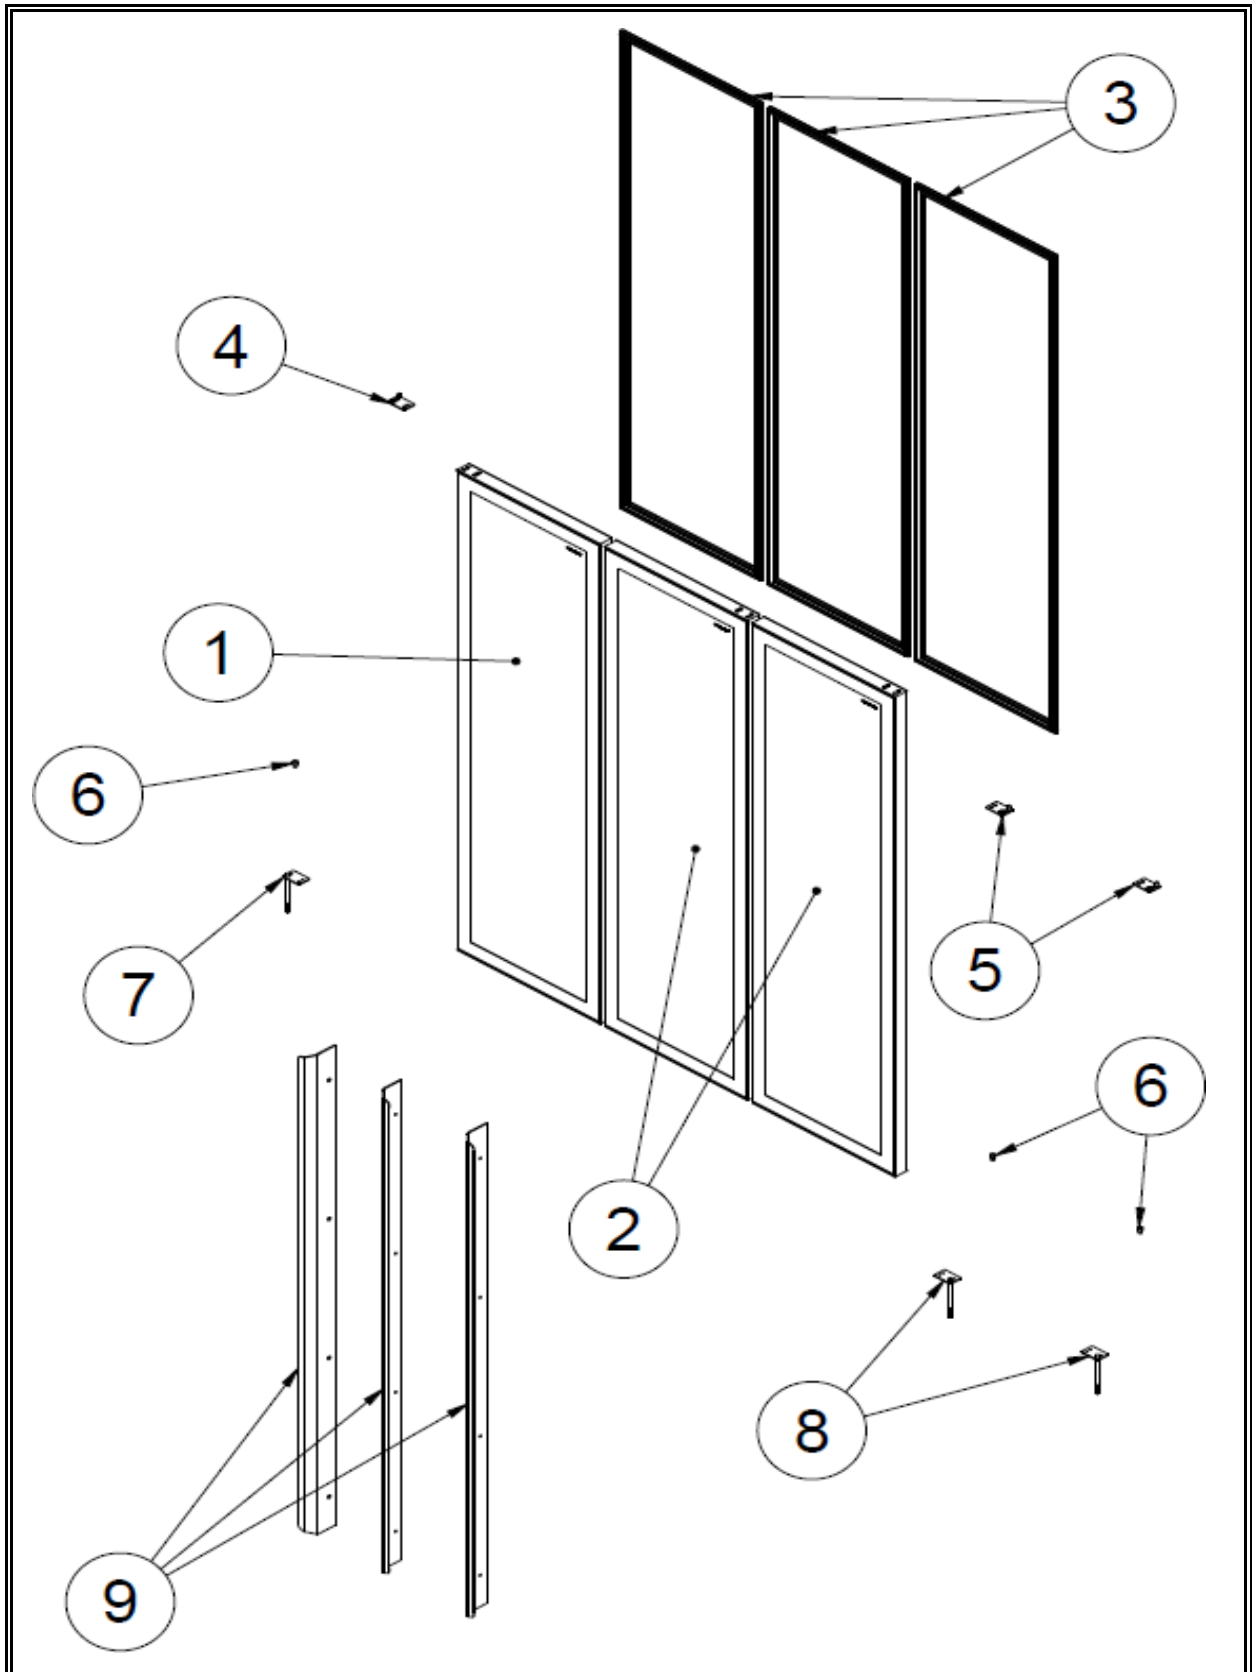

# Spare part information

**7072.1120**

Picture 7072.1120

## Spare part list 7072.1120

POS:	Art.No.:	Omschrijving:	Aantal:
1 - 1	**	FRONT GRILL	
1 - 2	**	THERMOSTAT	
1 - 3	CS9338.4284	RIGHT BOTTOM HINGE	
1 - 4	CS7072.9335	MIDDLE SHELF	
1 - 5	CS7072.9330	SHELF	
1 - 6	**	BACK GRILL RIGHT	
1 - 7	**	BACK GRILL LEFT	
1 - 8	CS9338.4293	TOP HINGE RIGHT	
1 - 9	**	FAN COVER SHEET GROUP	
1 - 10	CS9338.4274	EVAPORATOR	
1 - 11	CS9338.4294	TOP HINGE LEFT	
1 - 12	**	MIDDLE CABLE CANAL	
1 - 13	**	SIDE CABLE CANAL	
1 - 14	**	SHELF PROFILE	
1 - 15	CS9338.4221	LED	
1 - 16	**	COOLING SYSTEM GROUP	
1 - 17	CS7072.9135	SHELF HOLDER	
1 - 18	**	SHUTTER BRACKET	
1 - 19	CS9338.4282	LEFT BOTTOM HINGE	
1 - 20	**	THERMOSTAT HOLDER SHEET	
1 - 21	**	DOOR GROUP	
2 - 1	**	FAN COVER SHEET	
2 - 2	**	LED	
2 - 3	**	FAN PROPELLER (Ø200 / 34°)	
2 - 4	**	RING	
2 - 5	CS9338.4272	FAN MOTOR	
3 - 1	CS9390.2910	COMPRESSOR	
3 - 2	CS9338.4275	SELENOID VALF	
3 - 3	**	EVAPORATION COVER	
3 - 4	CS9338.4279	CONDENSER	
3 - 5	**	FAN PROPELLER (Ø254 / 28°)	
3 - 6	CS9338.4206	FAN MOTOR 65W	
3 - 7	**	CHASSIS	
3 - 8	**	CABLE CLAMP	
4 - 1	**	GLASS + DOOR FRAME (LEFT)	
4 - 2	**	GLASS + DOOR FRAME (RIGHT)	
4 - 3	CS9338.4241	GASKET	
4 - 4	CS9338.4292	DOOR TOP PLATE LEFT	
4 - 5	CS9338.4291	DOOR TOP PLATE RIGHT	
4 - 6	CS9338.4227	HINGE BUSH	

## Spare part list 7072.1120

POS:	Art.No.:	Omschrijving:	Aantal:
4 - 7	CS9338.4203	DOOR BOTTOM PLATE LEFT	
4 - 8	CS9338.4207	DOOR BOTTOM PLATE RIGHT	
4 - 9	CS9338.4283	HANDLE	
.		## = Parts cannot be ordered separately.	
.		** = No article number known, must be requested specifically.	