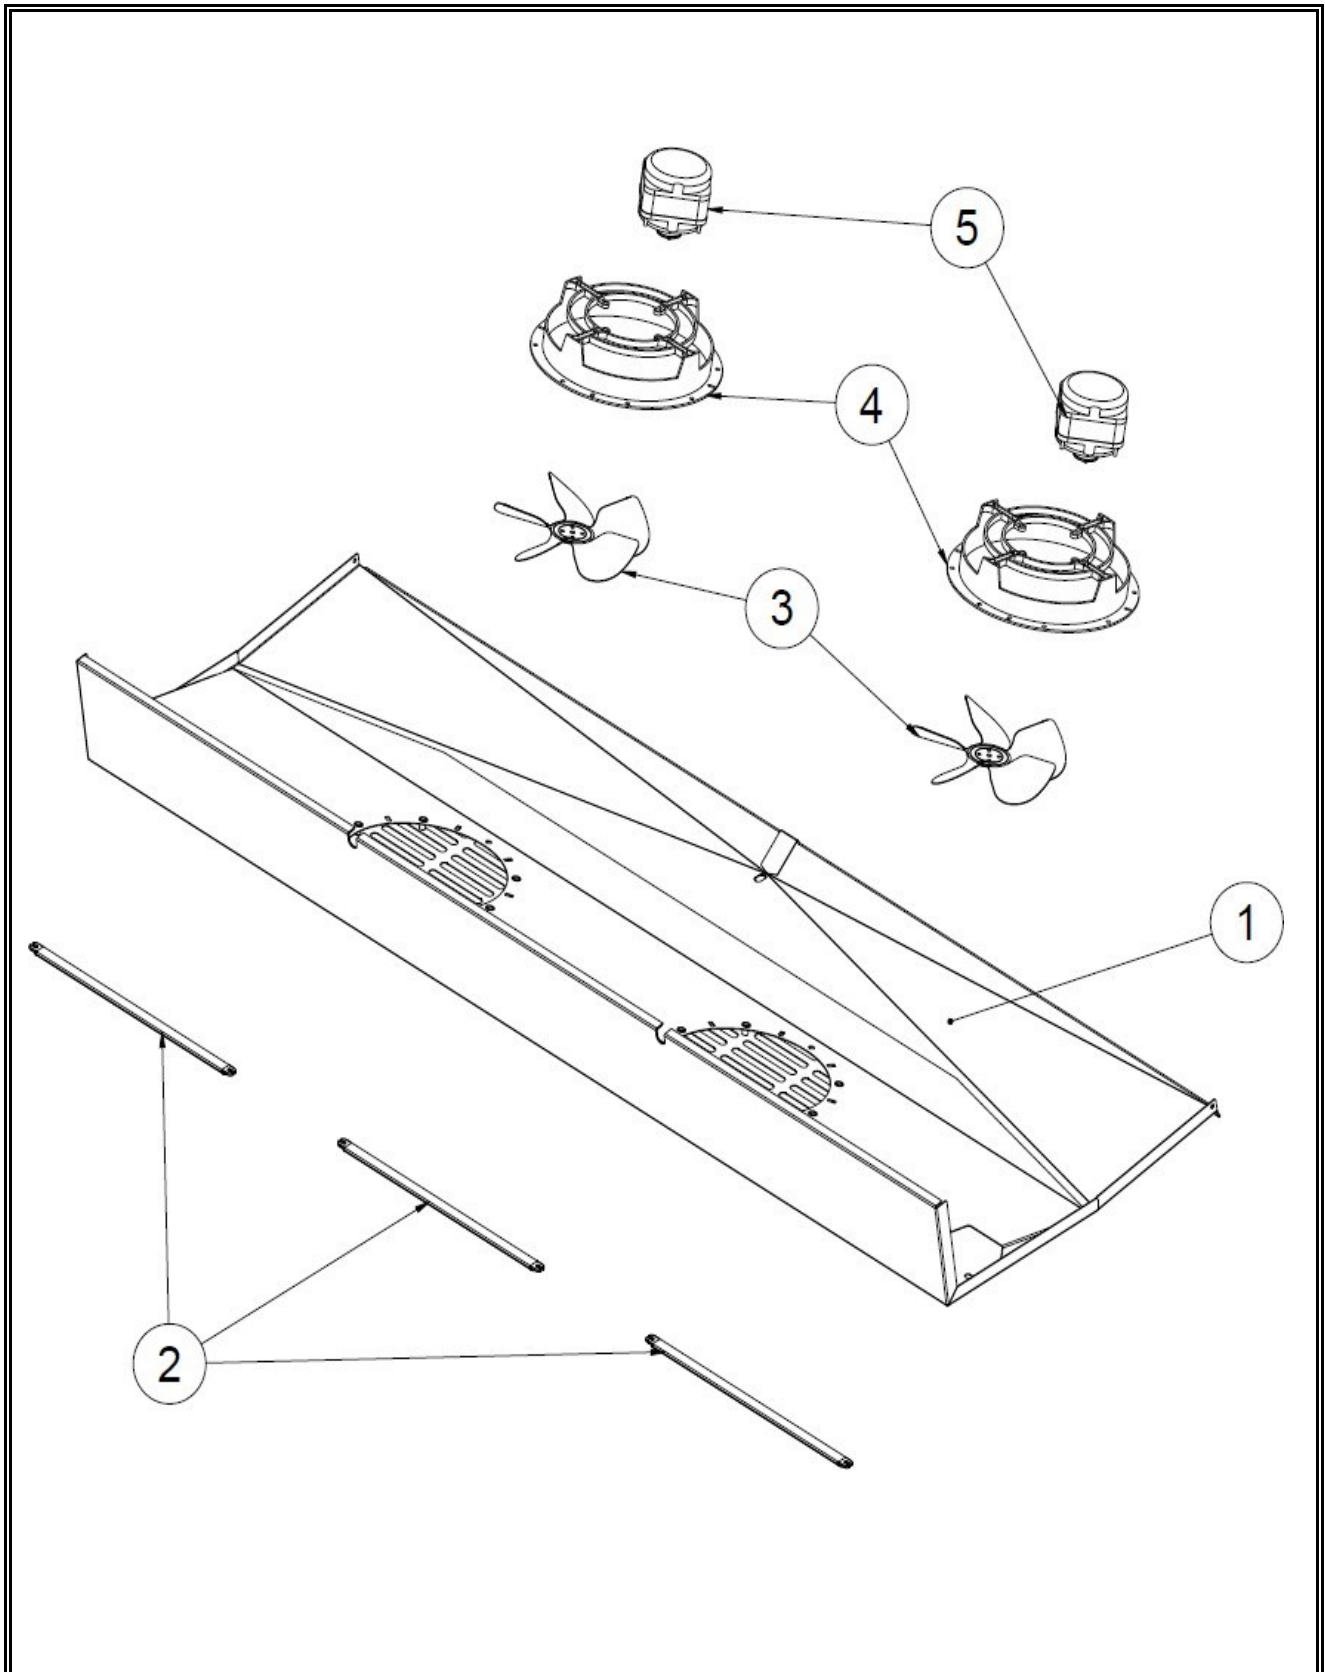

# Spare part information

**7072.1120**

Picture 7072.1120

## Spare part list 7072.1120

POS:	Art.No.:	Omschrijving:	Aantal:
1 - 1	**	FRONT GRILL	
1 - 2	**	THERMOSTAT	
1 - 3	CS9338.4284	RIGHT BOTTOM HINGE	
1 - 4	CS7072.9335	MIDDLE SHELF	
1 - 5	CS7072.9330	SHELF	
1 - 6	**	BACK GRILL RIGHT	
1 - 7	**	BACK GRILL LEFT	
1 - 8	CS9338.4293	TOP HINGE RIGHT	
1 - 9	**	FAN COVER SHEET GROUP	
1 - 10	CS9338.4274	EVAPORATOR	
1 - 11	CS9338.4294	TOP HINGE LEFT	
1 - 12	**	MIDDLE CABLE CANAL	
1 - 13	**	SIDE CABLE CANAL	
1 - 14	**	SHELF PROFILE	
1 - 15	CS9338.4221	LED	
1 - 16	**	COOLING SYSTEM GROUP	
1 - 17	CS7072.9135	SHELF HOLDER	
1 - 18	**	SHUTTER BRACKET	
1 - 19	CS9338.4282	LEFT BOTTOM HINGE	
1 - 20	**	THERMOSTAT HOLDER SHEET	
1 - 21	**	DOOR GROUP	
2 - 1	**	FAN COVER SHEET	
2 - 2	**	LED	
2 - 3	**	FAN PROPELLER (Ø200 / 34°)	
2 - 4	**	RING	
2 - 5	CS9338.4272	FAN MOTOR	
3 - 1	CS9390.2910	COMPRESSOR	
3 - 2	CS9338.4275	SELENOID VALF	
3 - 3	**	EVAPORATION COVER	
3 - 4	CS9338.4279	CONDENSER	
3 - 5	**	FAN PROPELLER (Ø254 / 28°)	
3 - 6	CS9338.4206	FAN MOTOR 65W	
3 - 7	**	CHASSIS	
3 - 8	**	CABLE CLAMP	
4 - 1	**	GLASS + DOOR FRAME (LEFT)	
4 - 2	**	GLASS + DOOR FRAME (RIGHT)	
4 - 3	CS9338.4241	GASKET	
4 - 4	CS9338.4292	DOOR TOP PLATE LEFT	
4 - 5	CS9338.4291	DOOR TOP PLATE RIGHT	
4 - 6	CS9338.4227	HINGE BUSH	

## Spare part list 7072.1120

POS:	Art.No.:	Omschrijving:	Aantal:
4 - 7	CS9338.4203	DOOR BOTTOM PLATE LEFT	
4 - 8	CS9338.4207	DOOR BOTTOM PLATE RIGHT	
4 - 9	CS9338.4283	HANDLE	
.		## = Parts cannot be ordered separately.	
.		** = No article number known, must be requested specifically.	