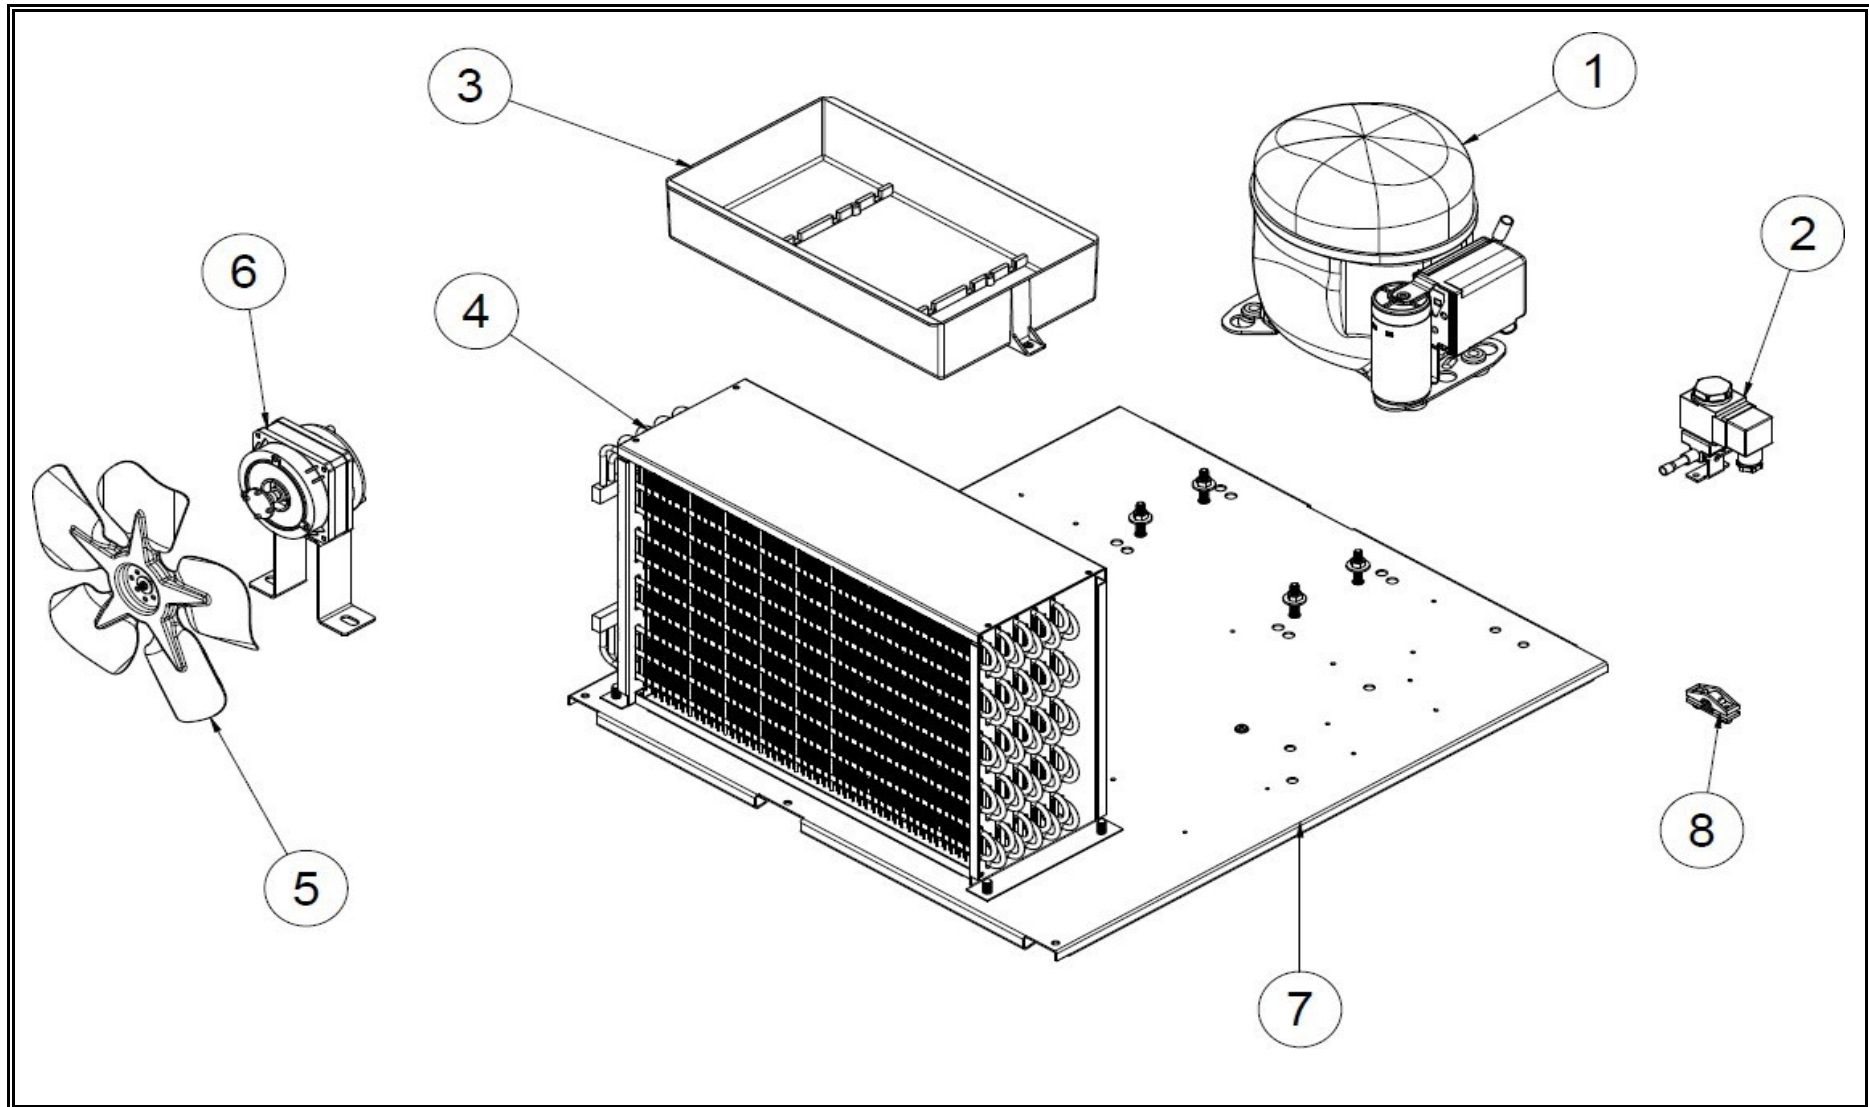

# Spare part information

**7072.1120**

Picture 7072.1120

## Spare part list 7072.1120

POS:	Art.No.:	Omschrijving:	Aantal:
1 - 1	**	FRONT GRILL	
1 - 2	**	THERMOSTAT	
1 - 3	CS9338.4284	RIGHT BOTTOM HINGE	
1 - 4	CS7072.9335	MIDDLE SHELF	
1 - 5	CS7072.9330	SHELF	
1 - 6	**	BACK GRILL RIGHT	
1 - 7	**	BACK GRILL LEFT	
1 - 8	CS9338.4293	TOP HINGE RIGHT	
1 - 9	**	FAN COVER SHEET GROUP	
1 - 10	CS9338.4274	EVAPORATOR	
1 - 11	CS9338.4294	TOP HINGE LEFT	
1 - 12	**	MIDDLE CABLE CANAL	
1 - 13	**	SIDE CABLE CANAL	
1 - 14	**	SHELF PROFILE	
1 - 15	CS9338.4221	LED	
1 - 16	**	COOLING SYSTEM GROUP	
1 - 17	CS7072.9135	SHELF HOLDER	
1 - 18	**	SHUTTER BRACKET	
1 - 19	CS9338.4282	LEFT BOTTOM HINGE	
1 - 20	**	THERMOSTAT HOLDER SHEET	
1 - 21	**	DOOR GROUP	
2 - 1	**	FAN COVER SHEET	
2 - 2	**	LED	
2 - 3	**	FAN PROPELLER (Ø200 / 34°)	
2 - 4	**	RING	
2 - 5	CS9338.4272	FAN MOTOR	
3 - 1	CS9390.2910	COMPRESSOR	
3 - 2	CS9338.4275	SELENOID VALF	
3 - 3	**	EVAPORATION COVER	
3 - 4	CS9338.4279	CONDENSER	
3 - 5	**	FAN PROPELLER (Ø254 / 28°)	
3 - 6	CS9338.4206	FAN MOTOR 65W	
3 - 7	**	CHASSIS	
3 - 8	**	CABLE CLAMP	
4 - 1	**	GLASS + DOOR FRAME (LEFT)	
4 - 2	**	GLASS + DOOR FRAME (RIGHT)	
4 - 3	CS9338.4241	GASKET	
4 - 4	CS9338.4292	DOOR TOP PLATE LEFT	
4 - 5	CS9338.4291	DOOR TOP PLATE RIGHT	
4 - 6	CS9338.4227	HINGE BUSH	

## Spare part list 7072.1120

POS:	Art.No.:	Omschrijving:	Aantal:
4 - 7	CS9338.4203	DOOR BOTTOM PLATE LEFT	
4 - 8	CS9338.4207	DOOR BOTTOM PLATE RIGHT	
4 - 9	CS9338.4283	HANDLE	
.		## = Parts cannot be ordered separately.	
.		** = No article number known, must be requested specifically.	