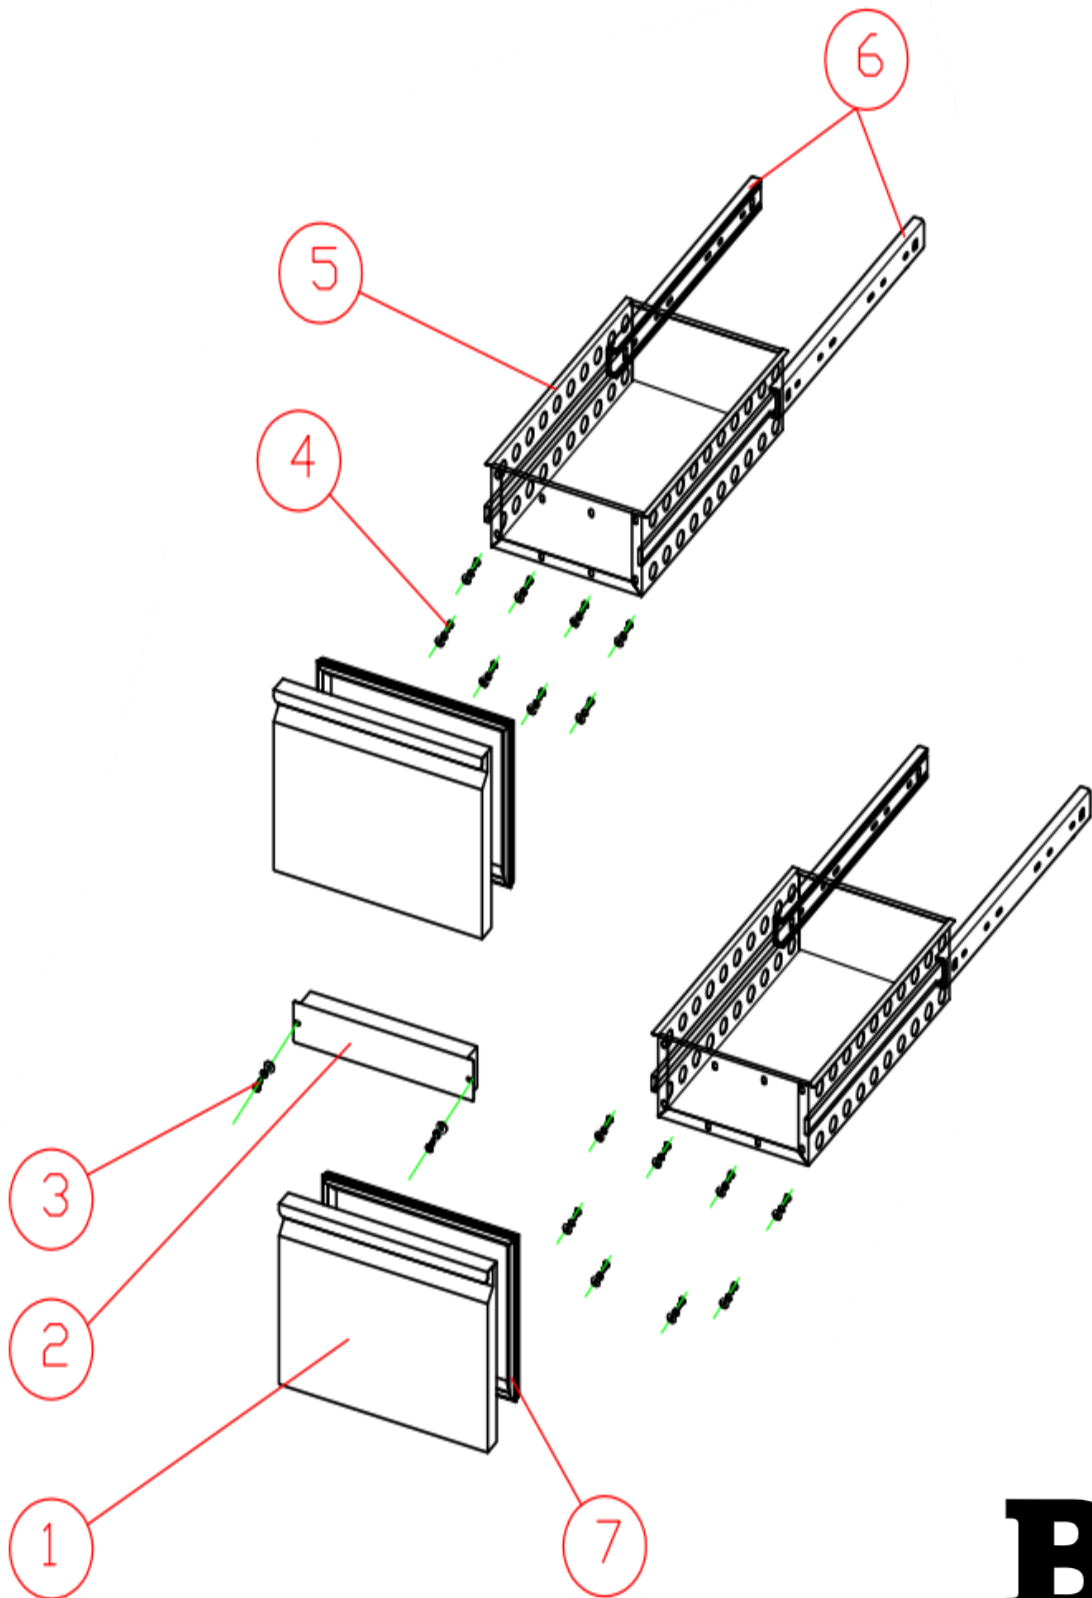

B

Onderdelenlijst 7450.0102

POS:	Art.No.:	Omschrijving:	Aantal:
1	**	cabinet	1
2	CS9338.3905	right upper hinge	2
3	CS9338.3350	door gasket	3
4	CS9338.3910	right bottom hinge	2
5	CS9338.3755	door(right)	2
6	CS9338.3920	left bottom hinge	1
7	CS9338.3080	spring hinge	3
8	CS9338.3780	door(left)	1
9	CS9338.3275	door axis sleeve	5
10	CS9338.3915	left upper hinge	1
11	**	middle beam	2
12	**	middle beam connect	4
13	**	air guide board	1
14	CS9338.3026	left shelf guide	3
15	CS9338.3025	shelf	3
16	CS9338.3026	right shelf guide	3
17	CS9338.3817	beam hang strip(left)	3
18	CS9338.3815	rear hang strip(left)	3
19	CS9338.3818	beam hang strip(right)	3
20	CS9338.3816	rear hang strip(right)	3
21	**	fan cover	1
22	**	counter top	1
23	**	top fixing plate	4
24	CS9338.3515	probe	1
25	**	probe cover	1
26	**	eva. Fan cover	1
27	CS9338.3540	eva. Fan	2
28	CS9338.3005	evaporator	1
29	CS9338.3220	evapotaror drain pan	1
30	**	back cover	1
31	CS9338.3530	power cord	1
32	CS9338.1676	compressor	1
33	CS9338.3960	high pressure pipe	1
34	CS9338.3225	outer drain pan	1
35	CS9338.3615	cond. Fan motor	1
36	CS9338.3215	cond. Fan blade	1
37	CS9338.3585	cond.fan cover	1
38	CS9338.3450	condenser	1
39	CS9338.3460	dryer filter	1
40	CS9338.3190	capillary	1
41	CS9338.3260	dryer filter	1
42	**	cooling unit board	1
43	CS9338.3925	control panel upper hinge	1
44	CS9338.3930	plastic water-proof box	1