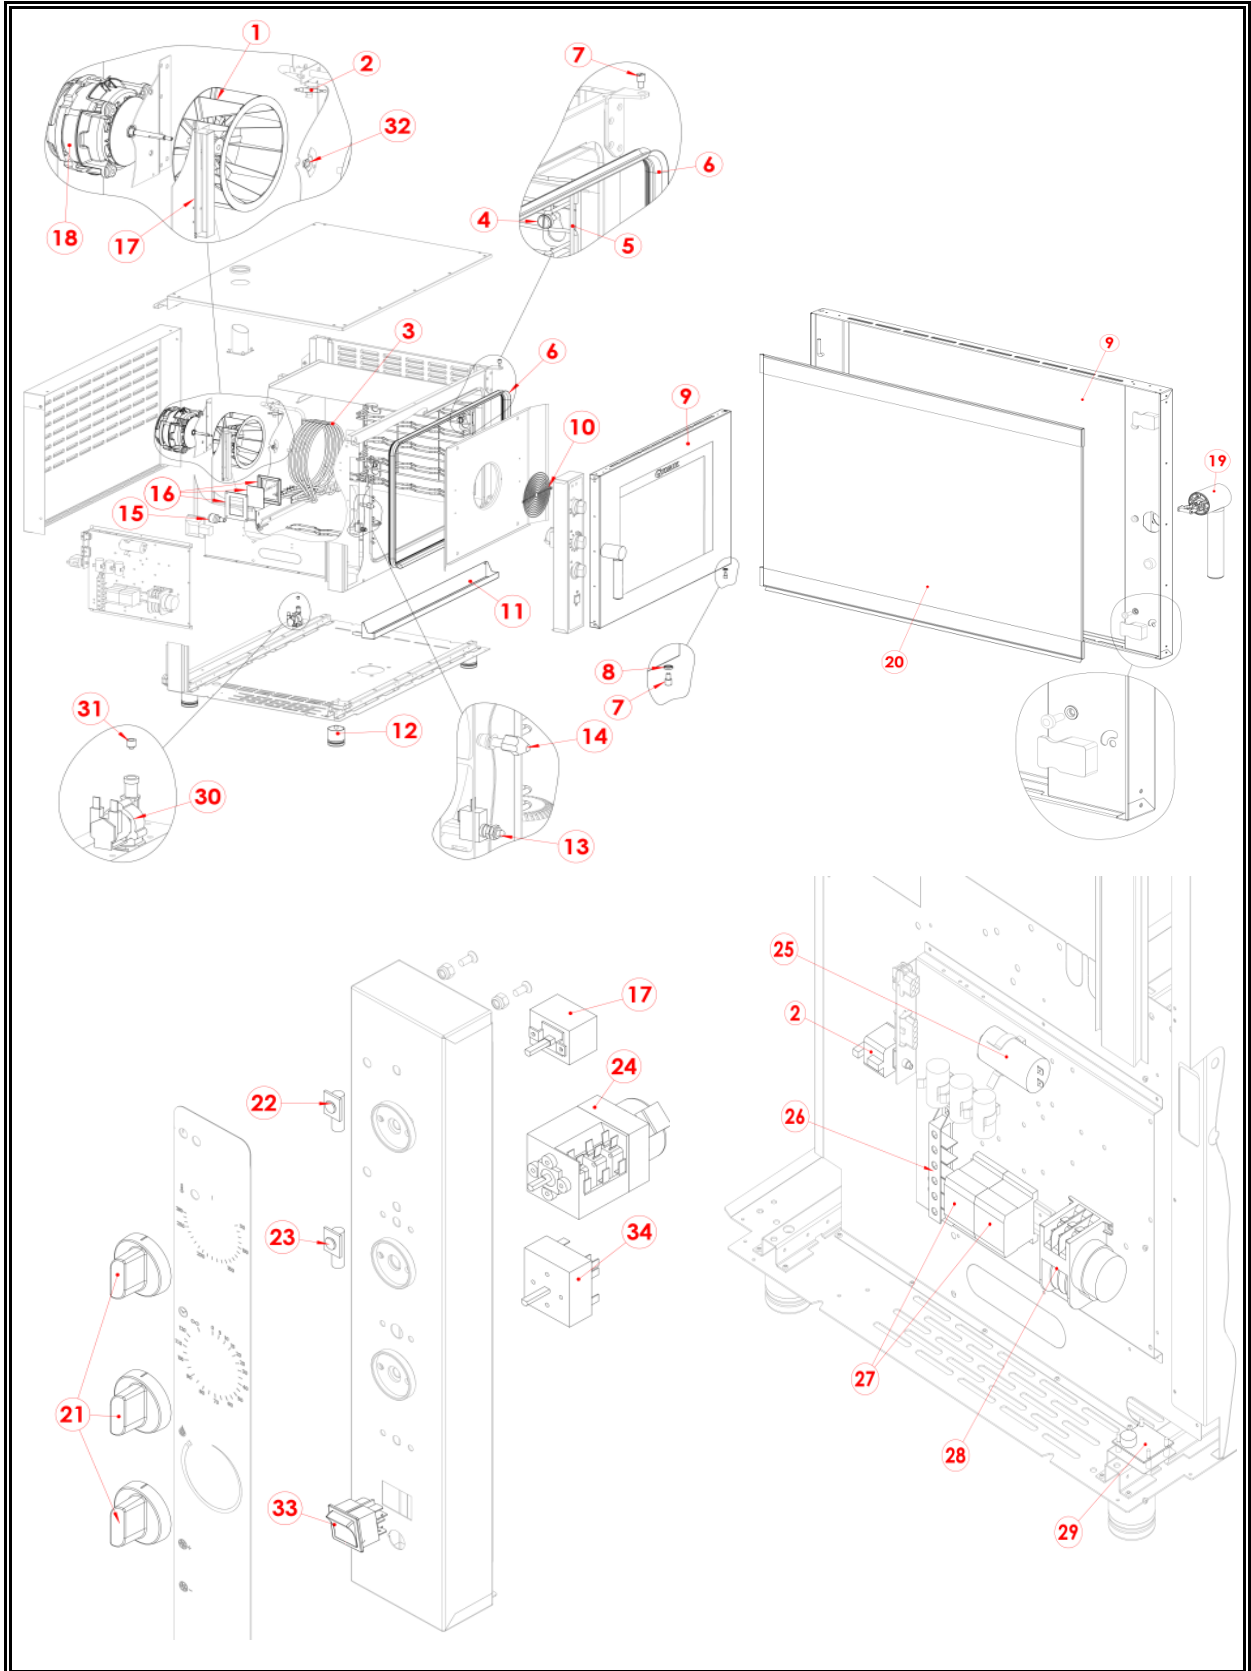

7466.0010

Onderdelen informatie
Erzatzteil information
Spare part information
Information de pièces

POS:	Art.No.:	Omschrijving:	Aantal:
1		Oven fan with polygonal blades 180x77	
2	CS9089.0075	Thermostat 1ph. safety.350°C 5519562030	
3		Heating element 6000 W 230V	
4		Bearing pin for grids rack	
5		Grids rack	
6	CS9089.0200	Seal black	
7	CS9089.0305	Spindle for door	
8	CS9089.0306	Bush for door pin	
9		Door with glass	
10		Fan guard grid	
11		Condensation collector tray	
12	CS9102.0213	Adjustable foot	
13	CS9089.0160	Door microswitch	
14		Whiting for closing	
15	CS9393.0330	Oven light	
16	CS9089.0170	Kit lamp socket gasket	
17	CS9089.0288	Main thermostat	
18	CS9089.0255	Motor 1ph hp0,25	
19	CS9102.0470	Oven door knob	
20		Oven glass	
21		Silk-screened knob for oven	
22	CS9999.0062	Fluorescent pilot light (green)	
23	CS9999.0061	Neon pilot light (orange)	
24	CS9089.0125	Timer 120'	
25		Motor capacitor 12,5uF	
26		Terminal block	
27		Contacteur 20A	
28	CS9089.0380	Motor rotation inverter	
29	CS9089.0565	Electronic buzzer board	
30	CS9102.0221	1-way solenoid valve with filter	
31	CS9089.0210	Nozzle for pipe humidifying	
32	CS9102.0125	Motor shaft seal	
33		2 speed switch	
34	CS9162.5310	Energy regulator 16A 220V	