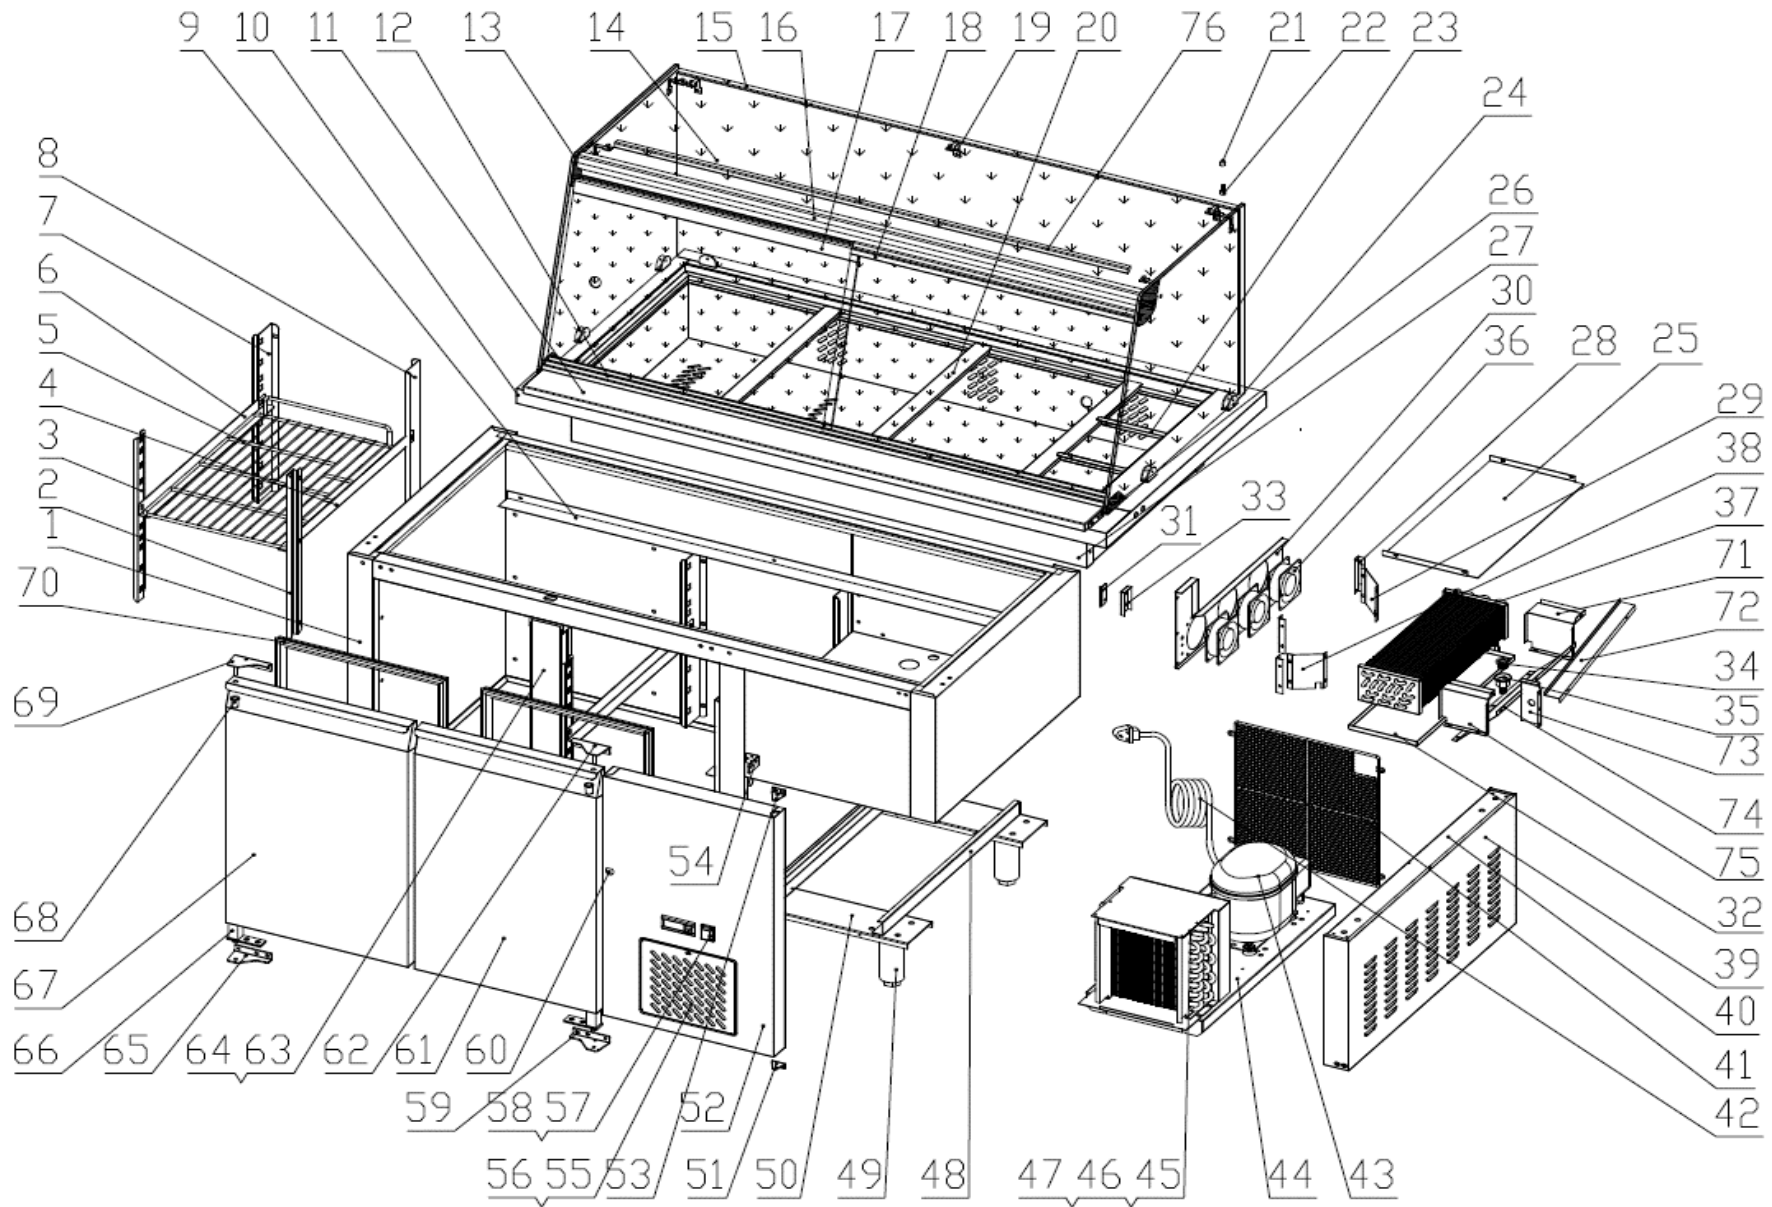

7950.0420

Onderdelen informatie

Erzatzteil information

Spare part information

Information de pièces

Onderdelenlijst 7950.0420

POS:	Art.No.:	Omschrijving:	Aantal:
1		BODY	1PC
2		FRONT SUPPORT	2PCS
3	4627.010	GUID	2PCS
4		FRONT SUPPORT	3PCS
5	4627.005	SHELF	2PCS
6	4627.010	GUID	2PCS
7		BACK SUPPORT	2PCS
8		BACK SUPPORT	2PCS
9		AIR FLOW CONDUCT BOARD	1PC
10		TOP	1PC
11		CUTTING BOARD	1PC
12		DOOR RUNWAY / DOWN	1PC
13		SIDE GLASS/LEFT	1PC
14		TOP GLASS	1PC
15		BACK GLASS	1PC
16		DOOR RUNWAY / UP	1PC
17		SLIDING DOOR /INSIDE	1PC
18		SLIDING DOOR /OUTSIDE	1PC
19	9338.1618	GLASS LINKED CLIP	7PCS
20		LONG SUPPORT	3PCS
21	9338.1618	GLASS CLIP FIXED NUT	14PCS
22	9338.1618	GLASS FIXED BOLT	14PCS
23		SHORT SUPPORT	2PCS
24	9338.1618	GLASS CLIP	6PCS
25		FAN CHANGE BOARD	1PC
26		CUTTING BOARD FIXED	1PC
27		AIR CONDUCT BOX	1PC
28		EVAPORATOR COVER SUPPORT	3PCS
29		EVAPORATOR SUPPORT BACK	1PC
30		EVAPORATOR COVER	1PC
31		SENSOR FIXED CLIP	1PC
32		EVAPORATOR WATER PAN	1PC
33	9338.1502	PROBE PADDING	1PC
34	9338.2100	DRAIN PIPE(B EXT)	1PC
35	9338.2100	DRAIN PIPE(A INT)	1PC
36		EVAPORATOR FAN	3PC
37	SH3070.28	EVAPORATOR	1PC
38		EVAPORATOR SUPPORT FRONT	1PC
39		UNIT ROOM COVER	1PC
40		SIDE BOARD	1PC
41		UNITE ROOM GRILLS	1PC
42	9338.2208	PLUG	1PC
43	9338.1658	COMPRESSOR	1PC
44		UNIT BOARD	1PC
45	9338.0780	CONDENSER	1PC
46	9999.0136	CONDENSER FAN	1PC
47	9338.1375	BASKETC GUARD GRILLS	1PC