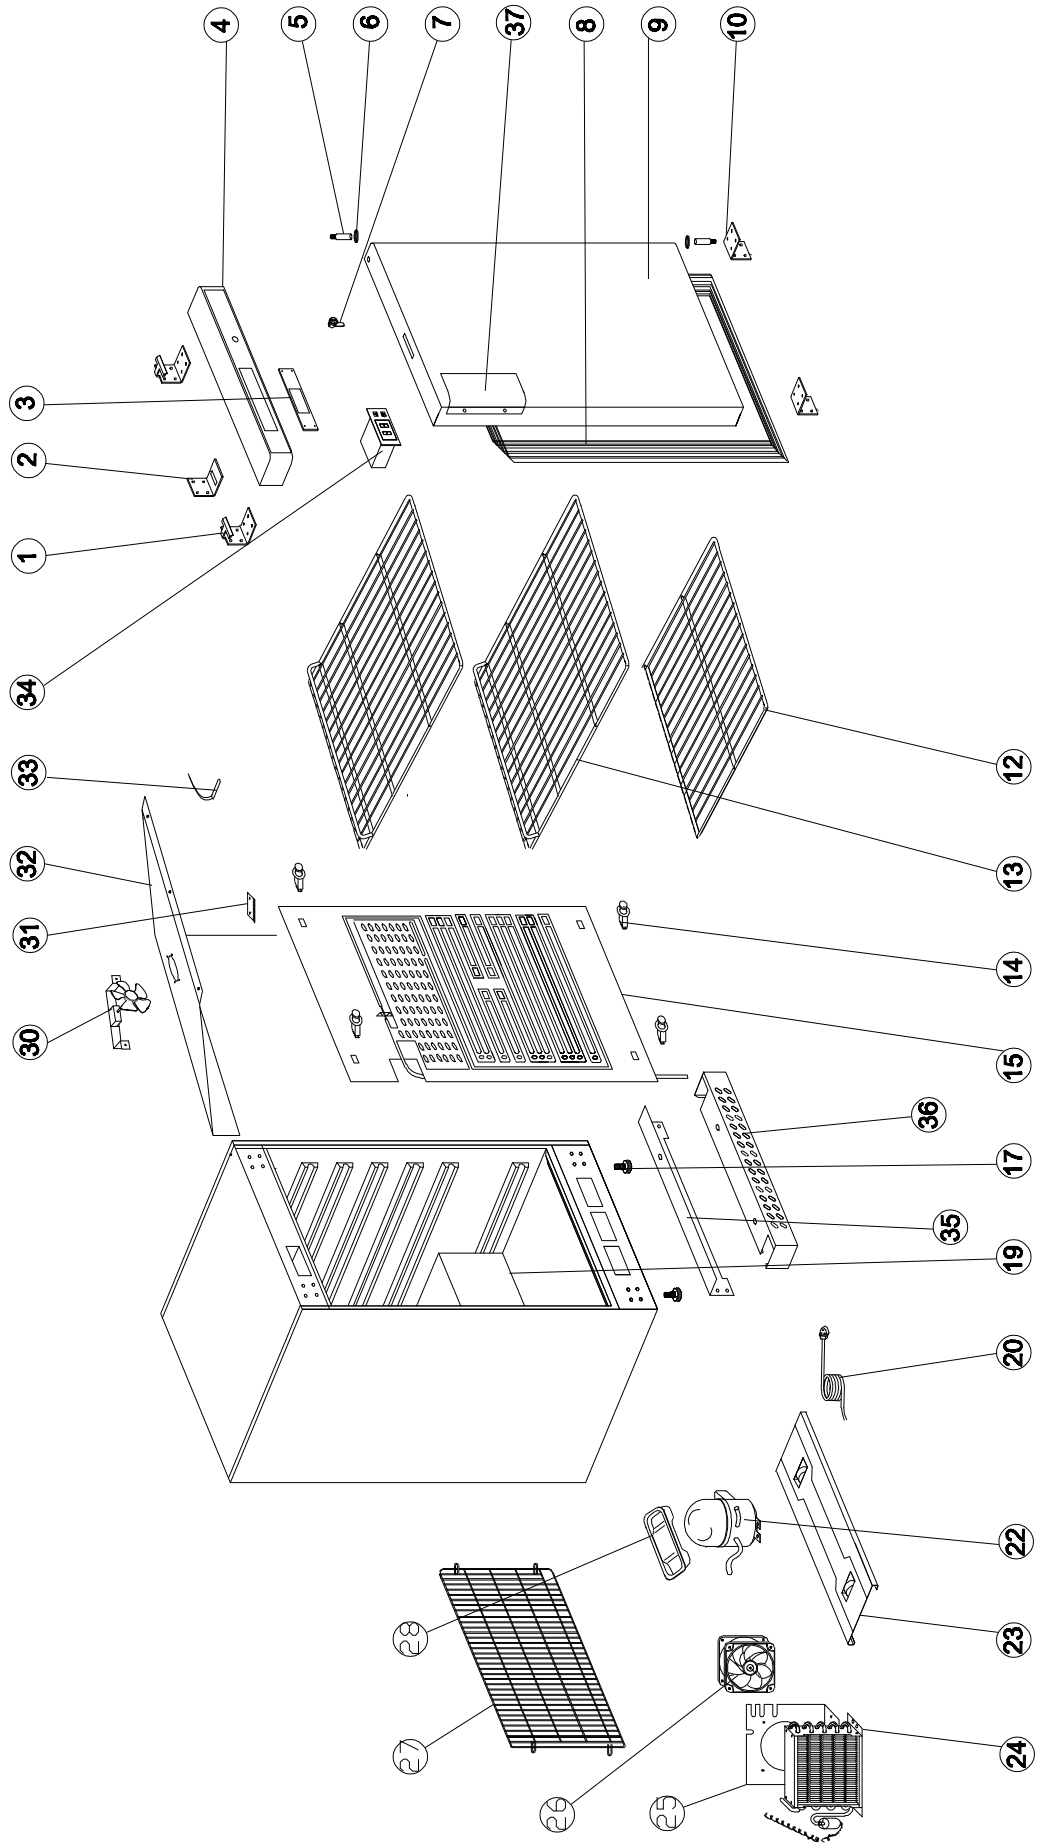

# EXPLODE OF HR200 S/S

# SPARE PARTS LIST OF 7450.0550

HR200 S/S 2017

NO	CODE	NAME	MODEL	QTY	MATERIAL	REMARK
1	9338.0675	UP HINGE		2PCS		
2		HOOK OF LOCK		1PC		
3		THERMOSTAT SUPPORT		1PC		
4	9338.0975	FRONT PANEL		1PC		BLACK
5	9338.0670	HINGE AXIS	Φ7	2PCS		
6	9338.0295	BUSHING		2PCS		
7		LOCK		1PC		
8	9338.0980	GASKET		1PC		
9		DOOR		1PC		
10	9338.0665	DOWN HINGE		2PCS		
12	4627.039	BOTTOM SHELF		1PC		
13	4627.038	SHELF		2PCS		
14		EVAPORATOR FIXER		3PCS		
15		EVAPORATOR		1PC		
17	9338.1195	FEET		2PCS		
19		BODY		1PC		
20		PLUG		1PC		
22	9338.1620	COMPRESSOR	GVY40AA	1PC		
23		UNITE BOARD		1PC		
24		CONDENSER		1PC		
25		CONDENSER FAN SUPPORT				
26	9999.0136	CONDENSER FAN	SA1238A2	1PC		
27		UNITE ROOM GRILLS		1PC		
28		WATER BOX		1PC		
30		CIRCUIT FAN		1PC		
31		SENSOR FIXED CLIP		1PC		
32	9338.1390	CIRCUIT FAN SUPPORT		1PC		
33	9338.0075	SENSOR		1PC		
34	9114.0035	THERMOSTAT	XR02CX	1PC		
35		PEDESTAL SUPPORT		1PC		
36		PEDESTAL		1PC		
37		DOOR HANDLE		1PC		