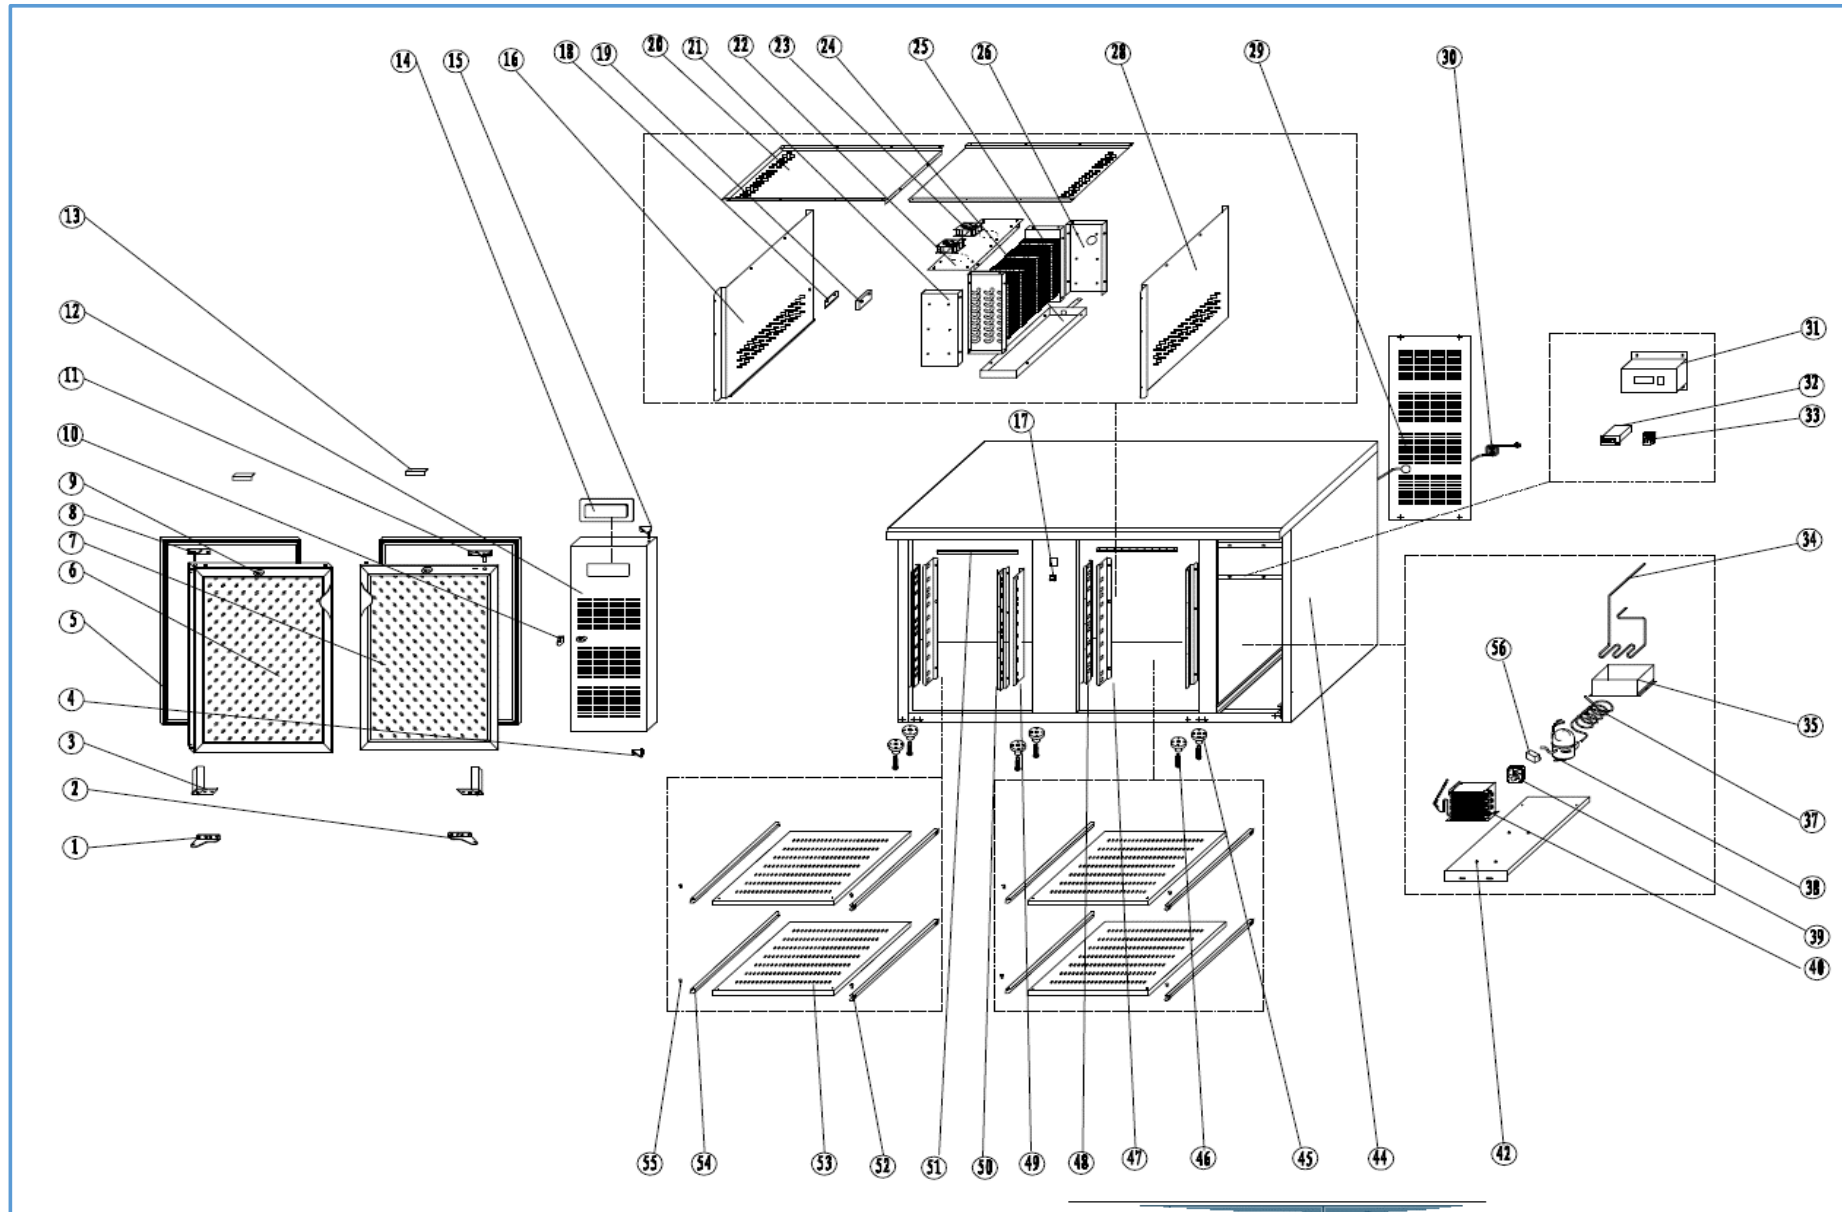

7450.0335

Onderdelen informatie

Erzatzteil information

Spare part information

Information de pièces

Onderdelenlijst 7450.0335

POS:	Art.No.:	Omschrijving:	Aantal:
1		DOWN HINGE LEFT	1PC
2	9338.1301	DOWN HINGE RIGHT	1PC
3	9635.0150	SPRING HINGE	2PCS
4		FRONT PANNEL HINGE DOWN	1PC
5	9338.1305	GASKET	2PCS
6	9338.0330	DOOR LEFT	1PC
7	9338.0335	DOOR RIGHT	1PC
8		UP HINGE LEFT	1PC
9	9338.1325	DOOR LOCK	2PCS
10		FRONT PANNEL LOCK HOOK	1PCS
11		UP HINGE RIGHT	1PC
12		FRONT PANNEL	1PC
13		DOOR LOOK HOOK	2PCS
14		THERMOSTAT COVER	1PC
15		FRONT PANNEL HINGE UP	1PC
16		EVAPORATOR COVER LEFT	1PC
17	9338.1515	LAMP SWITCH	1PC
18		SENSOR FIXED CLIP	1PC
19	9338.1502	PROBE PADDING	1PC
20		AIR FILOW CONDUCT BOARD	1PC
21		EVAPORATOR FIXED BOARD FRONT	1PC
22		FAN FIXED BOARD	1PC
23	9999.0136	EVAPORATOR FAN	2PCS
24	9338.0915	EVAPORATOR WATER PAN	1PC
25	9338.0340	EVAPORATOR	1 PC
26		EVAPORATOR FIXED BOARD BACK	1PC
28		EVAPORATOR COVER RIGHT	1PC
29		UNIT ROOM COVER	1PC
30		PLUG	1PC
31		THERMOSTAT SUPPORT	1PC
32	9114.0035	THERMOSTAT	1PC
33	9108.0244	MAIN SWITCH	1PC
34		DISCHARGE PIPE	1PC
35	9338.0918	WATER BOX	1PC
37		SUCTION PIPE	1PC
38	9338.1665	COMPRESSOR	1PC
39	9999.0136	CONDENSER FAN	1PC
40		CONDENSER	1PC
42		UNIT BOARD	1PC
44		BODY	1PC
45		FEET	6PCS
46	9338.1531	ADJUST BOLT	6PCS
47		BACK SUPPORT LEFT	2PCS
48		FRONT SUPPORT LEFT	2PCS
49	9338.1315	BACK SUPPORT RIGHT	2PCS
50		FRONT SUPPORT RIGHT	2PCS
51		LED LAMP	2PCS

Onderdelenlijst 7450.0335

POS:	Art.No.:	Omschrijving:	Aantal:
52	9338.1632	GUIDE RIGHT	4PCS
53	9338.1630	SHELF	4PCS
54	9338.1631	GUIDE LEFT	4PCS
55	9338.1695	SMALL PLASTIC CAP	16PCS
56		TRANSFORMER FOR LAMP	1PC