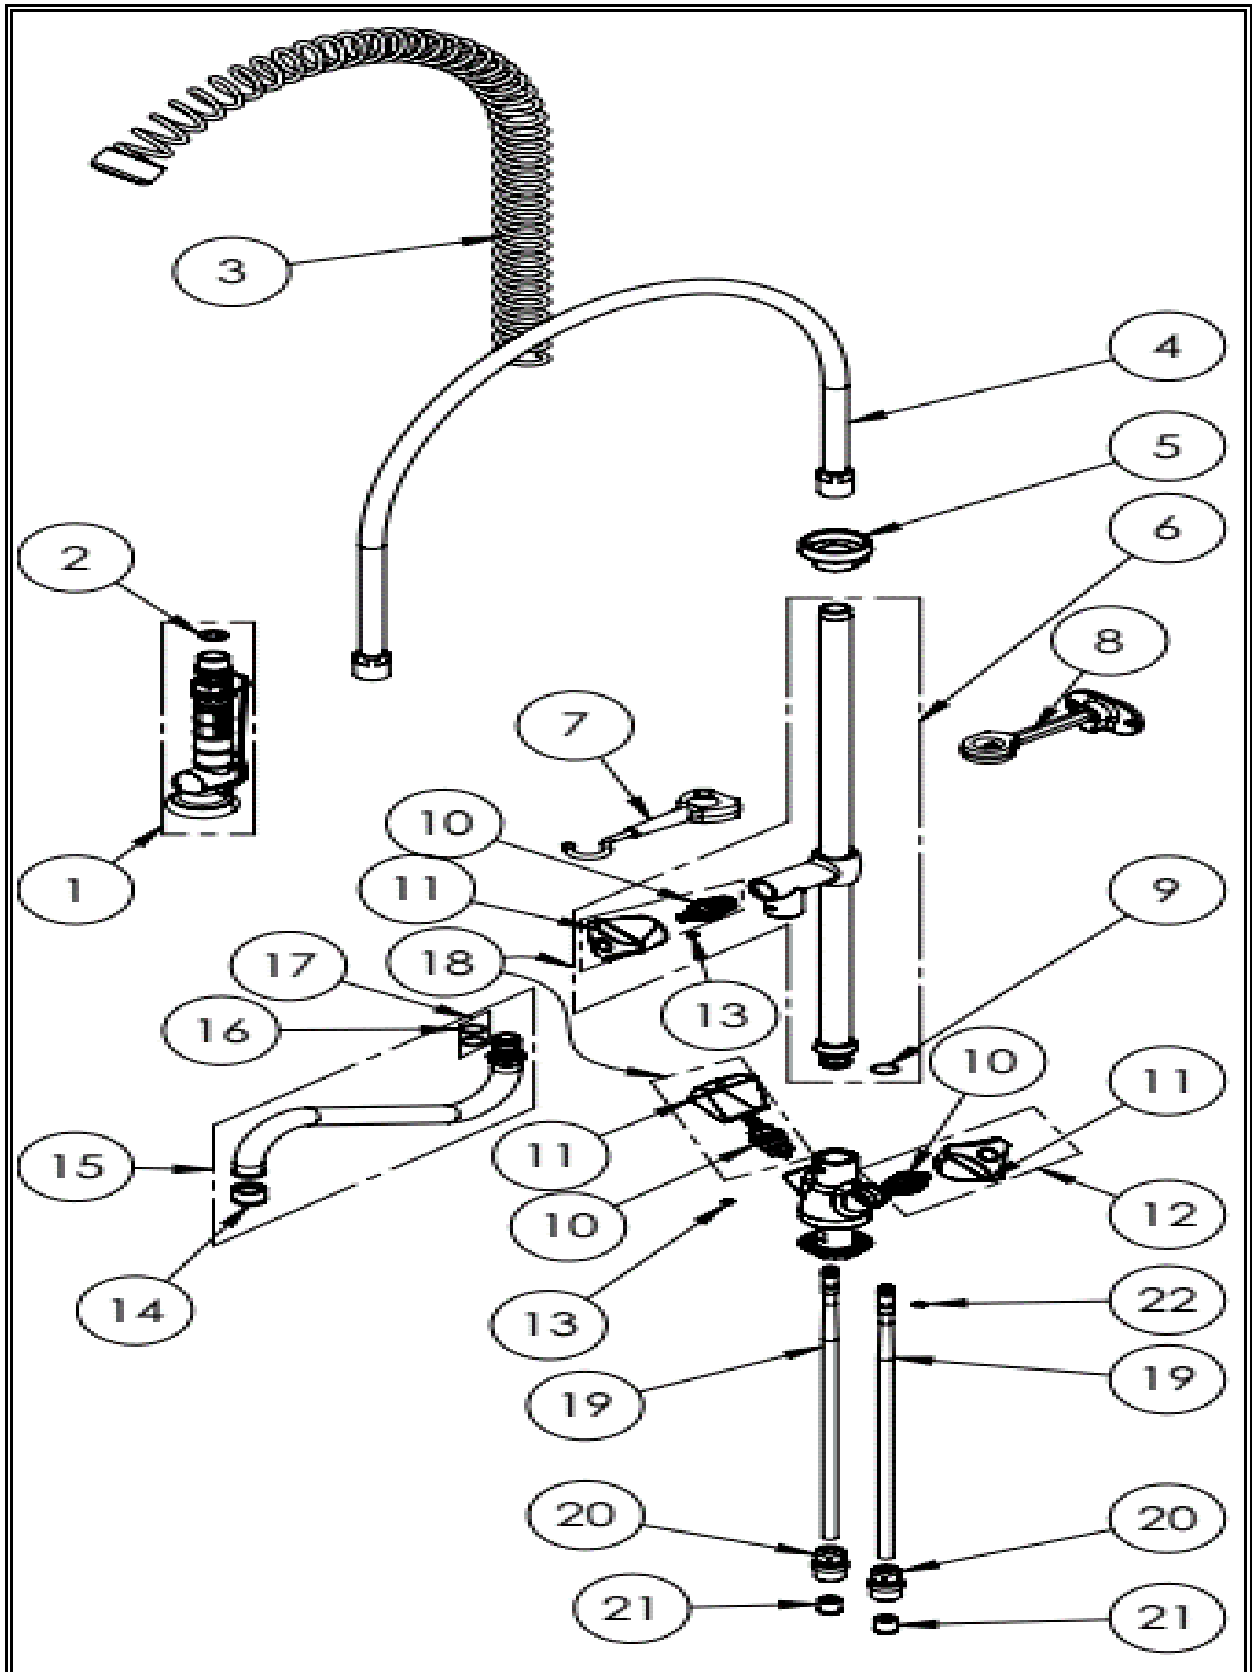

7212.0030

Onderdelen informatie
Erzatzteil information
Spare part information
Information de pièces

| POS: | Art.No.: | Omschrijving: | Aantal: |
|------|-------------|--|---------|
| 1 | CS9336.0870 | SPRAY VALVE "BEST PRO" BLACK | |
| 2 | CS9336.0165 | FLAT GASKET 1/2" Ø18,5x11 sp.2mm | |
| 3 | CS9336.0095 | OVERHEAD SPRING "GREY" | |
| 4 | CS9336.0620 | 100cm Ø17 F1/2"xF1/2" FLEXIBLE HOSE 3 | |
| 5 | | SPRING SUPPORT | |
| 6 | | S3 650mm G1/2" RISER W.ADD ON TAP AND O-RING | |
| 7 | | SPRAY VALVE HOOK | |
| 8 | CS9336.0845 | Wall Bracket L.115mm (BLACK) | |
| 9 | CS9336.0370 | O-RING 2062 (Ø15.6x1.78), EPDM 70 PEROX 6 | |
| 10 | CS9336.0880 | G1/2" COMPRESSION HEADWORK | |
| 11A | CS9336.0200 | "3Pe" HANDLE W. COLOR 8 CODED INDEX (Color BLEU) | |
| 11B | CS9336.0195 | "3Pe" HANDLE W. COLOR 8 CODED INDEX (Color RED) | |
| 12 | | COMPLETE HANDLE W.BLUE CODED INDEX +HEADWORK KIT | |
| 13 | CS9336.0580 | SPOUT SCREW (short) | |
| 14 | CS9998.3435 | STREAM REGULATOR OUTLET (Ø20 SPOUT) | |
| 15 | | SWING NOZZLE Ø20x250 h.70 1 | |
| 16 | CS9336.0725 | O-RING 14x2 EPDM 70 | |
| 17 | | #2 OR KIT FOR FAUCET (STYL RST) | |
| 18 | | COMPLETE HANDLE W.RED CODED INDEX +HEADWORK KIT | |
| 19 | CS9336.0105 | Copper Pipe with O-RING 15 | |
| 20 | | Compression Male G1/2 fitting | |
| 21 | CS9336.0321 | BACKFLOW PREVENTER DW15/DN10 | |
| 22 | | O-RING 106 (Ø6.75x1.78), 13 EPDM 70 | |