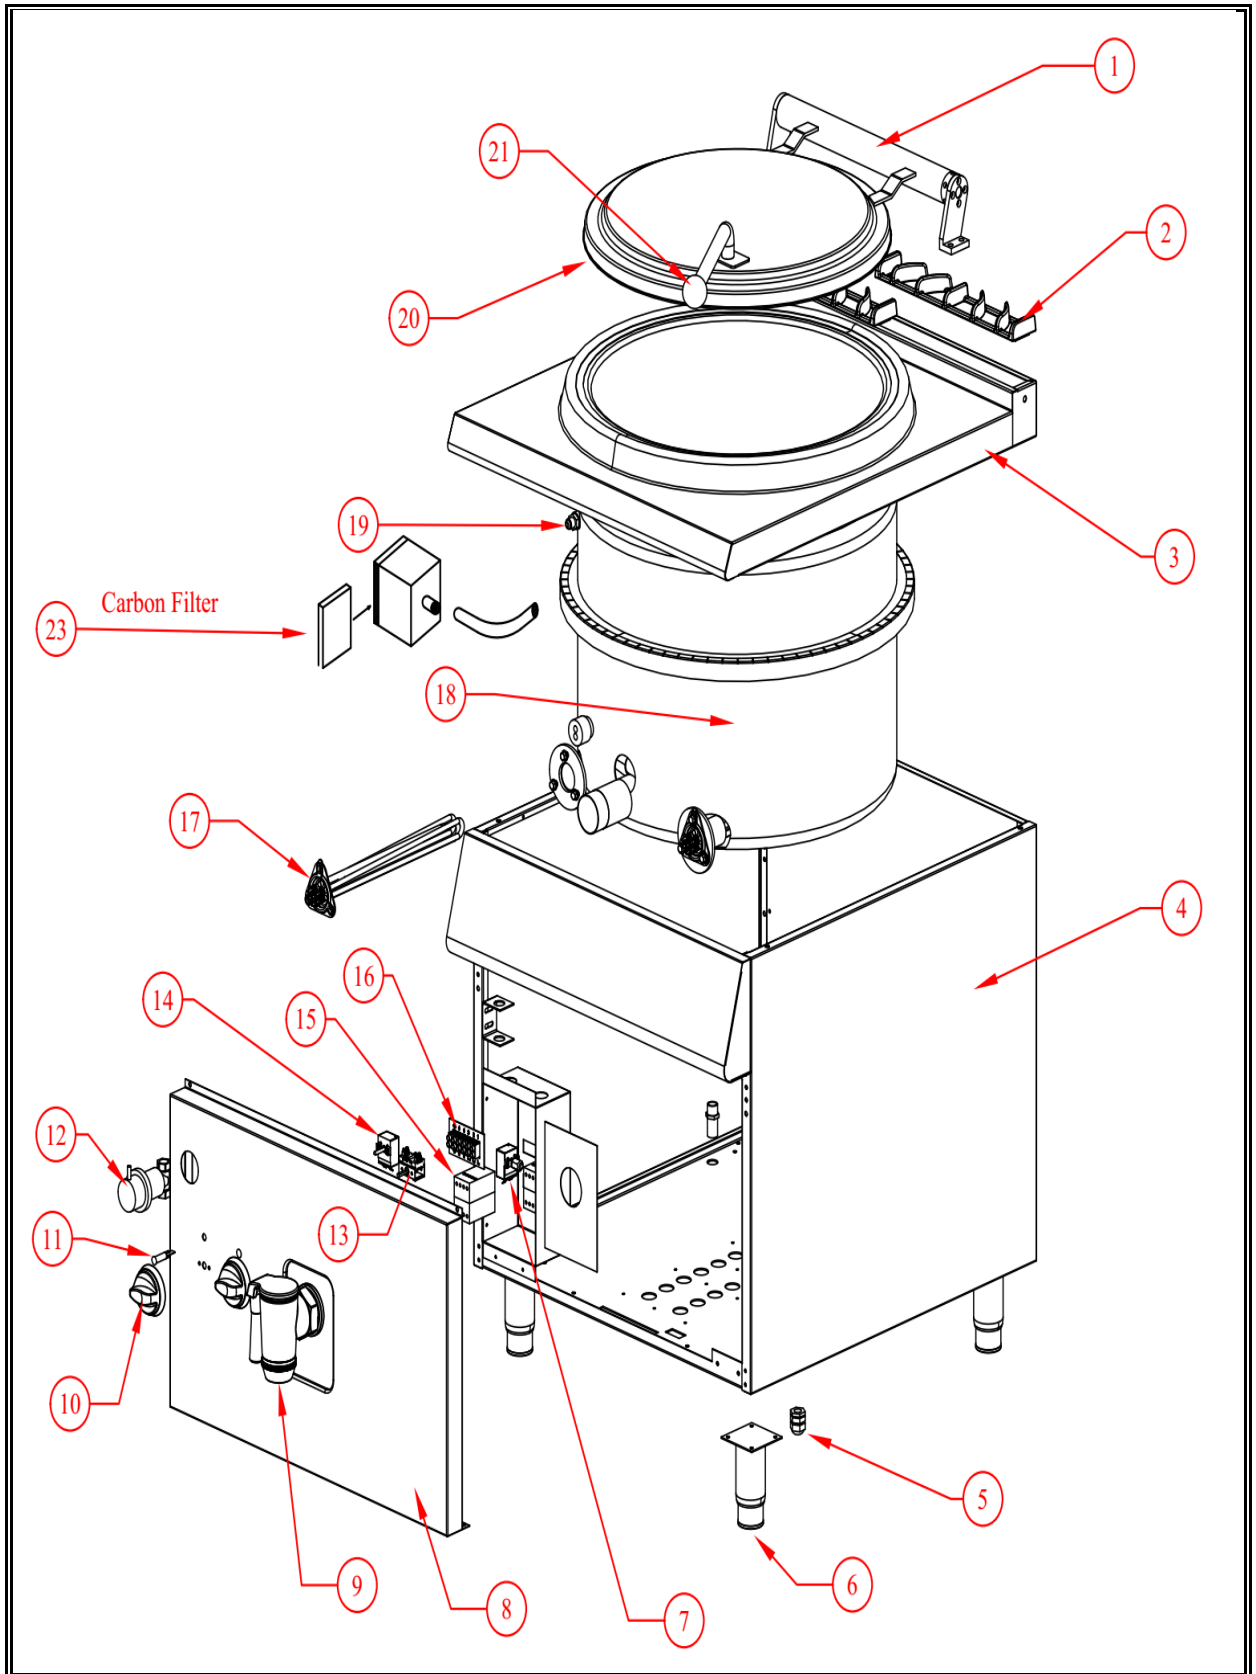

**7178.0565**

Onderdelen informatie  
Erzatzteil information  
Spare part information  
Information de pièces

POS:	Art.No.:	Omschrijving:	Aantal:
1		Lifting Mechanism	1
2	9289.0280	Iron Cast Chimney	2
3		Worktop	1
4		Body	1
5	9289.0470	Cable Gland	1
6	9289.0405	Adjustable Legs	4
7	9289.0170	Limit Thermostat	1
8		Front Part	1
9	9289.0635	Drain Valve	1
10	9289.0650	Knob	2
11	9289.0050	Light Indicator	2
12	9289.0585	Filling Tap	1
13	9289.0130	Main Switch	1
14	9289.0630	Thermostat	1
15	9289.0140	Contactactor	2
16	9289.0685	Electrical Terminal	1
17	9289.0625	Heater	2
18		Safety Valve	1
19		Boiler	1
20		Lid	1
21	9289.0640	Bakelite Handle	1
22	9289.0825	Water Tap	1
23	9289.0645	Carbon Filter	1