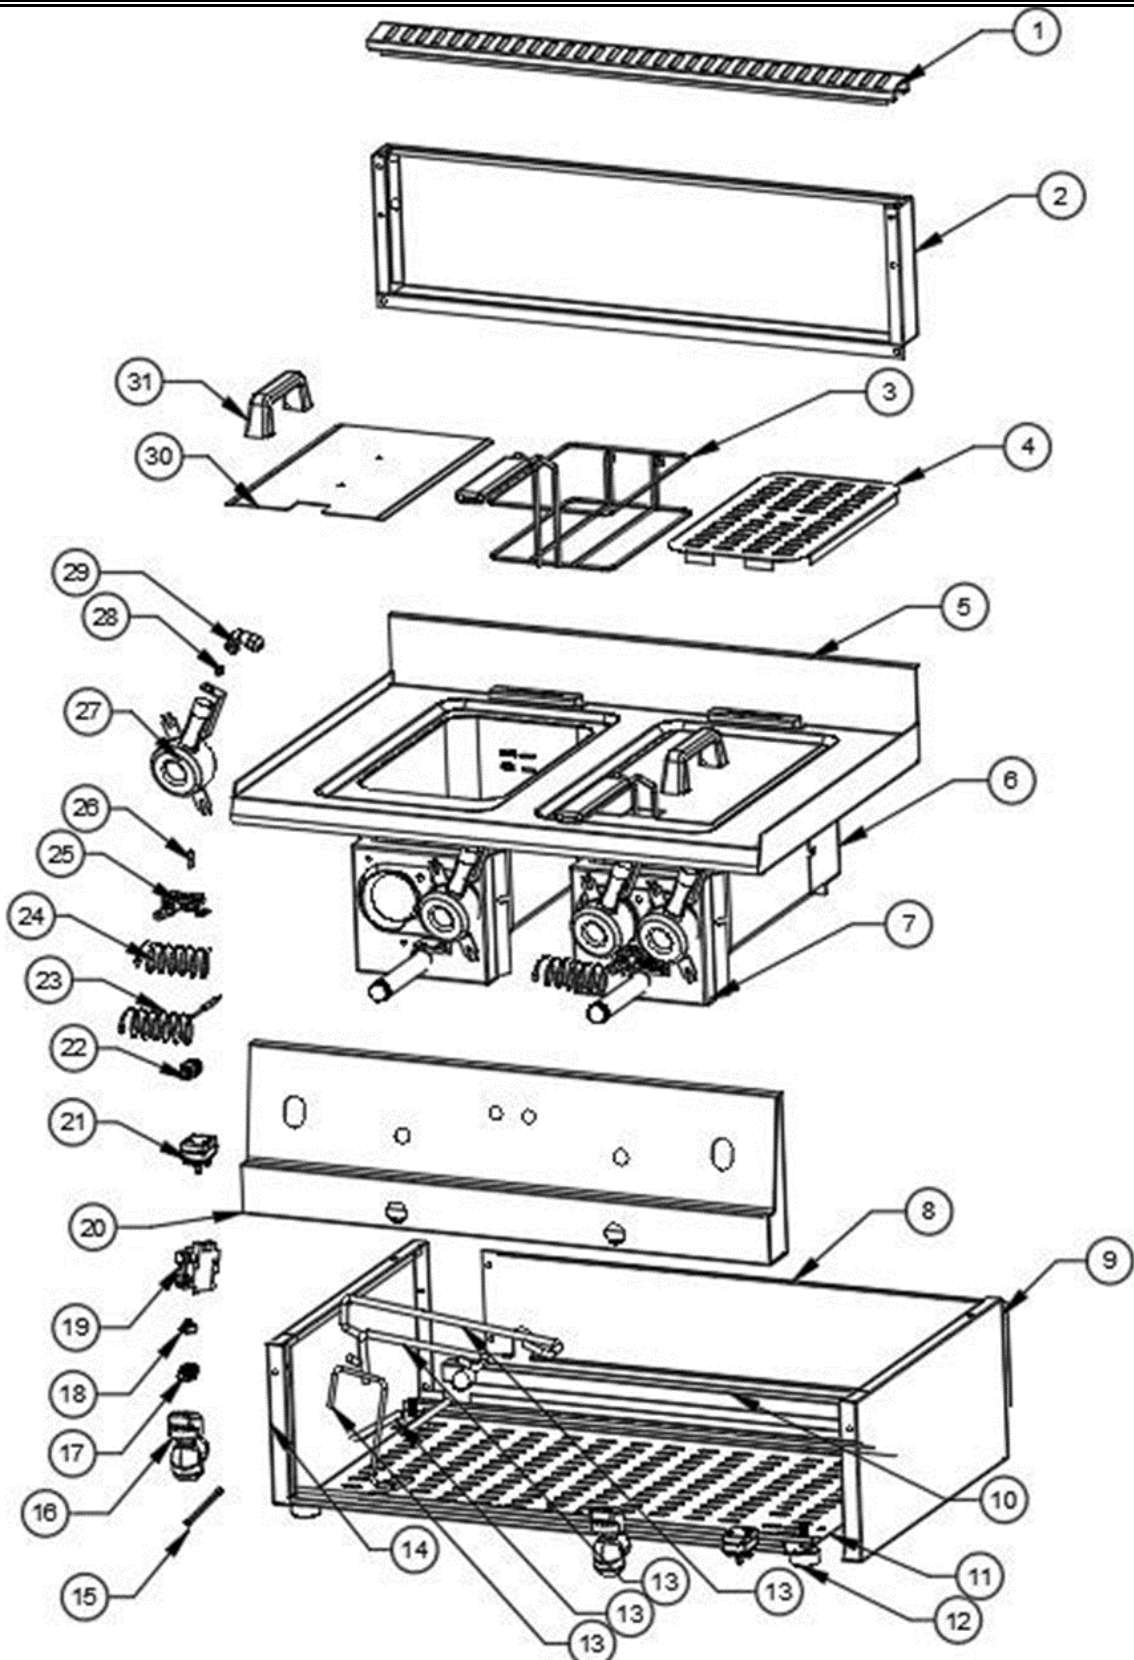

Spare part information

7178.0085

CombiSteel

7178.0085

Spare part list 7178.0085

POS:	Art.No.:	Omschrijving:	Aantal:
1	**	Chimney	1
2	**	Top Table Back Part	1
3	CS7178.9000	Basket 195x290x90mm	2
4	CS9289.1082	Basket Base	2
5	**	Top Table & Tank	1
6	**	Chimney Kit	2
7	**	Burner Fixing	2
8	**	Back Part	1
9	**	Right Side Part	1
10	**	Gas Tank	1
11	**	Bottom Part	1
12	CS9289.0030	Adjustable Foot	4
13	**	Gas Flex Kit	1
14	**	Left Side Part	1
15	**	Limit Thermostat Cable	2
16	CS9289.0865	Oil Drain Valve 3/4	2
17	**	Nipple 3/8-3/8	6
18	CS9998.1020	Thermocouple Switch (0.974.402)	2
19	CS9289.0700	Mertik Maxi Troll Valve (110°-190°)	2
20	**	Front Panel	1
21	CS9289.0001	Thermostat Limit 230°C	2
22	CS9289.1510	Reduction 1/2-3/8	2
23	CS9289.1040	Thermocouple Straight 80cm M9	2
24	CS9289.0985	Lighter Cable 80cm	2
25	CS9289.0995	Pilot	2
26	CS9289.0540	Pilot Ignition Electrode G6058011	2
27	CS9289.0175	Burner	4
28A	CS9289.0085	M8 Inj Ø 1.20mm NG	4
28B	CS9289.0190	M8 Inj Ø 0.80mm LPG	4
29	CS9289.1035	Elbow Injector Inlet	4
30	**	Lid	2
31	CS9289.0205	Bakalite Handle M8	2
.		## = Parts cannot be ordered separately.	
.		** = No article number known, must be requested specifically.	