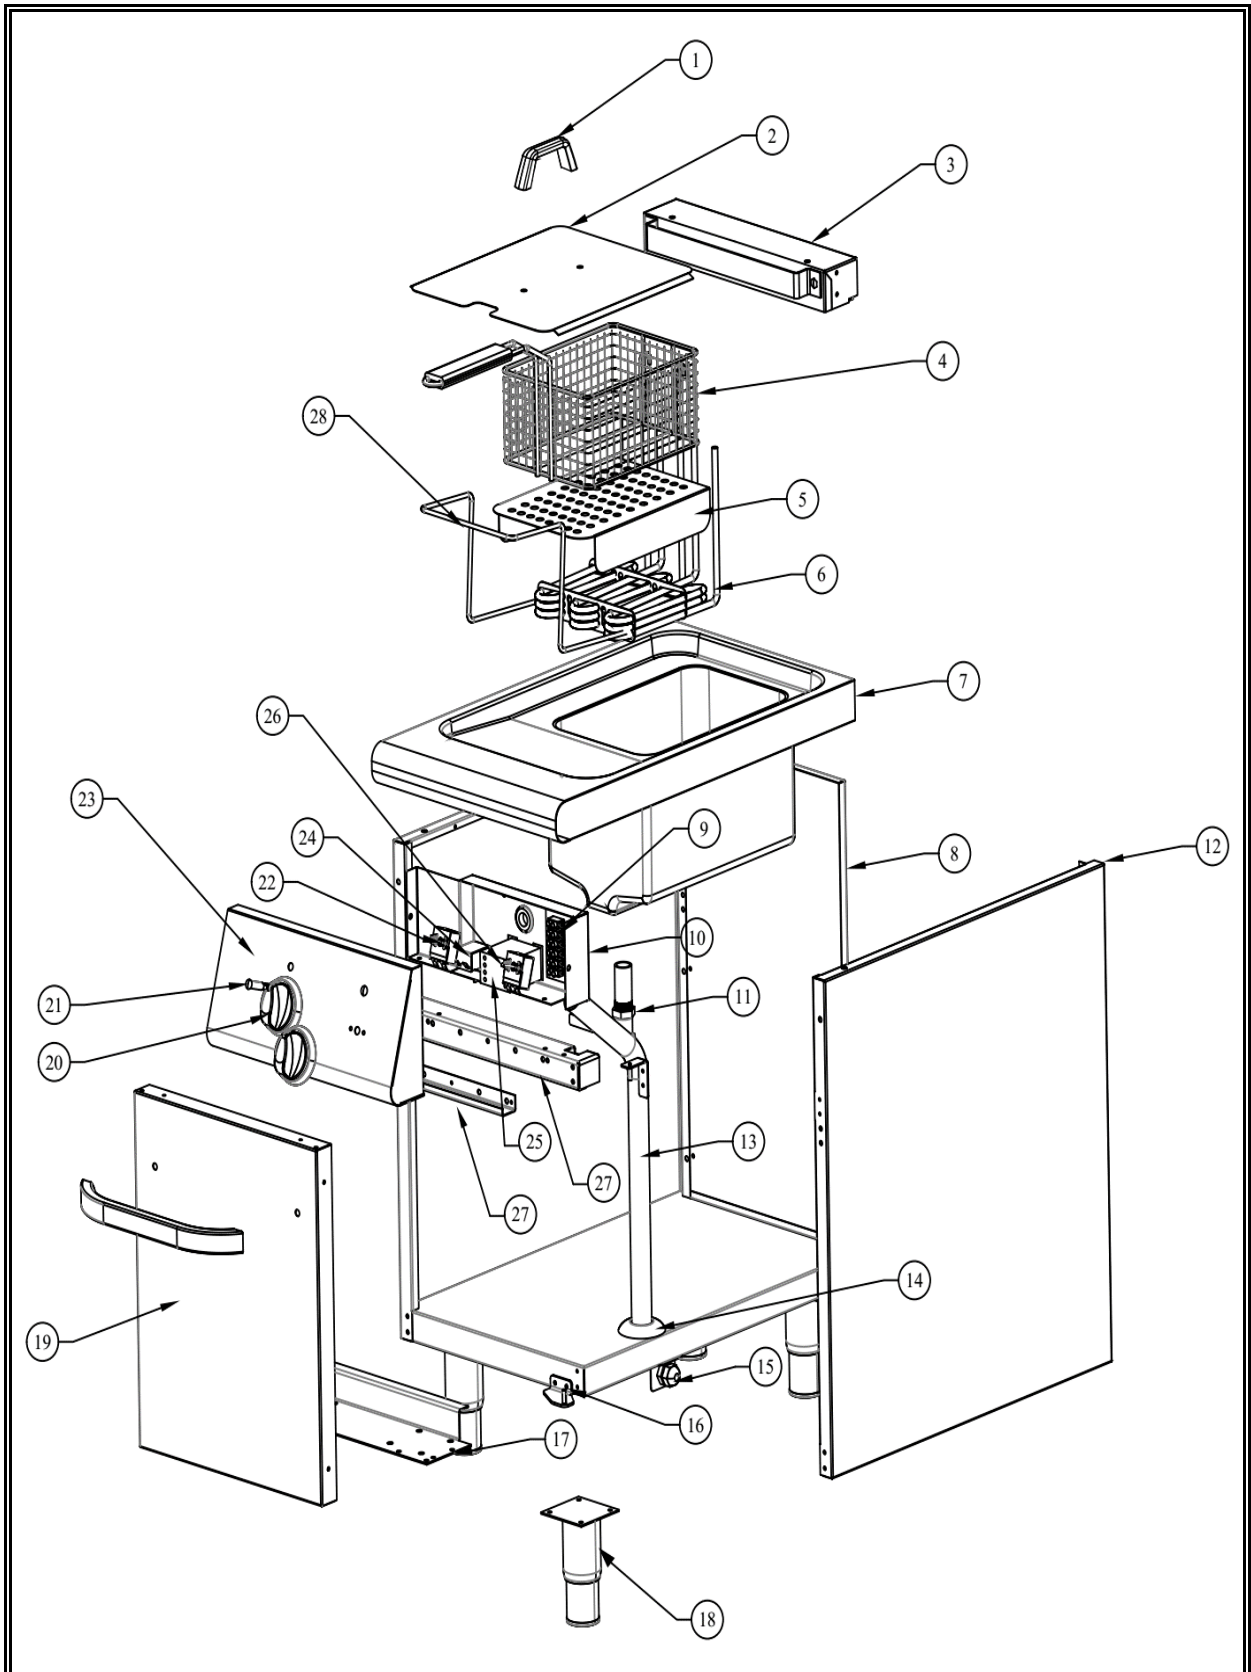

7178.0527

Onderdelen informatie
Erzatzteil information
Spare part information
Information de pièces

POS:	Art.No.:	Omschrijving:	Aantal:
1	CS9289.0205	Lid Handle	1
2		Lid	1
3		Heater box	1
4	CS9289.0225	Basket	1
5		Basket base	1
6	CS9289.0365	Heaters 7,5 kW	1
7		Work top	1
8		Back panel	1
9	CS9289.0685	Electrical Terminal	1
10		Elc. Instalation Fix. Part	1
11	CS9289.0690	Drain valve	1
12		Right Side Panel	1
13		Electrical Inlet Pipe	1
14		Rosette	1
15	CS9289.0055	Cable Gland	1
16	CS9162.0181	Nether Hinge	1
17		Legs Fixing Part	2
18	CS9289.0030	Adjustable Legs	4
19		Door	1
20	CS9289.0650	Door Handle	2
21	CS9289.0050	Light Indicator	2
22	CS9162.1756	Thermostat 187°C	1
23	CS9289.0050	Front Panel	1
24	CS9289.0170	☐	1
25	CS9289.0140	Contactactor 5,5 kW	1
26	CS9162.0181	0-1 Main Switch	1
27		Front Support	1
28		Heater Lifting Part	1