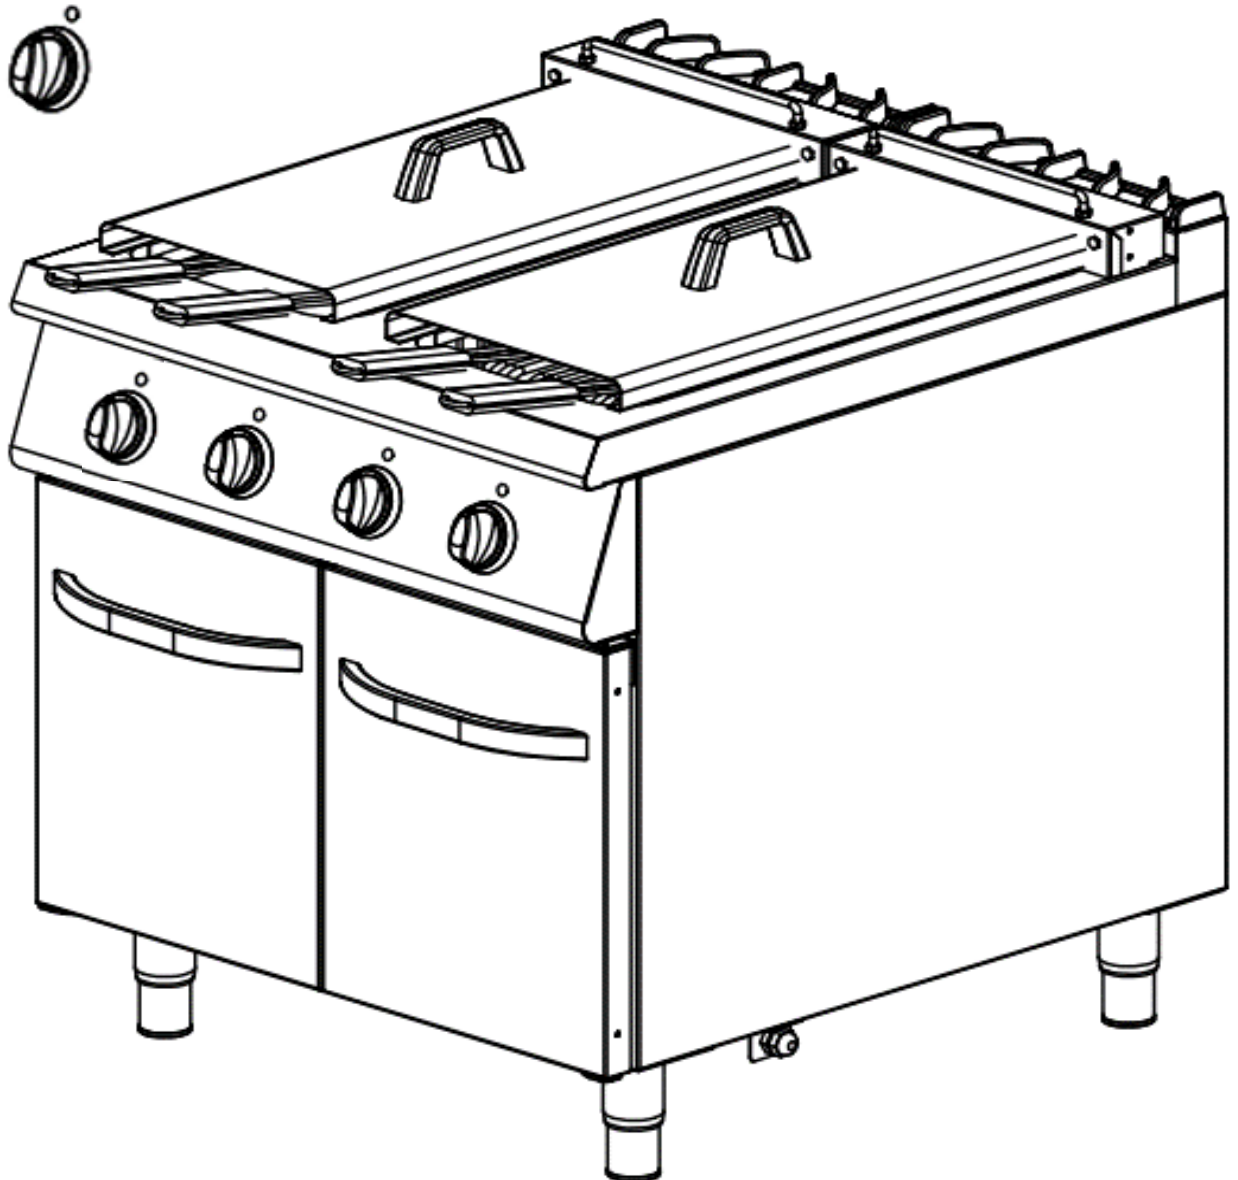

7178.0527

Onderdelen informatie
Erzatzteil information
Spare part information
Information de pièces

POS:	Art.No.:	Omschrijving:	Aantal:
1	CS9289.0205	Lid Handle	1
2		Lid	1
3		Heater box	1
4	CS9289.0225	Basket	1
5		Basket base	1
6	CS9289.0365	Heaters 7,5 kW	1
7		Work top	1
8		Back panel	1
9	CS9289.0685	Electrical Terminal	1
10		Elc. Instalation Fix. Part	1
11	CS9289.0690	Drain valve	1
12		Right Side Panel	1
13		Electrical Inlet Pipe	1
14		Rosette	1
15	CS9289.0055	Cable Gland	1
16	CS9162.0181	Nether Hinge	1
17		Legs Fixing Part	2
18	CS9289.0030	Adjustable Legs	4
19		Door	1
20	CS9289.0650	Door Handle	2
21	CS9289.0050	Light Indicator	2
22	CS9162.1756	Thermostat 187°C	1
23	CS9289.0050	Front Panel	1
24	CS9289.0170	☐	1
25	CS9289.0140	Contactactor 5,5 kW	1
26	CS9162.0181	0-1 Main Switch	1
27		Front Support	1
28		Heater Lifting Part	1