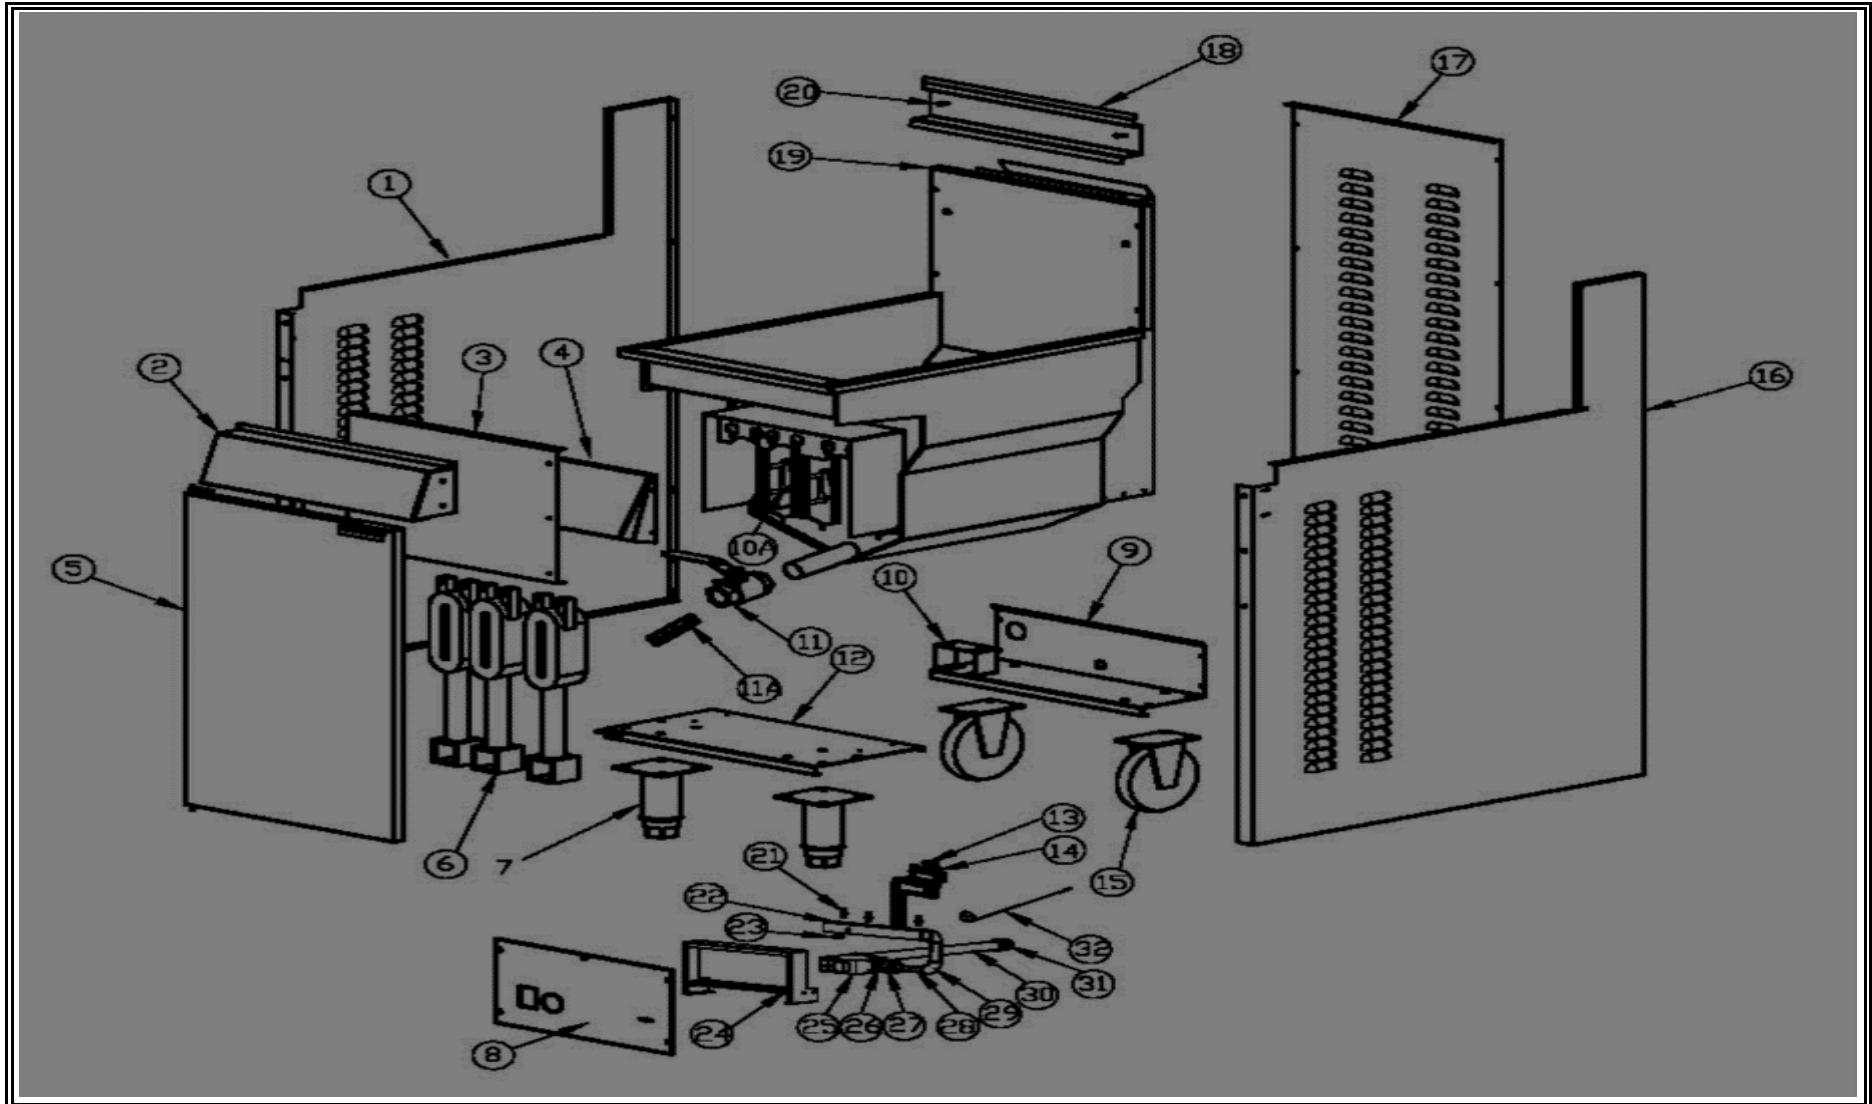

7455.0999

Onderdelen informatie
Erzatzteil information
Spare part information
Information de pièces

POS:	Art.No.:	Omschrijving:	Aantal:
1		Left Panel	
2		Front Panel	
3		Shield	
4		Front Baffle	
5		Door	
6	CS9331.0817	Burner	
7	CS9998.7818	Feet (Set)	
8		Controle Panel	
9		Rear Bottom	
10		Gas Pipe Bracket	
10A	CS9331.0935	Internal Baffle	
11	AAY161300	Drain Valve	
11A	CS9331.0816	Drain Pipe	
12		Front Bottom	
13	CS9401.0004	Pilot Burner	

POS:	Art.No.:	Omschrijving:	Aantal:
14	CS9082.0040	Thermokoppel	
14A	CS9998.1020	Thermokoppel Interrupter	
15		Caster	
16		Right Panel	
17		Back	
18	CS9331.1076	Basket Hangar	
19		Frypot Ass'y	
20	CS9331.1075	Screw	
21	CS9331.0945	Injector NG	
21A	CS9331.0847	Injector G30	
22	CS9331.0880	Manifold Ass'y	
23		Pressure Test Point	

POS:	Art.No.:	Omschrijving:	Aantal:
24		Manifold Support	
25	CS9401.0398	Gas Valve incl. probe	
25A	CS9401.0038	Probe	
26		Reducer	
27		Coupler	
28		Gas Pipe	
29		Elbow	
30		Gas Inlet Pipe	
31		Reducer	
32	CS9331.0822	Hi Limit na 2016	
32A	CS9331.0819	Hi Limit	
32B	CS9331.0815 CS9331.0817	Hi Limit With 9331.0819	
KIT 1	CS9331.0845	Injector G30 3 pieces	