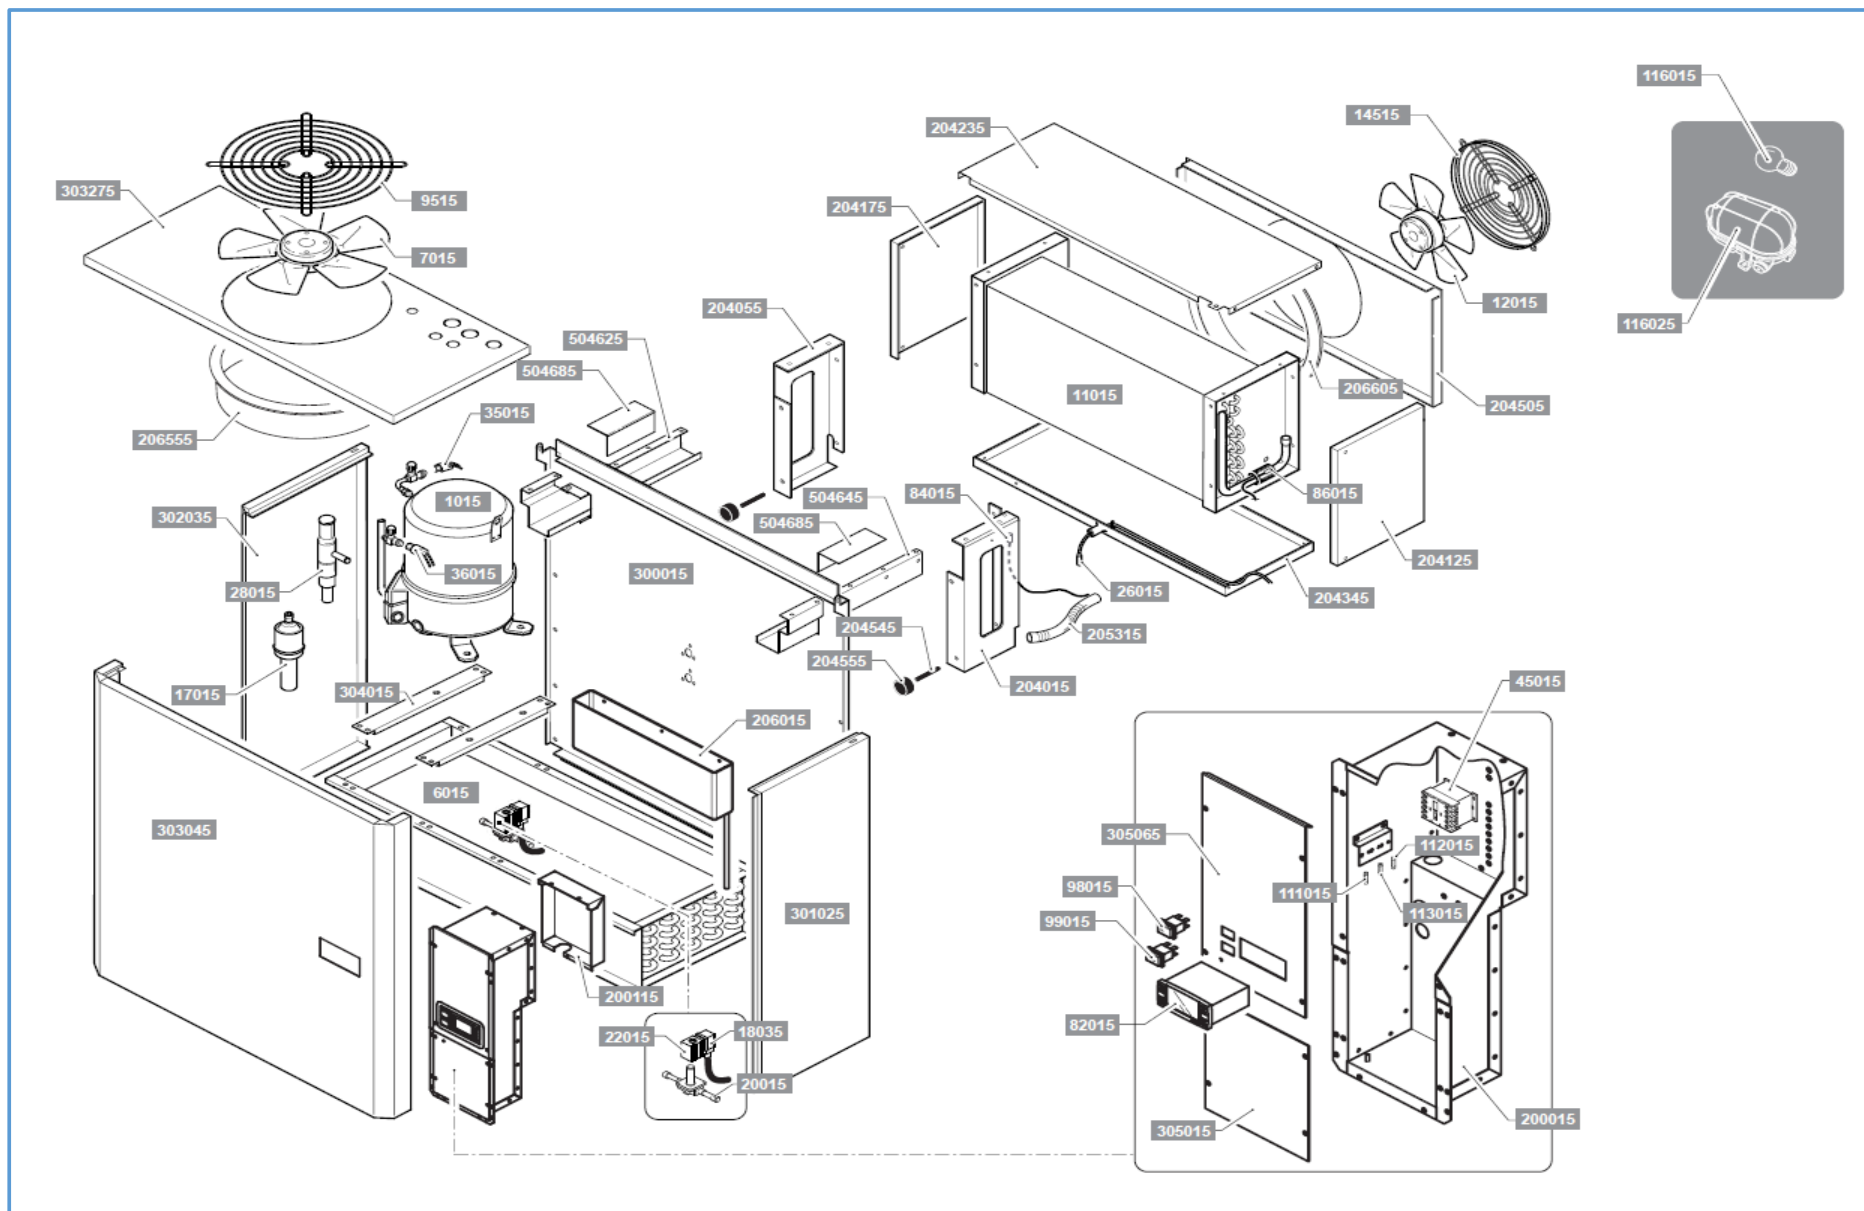

## Onderdelenlijst 7492.0035

POS:	Art.No.:	Omschrijving:	Aantal:
1015	9806.0095	Compressor	
6015	9806.0008	Condenser	
7015	9806.0030	Condenser motorfan	
9515	9806.0020	Condenser fan grid	
11015	9806.0012	Evaporator	
12015	9806.0030	Evaporator motorfan	
14515	9806.0019	Evaporator fan grid	
17015	9806.0014	Gas filter	
20015	9806.0045	Defrost solenoid valve	
22015	9806.0002	Solenoid valve coil	
26015	9806.0037	Drain heater	
28015		Pressure-regulating valve	
45015	9806.0042	Compressor contactor	
82015	9806.0043	Electronic control instrument	
84015	9806.0039	Room temperature probe	
86015	9806.0024	Evaporator temperature probe	
98015	9806.0024	Auxiliary circuit main switch	
99015	9806.0026	Room light switch	
111015	9806.0015	Auxiliary circuit fuse	
112015	9806.0016	Room light fuse	
113015	9806.0016	Door heater fuse	
116015	9806.0027	Lamp	
116025	9806.0032	Lamp holder	
200015	9806.0092	Unit switchboard	
200115	9806.0058	Switchboard back protection	
204015	9806.0078	Evaporator left holder	
204055	9806.0079	Evaporator right holder	
204125	9806.0080	Evaporator left side panel	
204175	9806.0081	Evaporator right side panel	
204235	9806.0076	Evaporator cover	
204345	9806.0077	Evaporator plastic drain tray	
204505	9806.0083	Evaporator fan holder	
205315	9806.0041	Evaporator drain pipe (each metre)	
300015	9806.0072	Condensing section back	
301025	9806.0074	Condensing section right side panel	
302035	9806.0075	Condensing section left side panel	
303045	9806.0071	Condensing section front cover	
303275	9806.0073	Condensing section cover/ fan holder	
304015	9806.0082	Compressor holder	
305065	9806.0055	Switchboard upper front side	
305015	9806.0056	Switchboard lower front side	
504625	9806.0050	Right "AC" holder	
504645	9806.0049	Left "AC" holder	
504685	9806.0051	Straddle-type angle iron	
36015	9806.0033	High pressure switch	
35015	9806.0035	Low pressure switch	
206555	9806.0003	Condenser fan cowl	