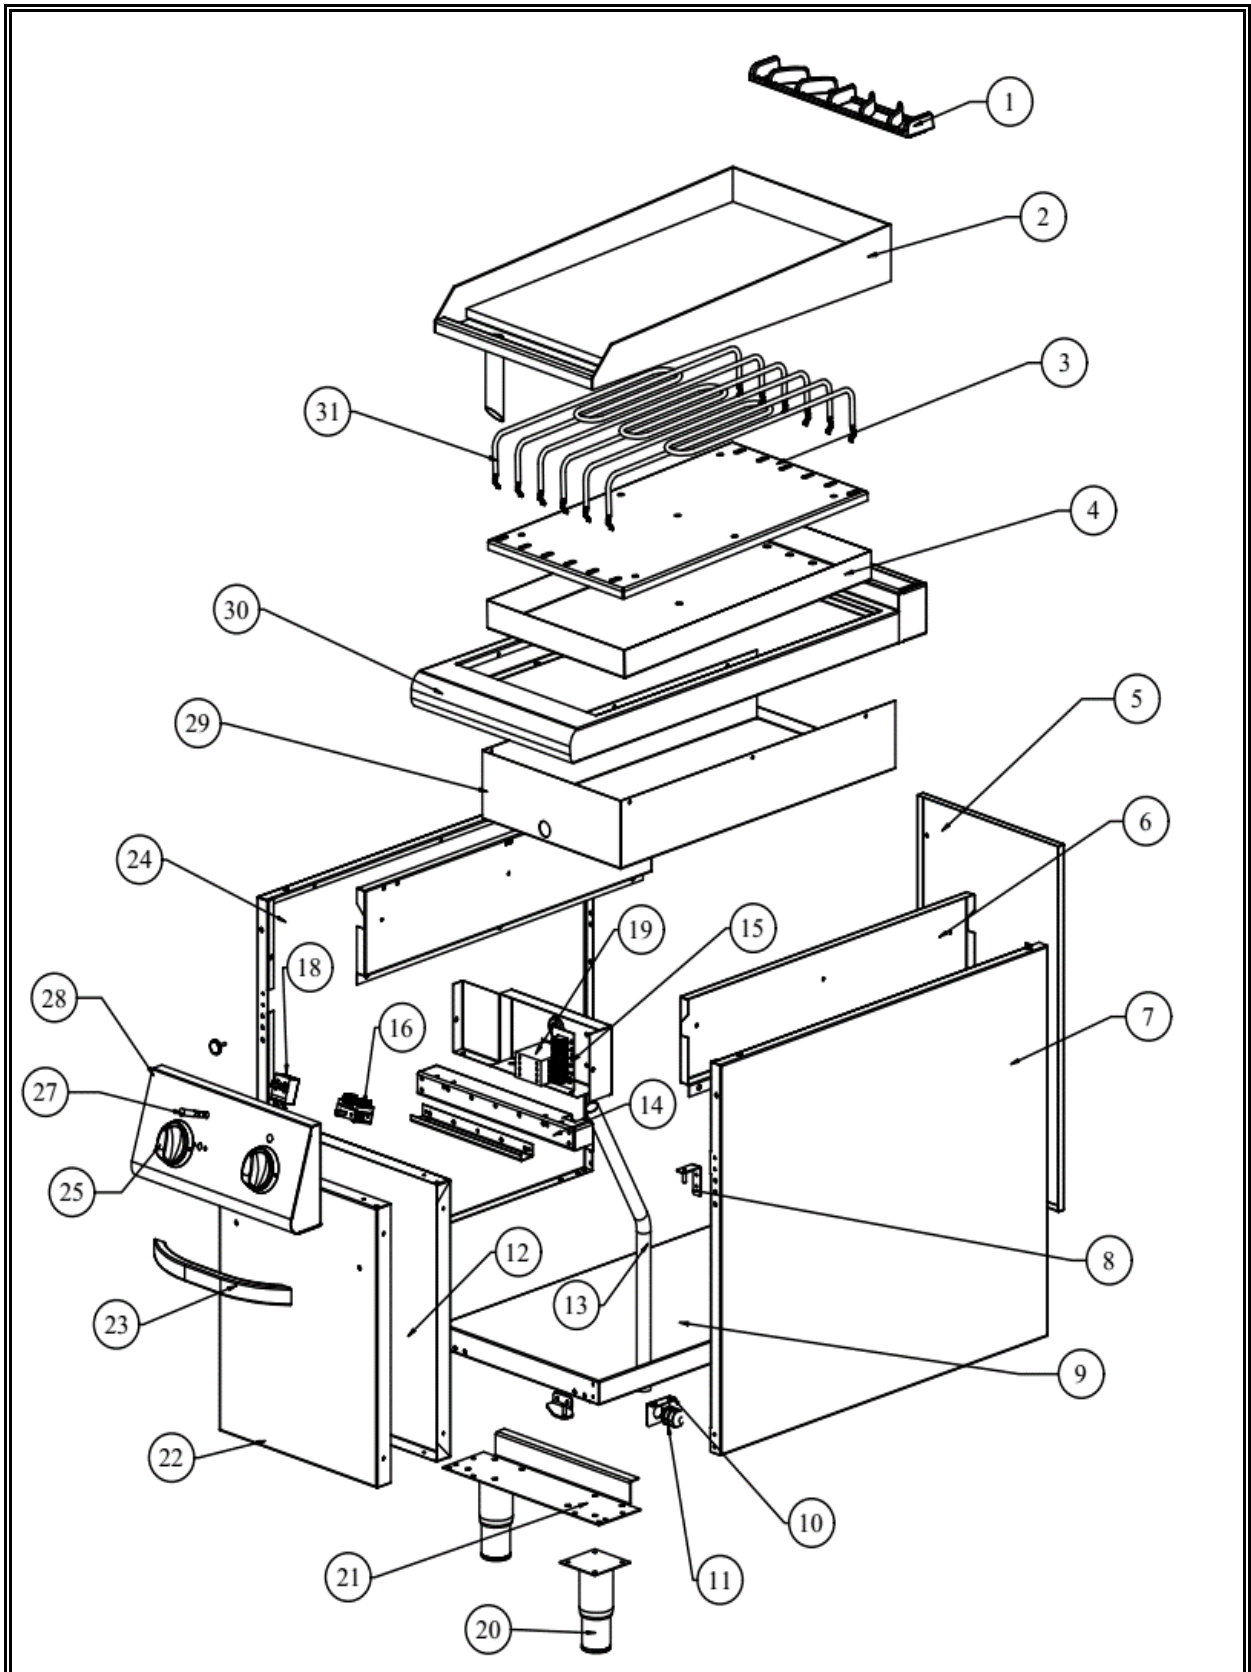

7178.0455

Onderdelen informatie
Erzatzteil information
Spare part information
Information de pièces

POS:	Art.No.:	Omschrijving:	Aantal:
1	9289.0280	Iron Cast Chimney	1
2		Plate	1
3		Bottom Panel Isolation	2
4		Top Panel Isolation	2
5		Back Pannel	1
6		Side Panel Isolation	2
7		Right Side Panel	1
8		Upper Hinge	2
9		Bottom Table	1
10		Cable Fixing Part	1
11	9289.0240	Cable Gland	1
12		Door Inner Part	2
13		Electrical Inlet Pipe	1
14		Front Support	1
15		Electrical Terminal	1
16	9289.0130	Main Switch	1
18	9289.0120	Thermostat	1
19	9289.0125	Contactator	1
20	9289.0405	Adjustable Legs	4
21		Legs Fixing Part	2
22		Door Outer Part	2
23	9289.0410	Door Handle	1
24		Left Side Panel	1
25	9289.0650	Knob	2
27	9289.0050	Light Indicator	2
28		Front Panel	1
29		Isolation Part	1
30		Worktop	1
31	9289.0335	Heaters	6