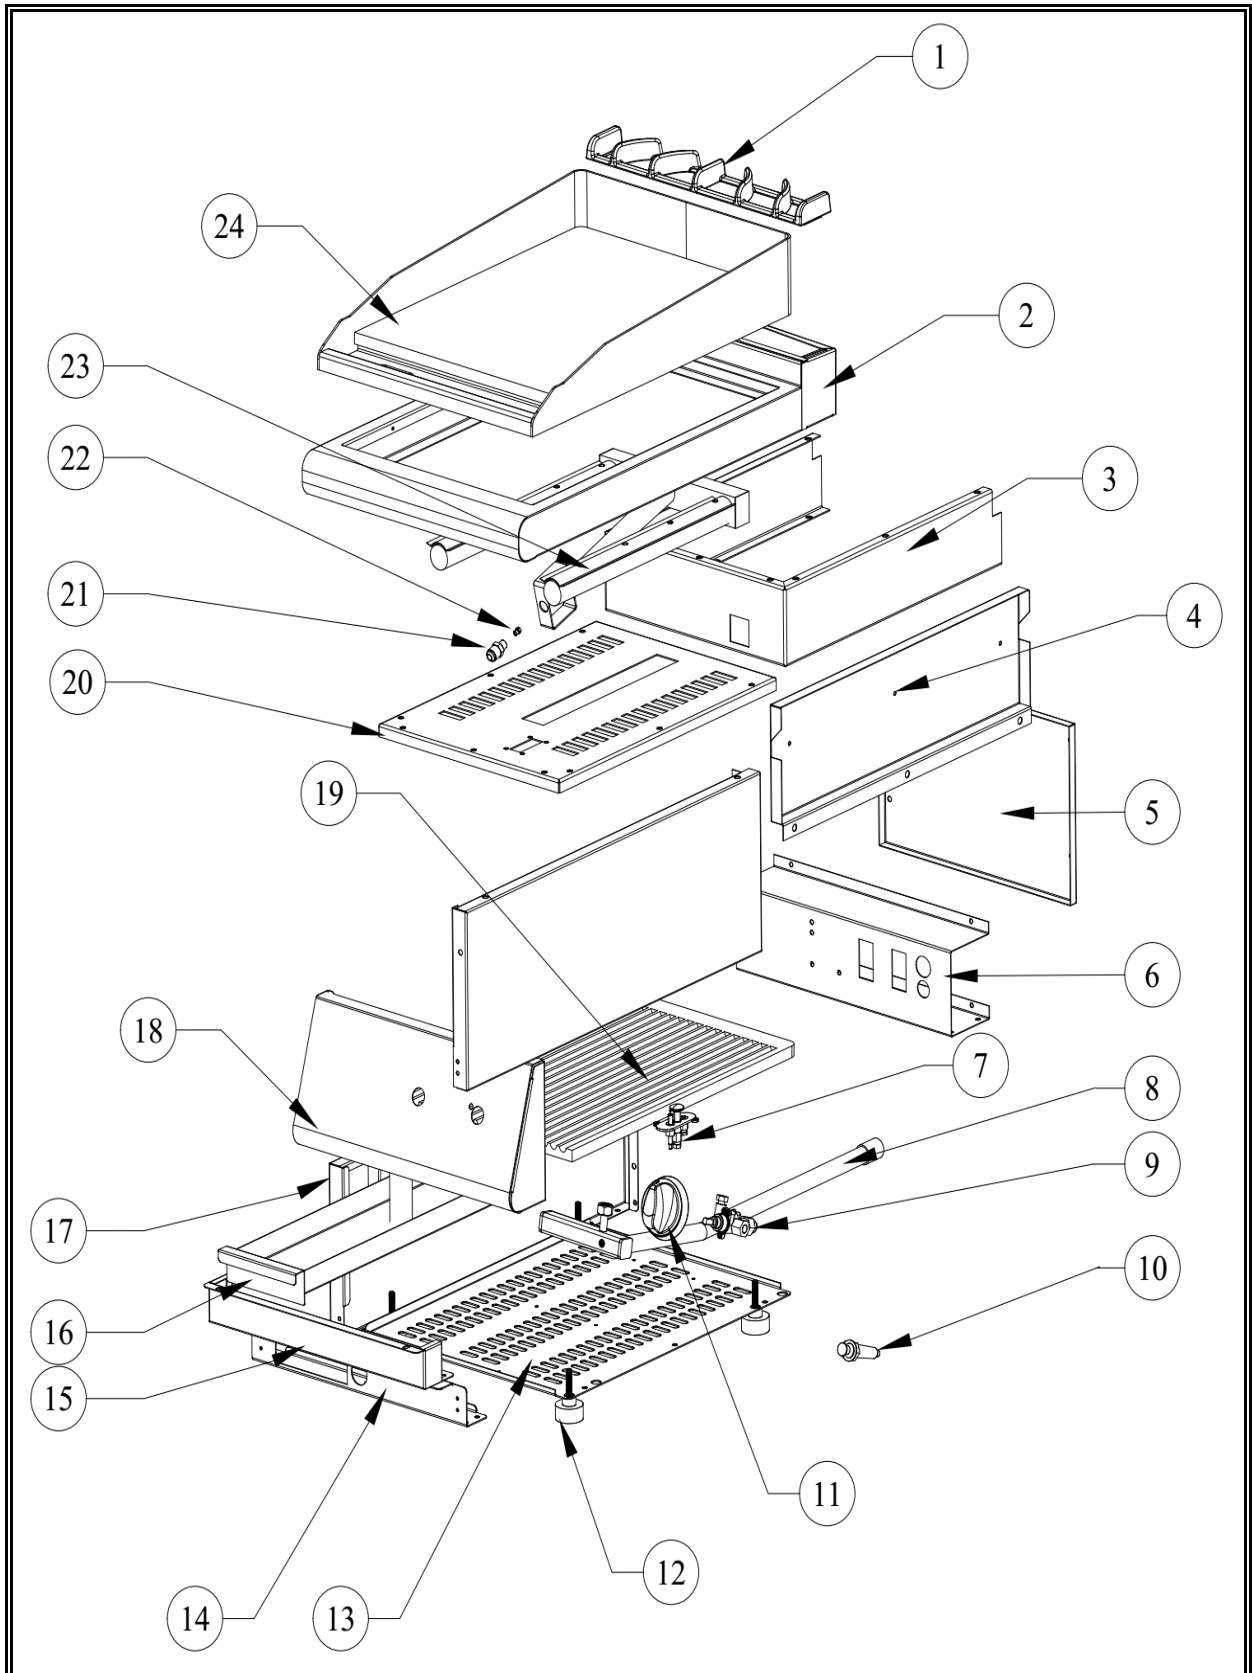

7178.0225

Onderdelen informatie
Erzatzteil information
Spare part information
Information de pièces

POS:	Art.No.:	Omschrijving:	Aantal:
1	9289.0280	Iron Cast Chimney	1
2		Worktop	1
3		Side Combustion Chamber	1
4		Side Panel Left	1
5		Back Panel	1
6		Electrical Installation Fixing Part	1
7	9289.0655	Pilot	1
8	9289.0320	Gas Tank	1
9	9289.0075	Gas Valve	1
10	9289.0665	Igniter	1
11	9289.0660	Knob	1
12	9289.0030	Adjustable Legs	4
13		Bottom Table	1
14		Front Support	1
15		Bottom Support	1
16		Oil Drawer	1
17		Left Side Panel	1
18		Front Panel	1
19		G7110G Griddle	1
20		Bottom Combustion Chamber	1
21	9289.0880	Reduction 5/16 " - 3/8 "	1
22		Injector M8 - 1.40 / 2.20	1
23	9289.0315	Burner	1
24		G71110G Griddle	1