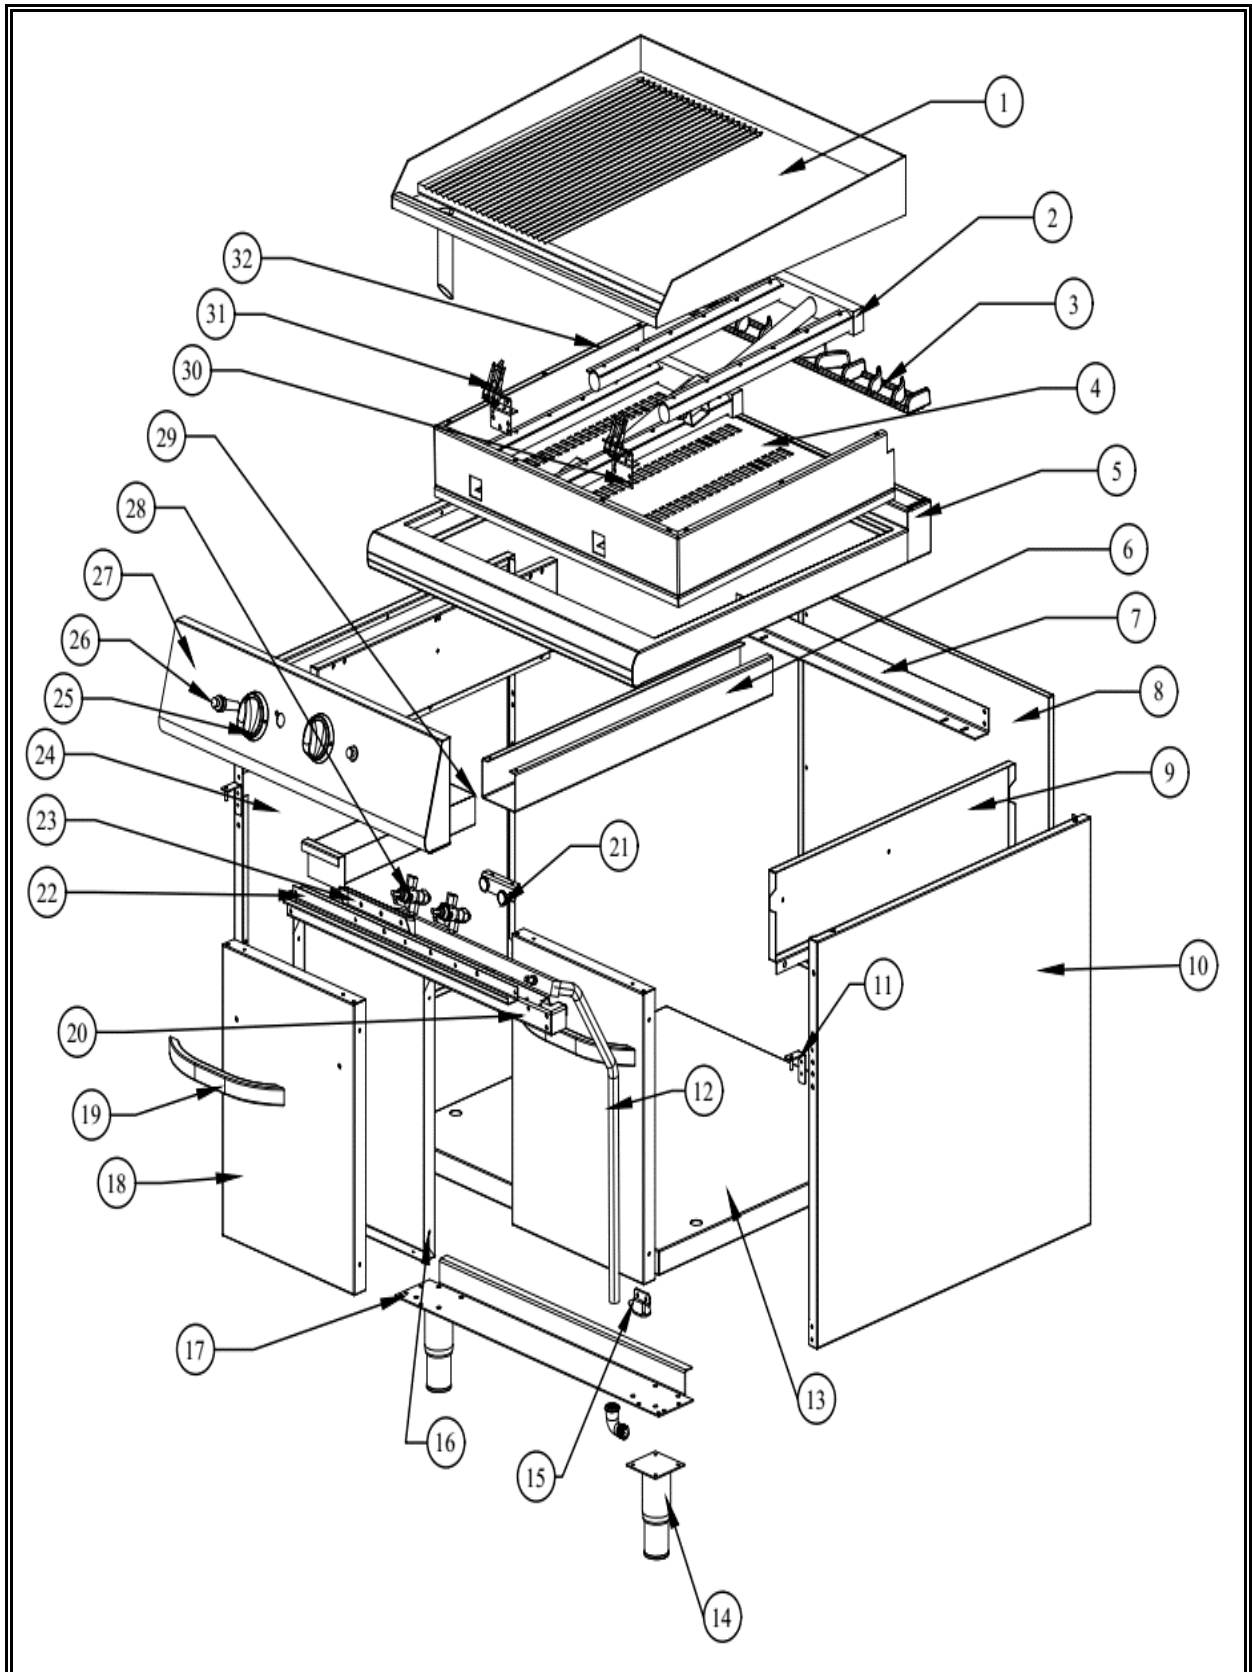

7178.0450

Onderdelen informatie
Erzatzteil information
Spare part information
Information de pièces

POS:	Art.No.:	Omschrijving:	Aantal:
1		Plate	1
2	9289.0315	Burner	1
3	9289.0280	Iron Cast Chimney	1
4		Bottom Combustion Chamber	1
5		Worktop	1
6		Oil Drawer Slider	1
7		Oil Drawer Slider Support	1
8		Back Panel	1
9		Side Panel Isolation	2
10		Side Panel Right	1
11		Upper Hinge	1
12	9289.0495	Gas Collector	1
13		Bottom Table	1
14	9289.0405	Adjustable Legs	4
15		Nether Hinge	1
16		Door Inner Part	1
17		Legs Fixing Part	2
18		Door Outer Part	1
19	9289.0410	Door Handle	1
20		Front Support	1
21	9289.0275	Magnet	1
22		Front Panel Fixing Part	1
23		Gas Collector Holder	1
24		Side Panel Left	1
25	9289.0660	Knob	1
26	9289.0665	Igniter	1
27		Front Panel	
28	9289.0075	Gas Tap	1
29		Oil Drawer	1
30		Pilot Holder	1
31	9289.0655	Pilot	1
32		Top Combustion Chamber	1