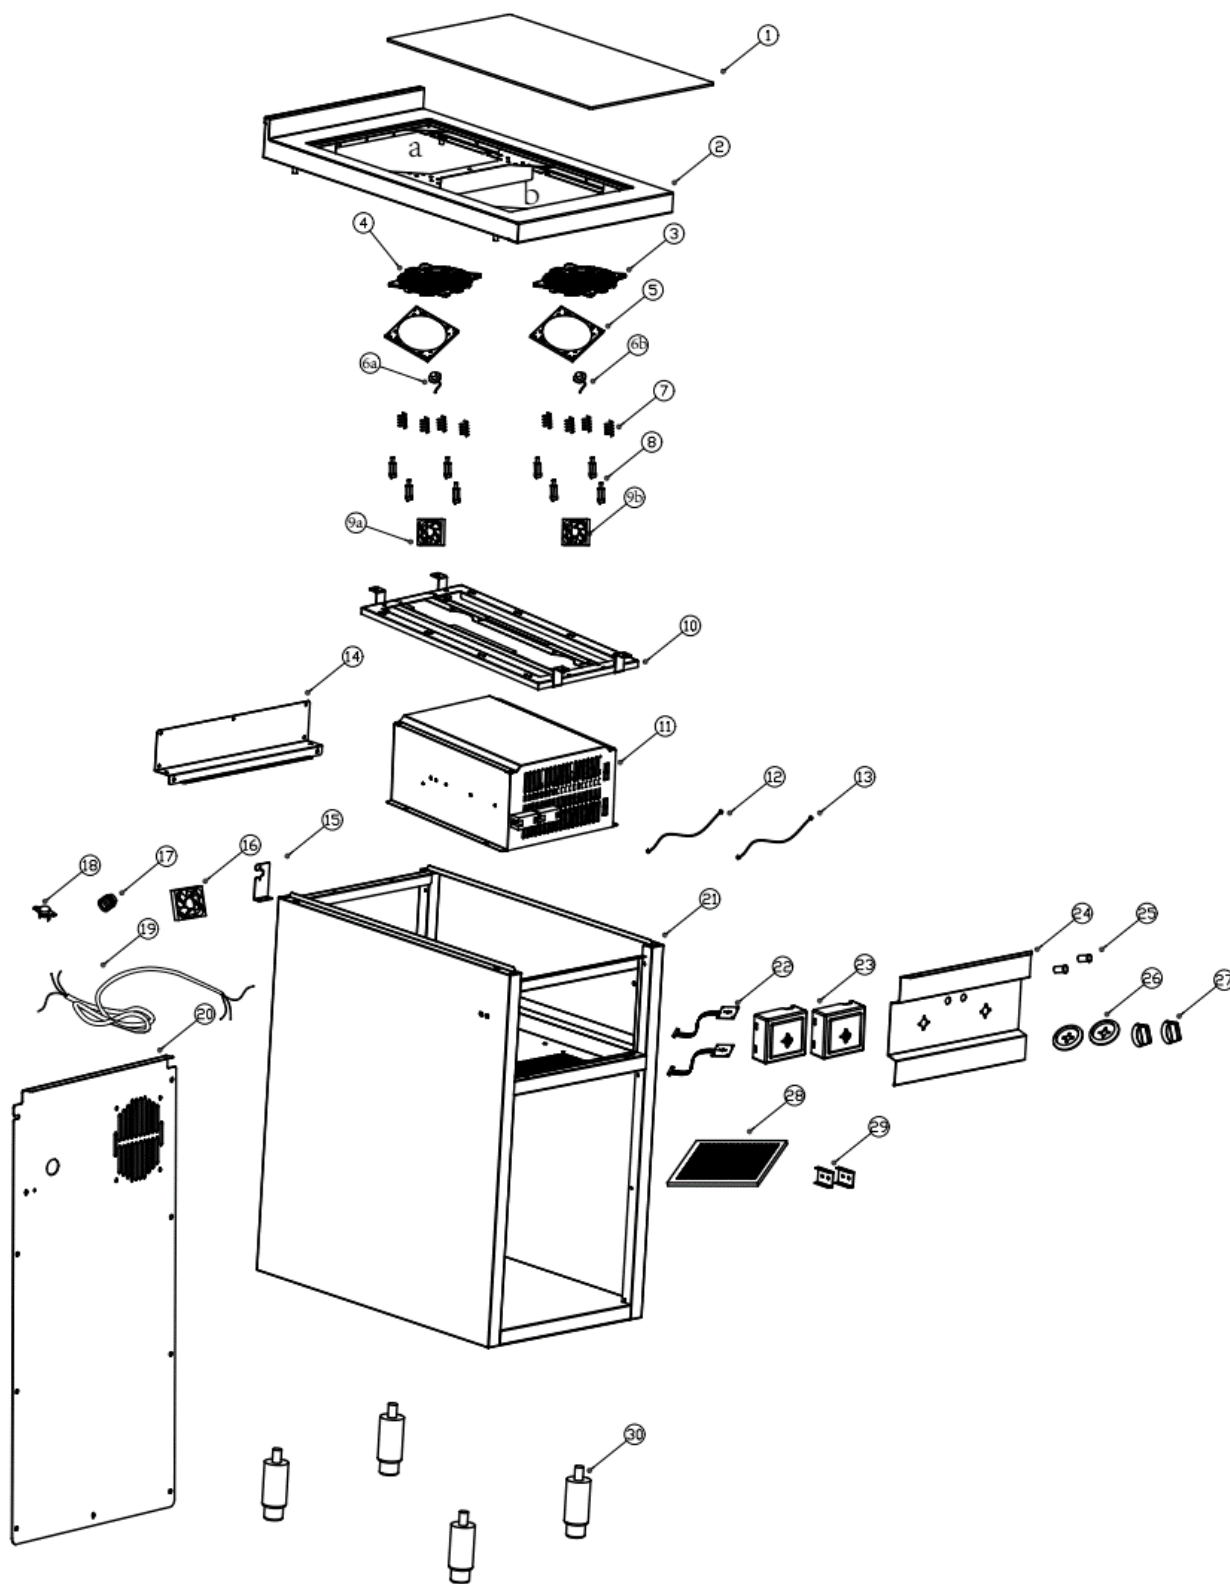

Spare part information

7545.0005

CombiSteel

7545.0005

Spare part list 7545.0005

POS:	Art.No.:	Omschrijving:	Aantal:
1	CS9806.0254	Glass	
2	**	Stainless steel top cover	
3	CS9806.0332	Heating coil with 350mm cable	
4	CS9806.0342	Heating coil with 600mm cable	
5	**	Aluminum sheet for coil	
6a	CS9806.0304	Sensor with black color connection	
6b	CS9806.0306	Sensor with blue color connection	
7	**	Spring	
8	**	Holding for heating coil	
9a	CS9806.0308	Fan with purple connection	
9b	CS9806.0310	Fan with red connection	
10	**	Iron support for heating coil	
11	CS9806.0340	PCB BOX	
12	CS9806.0314	Connect cable for control panel	
13	CS9806.0314	Connect cable for control panel	
14	**	Top panel backboard	
15	**	Thermostat fixed seat	
16	CS9806.0212	Motor fan 220V	
17	**	Fix for plug cord	
18	CS9806.0214	Thermostat	
19	**	Plug cord	
20	**	Backboard	
21	**	Stainless steel housing	
22	CS9806.0350	Control panel	
23	**	Inner case for control panel	
24	**	Stainless steel cover for control panel	
25	CS9806.0316	Indicator light	
26	CS9806.0318	Knob ring	
27	CS9806.0318	Knob	
28	CS9806.0268	Air filter	
29	**	Connection part	
30	CS9806.0266	Feet	
.		## = Parts cannot be ordered separately.	
.		** = No article number known, must be requested specifically.	