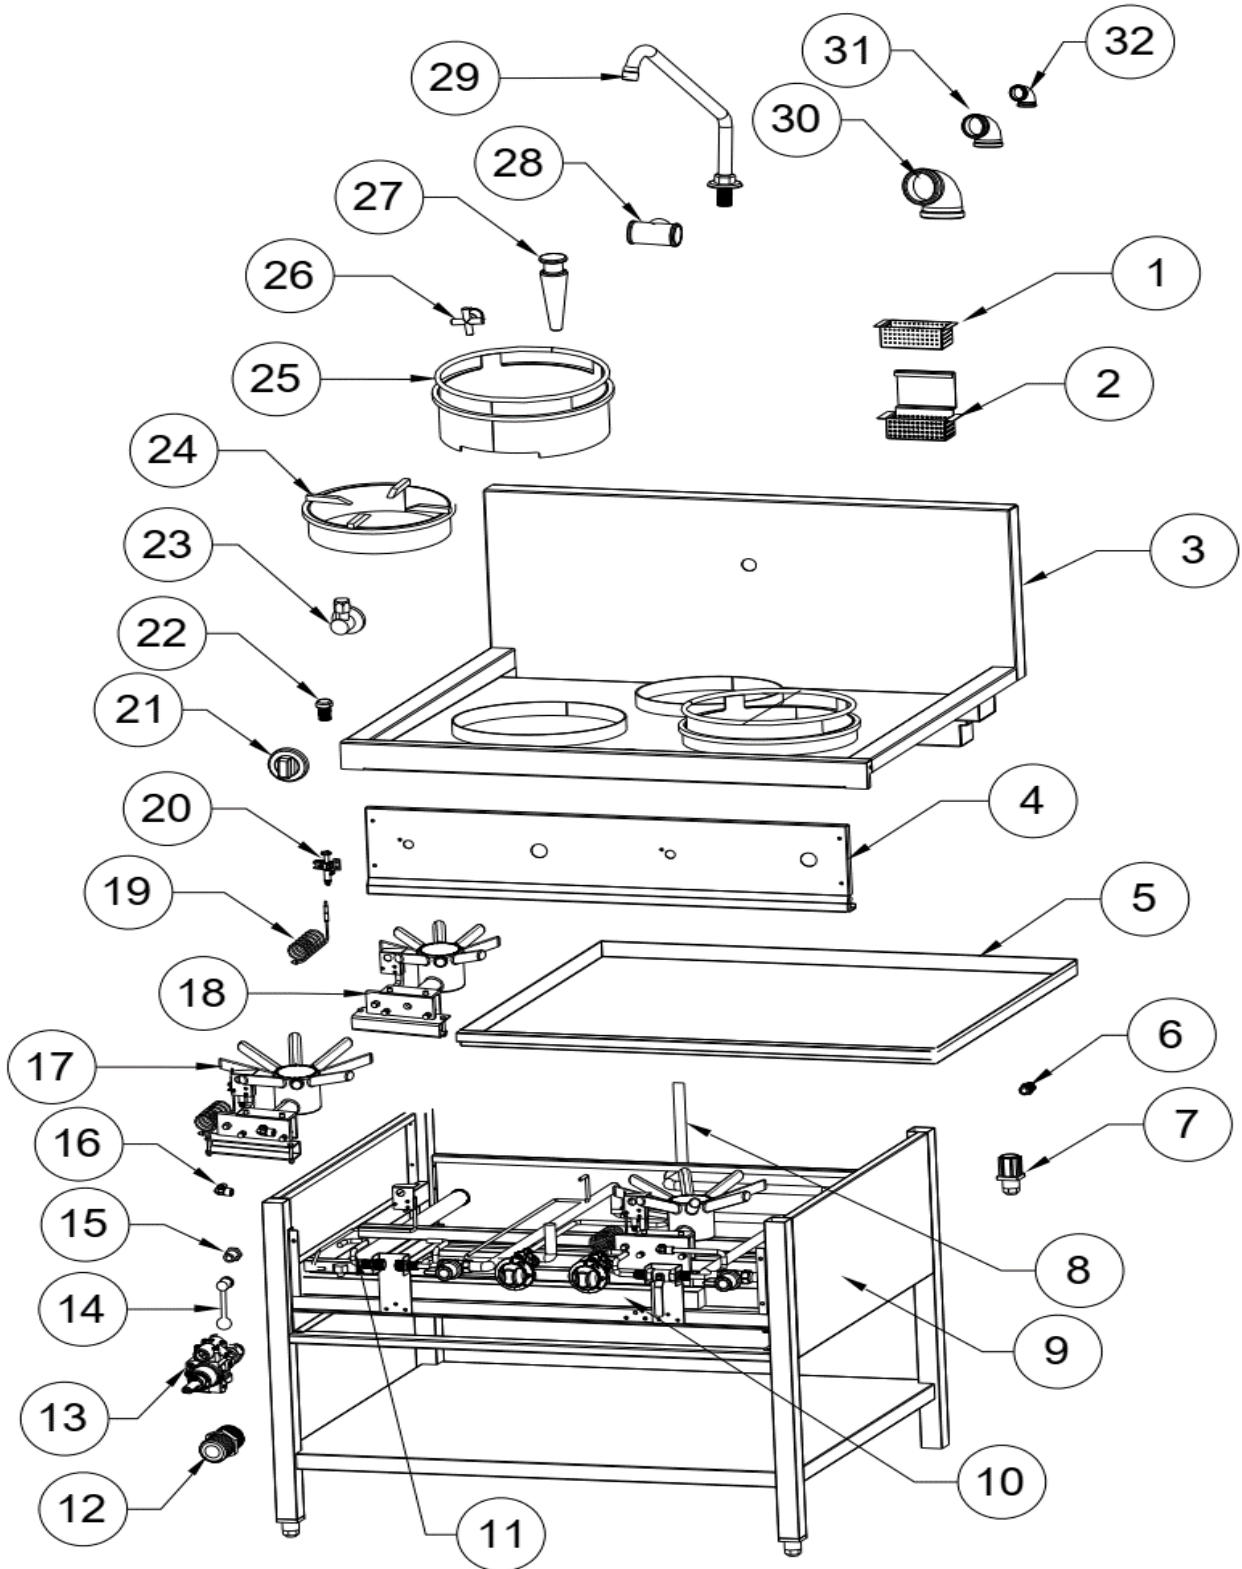

Spare part information

7178.1205

CombiSteel

Picture 7178.1205

Spare part list 7178.1205

POS:	Art.No.:	Omschrijving:	Aantal:
1	CS9289.1484	Drink Waste Water Drain Strainer	1
2	**	Drink Waste Water Drain Strainer External	1
3	**	Top Table	1
4	**	Front Panel	1
5	CS9289.1486	1/2"-1/2" Water Inlet Nipple 35mm (G5W201G-N)	1
6	**	Oil Drain	1
7	**	40x40 Cast Foot	4
8A	CS9289.1498	1/2"-1/2" Water Flex 1100mm	3
8B	CS9289.1492	1/2"-1/2" Water Flex 700mm	1
9	**	Carcas	1
10	**	Gas Tank	1
11	CS9289.1514	Gas Flex	1
12	CS9289.1510	1/2"-3/8" Reduction	4
13	CS9289.1185	Gas Valve	2
14	CS9289.1450	Gas Ball Valve	2
15A	CS9289.0920	Injector M8 Ø2,30mm (Ø215 Burner NG)	1
15B	CS9289.0105	Injector M8 Ø1,40mm (Ø215 Burner LPG)	1
15C	CS9289.1342	Injector M8 Ø3,50mm (Ø275 Burner NG)	2
15D	CS9289.0090	Injector M8 Ø1,80mm (Ø275 Burner LPG)	2
16	CS9289.1035	L Injector Inlet	3
17	CS9289.1470	Ø275mm Burner	2
18	CS9289.1460	Ø215mm Burner	1
19A	CS9289.1330	Thermocouple 800mm	1
19B	CS9289.1090	Thermocouple 400mm	2
20	CS9289.1305	Pilot	3
21	CS9289.1195	Knop	3
22	CS9289.1512	Nozzle (G5W201G-N)	1
23	CS9289.1480	Battery Neck	1
24	CS9289.1462	Ø256 Ring	1
25	CS9289.1472	Ø310 Ring	2
26	CS9289.1482	Water Ball Valve	2
27	CS9289.1516	Stopper	1
28	**	T Fitting	1
29	CS9289.1480	Water Filling	1
30	CS9289.1520	Elbow 1"	1
31	CS9289.1522	Elbow 3/4"	1
32	CS9289.1524	Elbow 1/2"	1
.		## = Parts cannot be ordered separately.	
.		** = No article number known, must be requested specifically.	