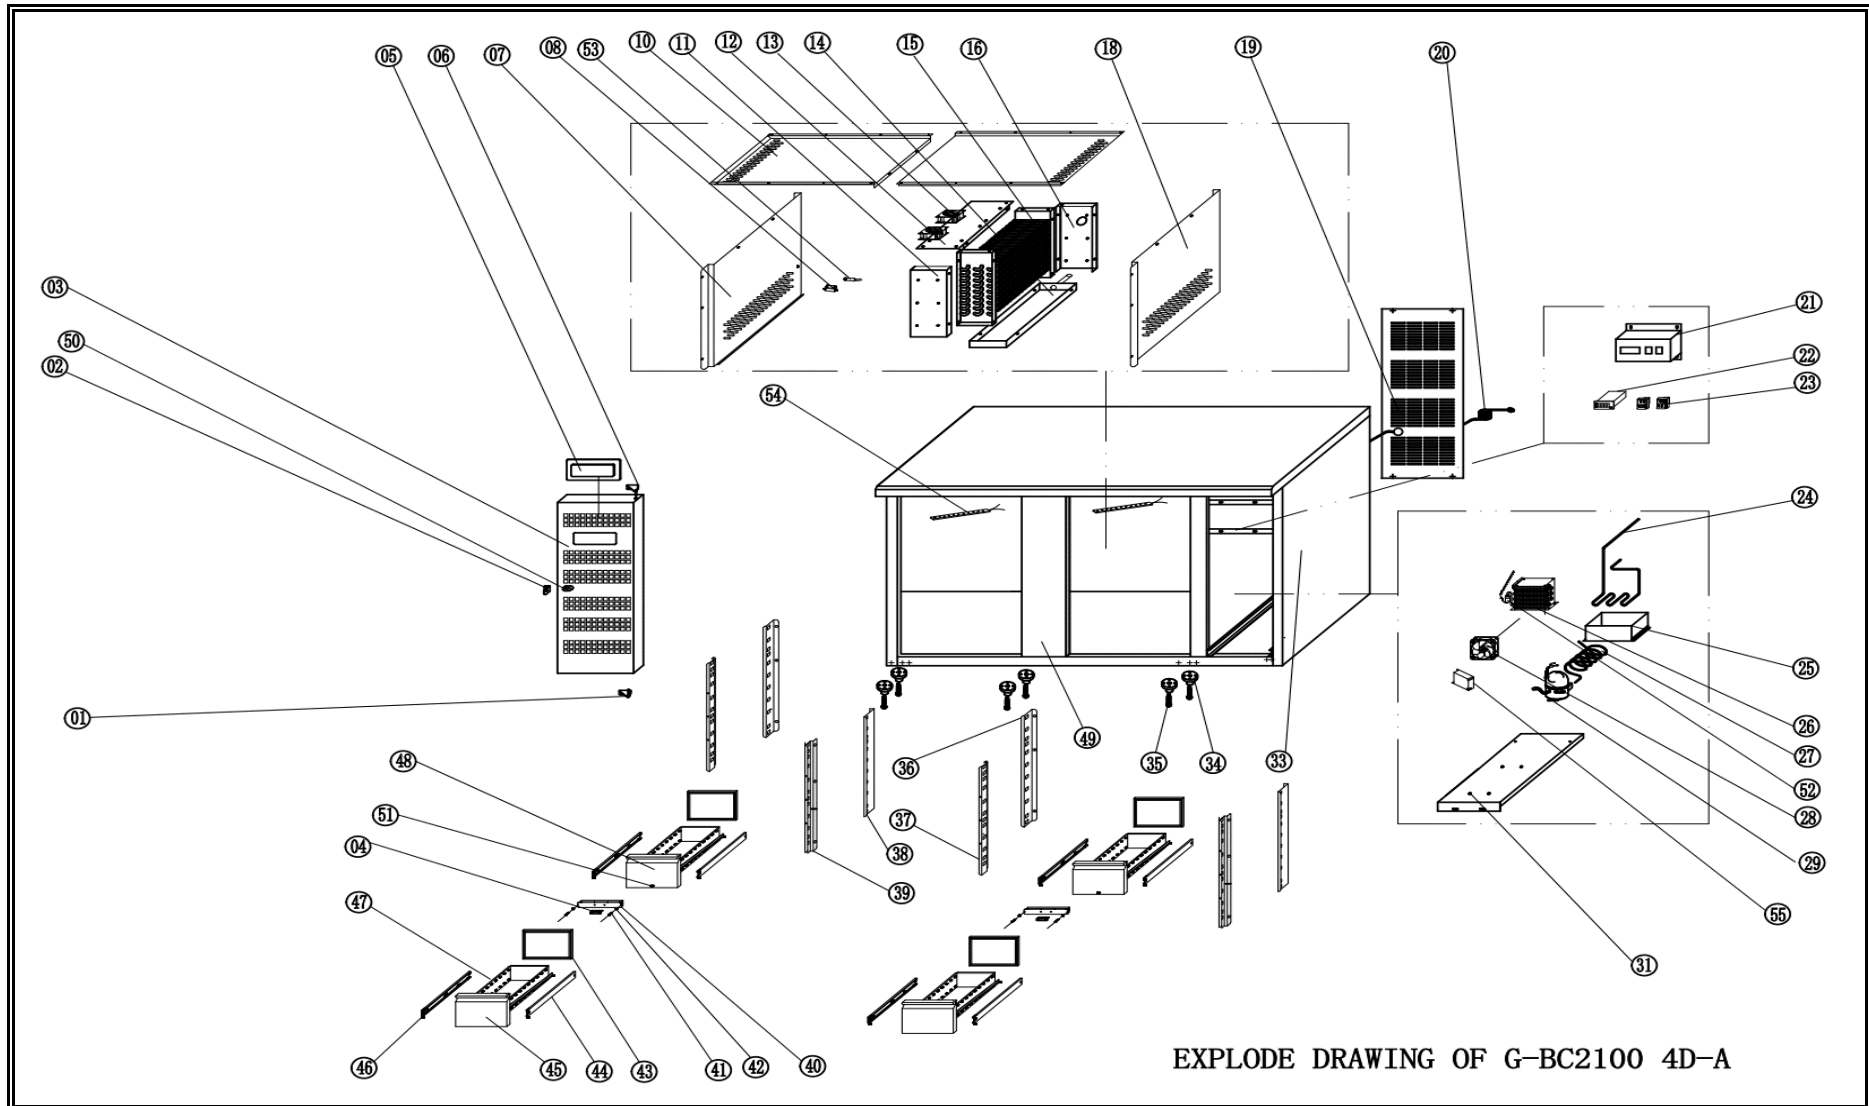

# Spare part information

**7450.0317**

Picture 7450.0317

EXPLODE DRAWING OF G-BC2100 4D-A

## Spare part list 7450.0317

POS:	Art.No.:	Omschrijving:	Aantal:
1	**	Front Panel Hinge Down	1
2	**	Front Panel Lock Hook	1
50	**	Front Panel Lock & Key	1
3	**	Front Panel	1
4	**	Look Hook for Drawer	2
5	**	Thermostat Cover	1
6	**	Front Panel Hinge Up	1
7	**	Evaporator Cover Left	1
8	CS9993.2448	Sensor Fixed Clip	1
9	CS9338.1502	Probe Padding	1
8	**	Sensor Fixed box	1
10	**	Air Flow Conduct Board Left	2
10	**	Air Flow Conduct Board Right	2
11	**	Evaporator Fixed Board Front	1
12	**	Fan Fixed Board	1
13	CS9999.0136	Evaporator Fan	2
14	CS9338.0915	Evaporator Water Pan	1
15	CS9338.0340	Evaporator	1
16	**	Evaporator Fixed Board Back	1
18	**	Evaporator Cover Right	1
19	**	Unit Room Cover	1
20	CS9338.2208	Plug	1
21	**	Front Thermostat Support	1
21	**	Front Thermostat Support	1
21	**	Rear Thermostat Support	1
22	CS9338.3545	Thermostat	1
23	CS9108.0244	Main Switch	2
24	**	Discharge Pipe	1
25	**	Water Box	1
26	CS9338.0280	Condenser	1
27	**	Suction Pipe	1
28	CS9999.0136	Condenser Fan	1
29	CS9390.2771	Compressor (R600a)	1
31	**	Unit Board	1
33	**	Body	1
34	**	Feet	6
35	**	Adjust Bolt	6
36	**	Back Support Left	2
37	**	Front Support Left	2
38	**	Back Support Right	2

## Spare part list 7450.0317

POS:	Art.No.:	Omschrijving:	Aantal:
39	**	Front Support Right	2
40	**	Bridge	2
41	CS9338.2602	Screw	4
42	CS9338.2602	Washer	4
43	CS9338.1176	Drawer Gasket	4
44	**	Drawer Guide Right	4
46	**	Drawer Guide Left	4
45	**	Down Drawer Panel	2
47	**	Drawer Body	4
48	**	Up Drawer Panel	2
49	**	Middle Bridge A with Heater	1
51	**	Drawer Lock & Key	1
52	**	Filter Drier	1
53	CS9181.2050	Sensor	1
54	**	Lamp	2
54	**	LED Lamp	2
55	**	LED Transformer	1
.		** = No article number known, must be requested specifically.	