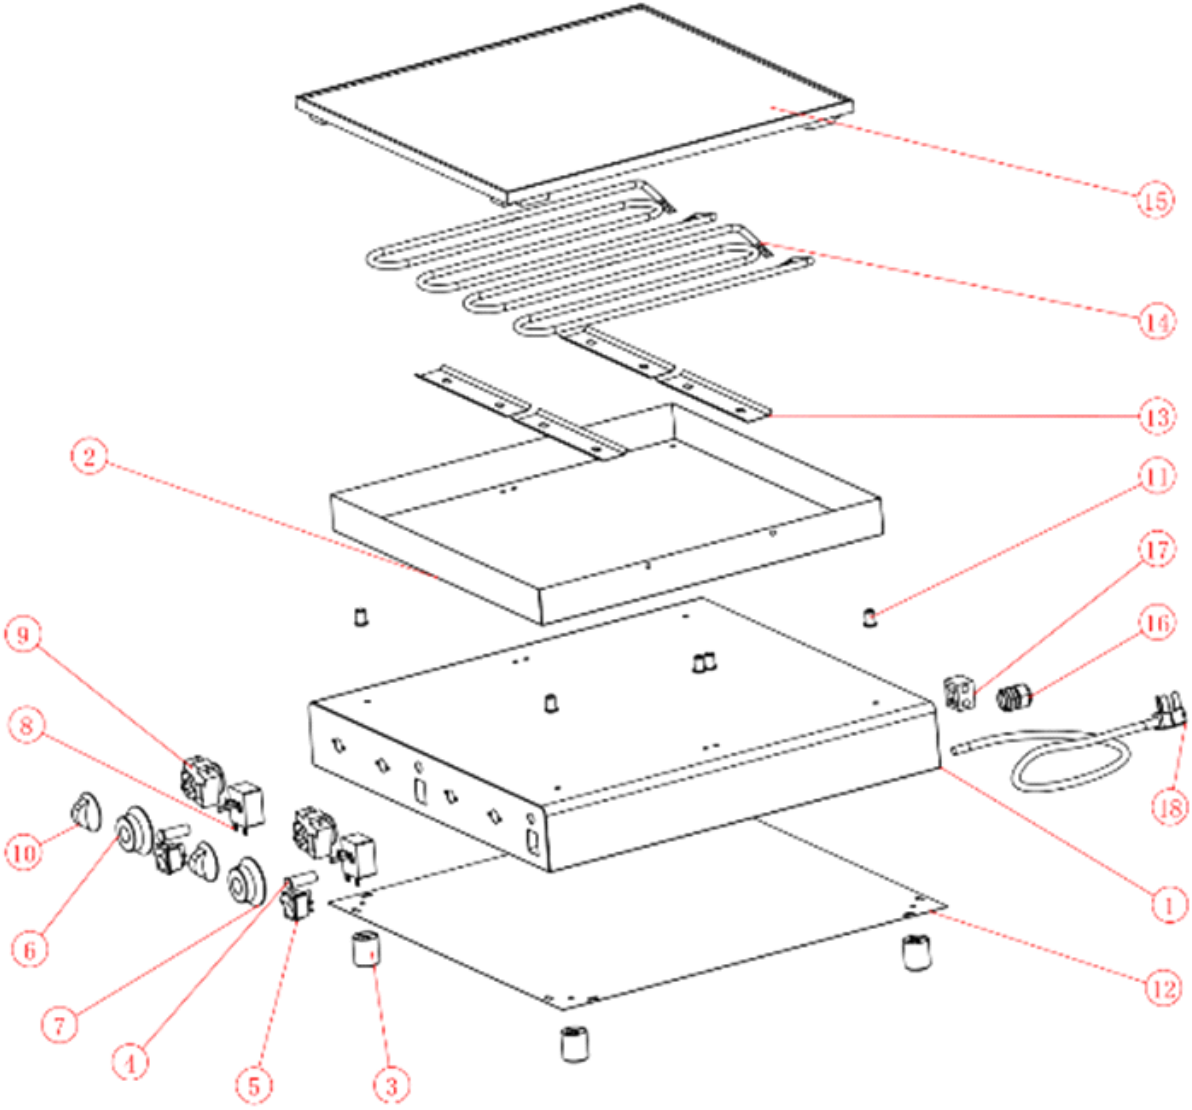

Spare part information

7540.0015

CombiSteel

7540.0015

Spare part list 7540.0015

POS:	Art.No.:	Omschrijving:	Aantal:
1	**	Base	1
2	**	Cover	1
3	CS9331.1812	Foot	4
4	CS9331.1802	Indicator	2
5	CS9331.1804	Switch	2
6/7/8	CS9331.1806	Thermostat	2
9/10	CS9331.1808	Timer	2
11	**	Support column	8
12	**	Base plate	1
13	**	Heating tube pressure plate	4
14	CS9331.1814	Heating tube	2
15	**	Mold	1
16	**	PG16 outlet sleeve	1
.		## = Parts cannot be ordered separately.	
.		** = No article number known, must be requested specifically.	