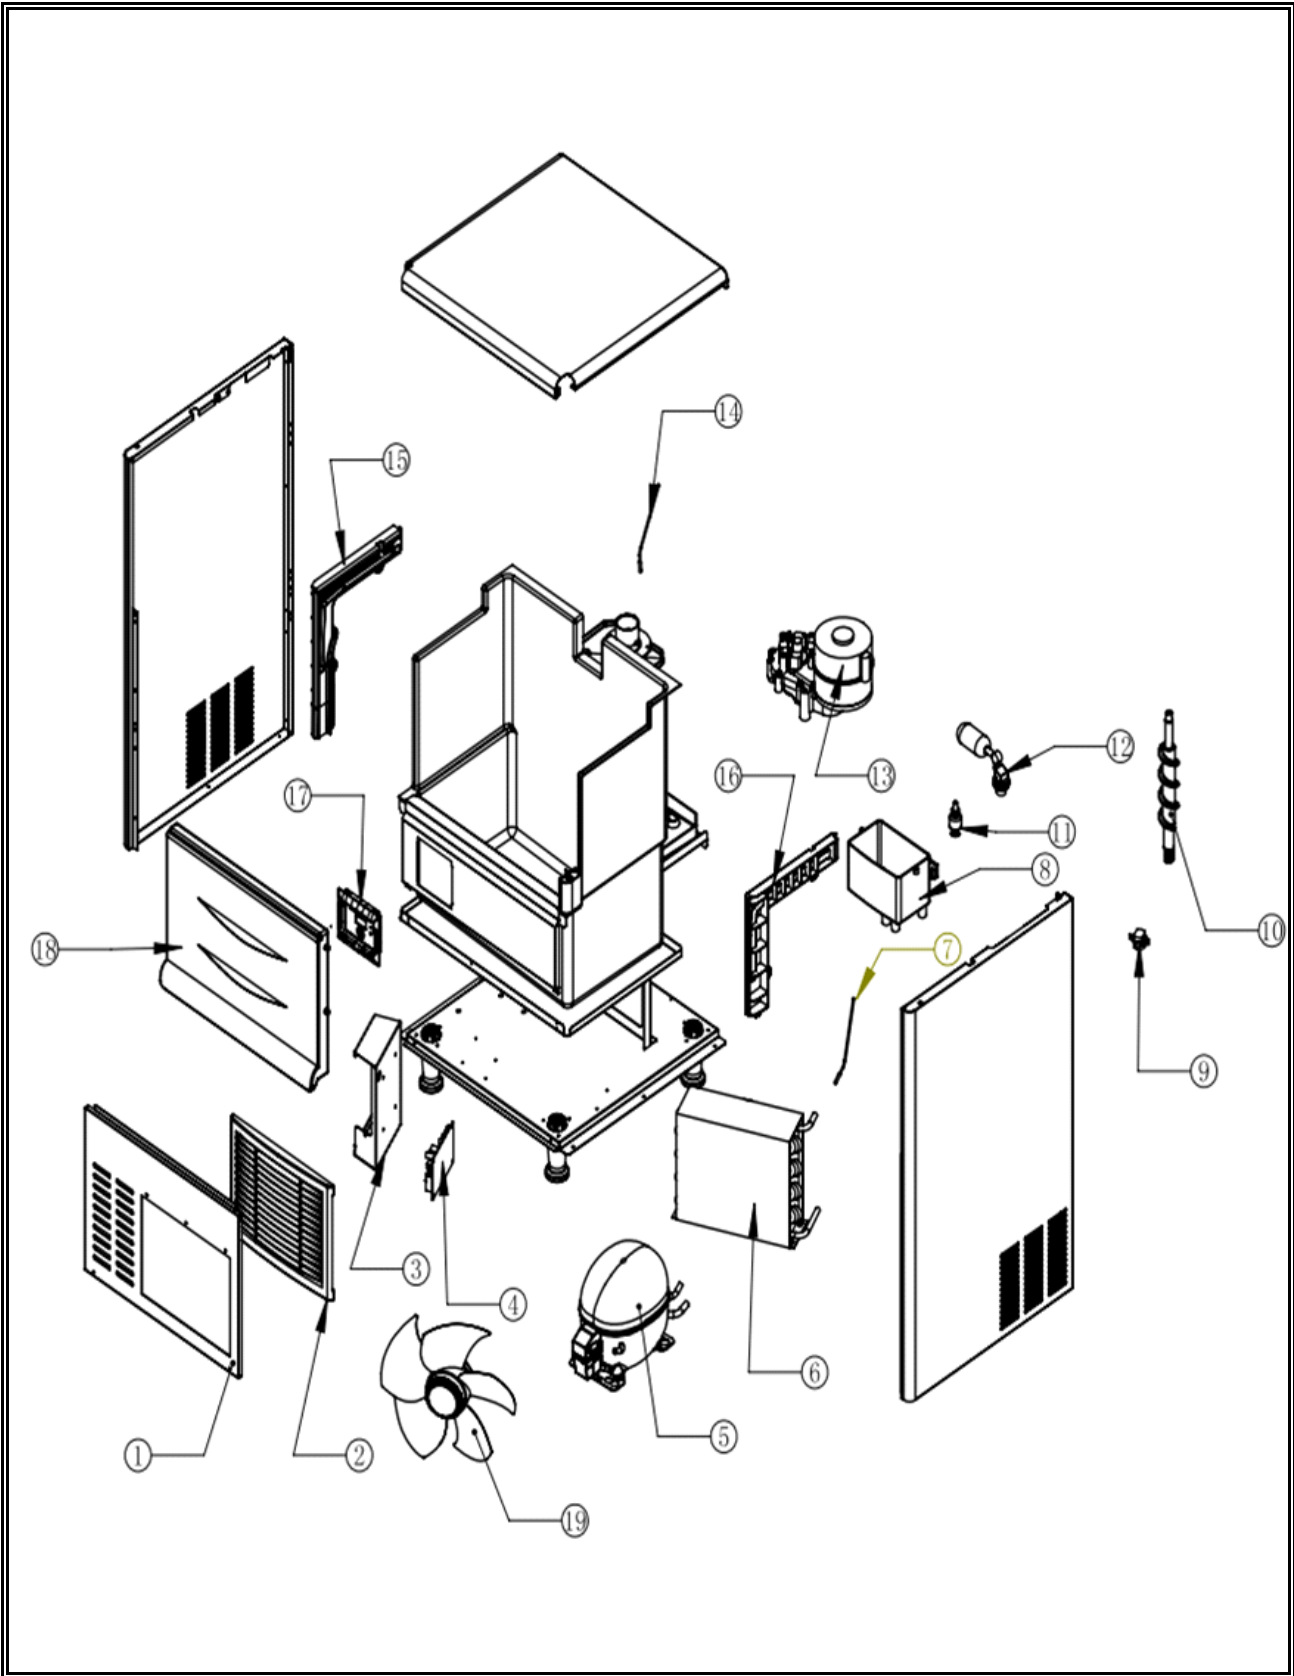

Spare part information

7081.0040

CombiSteel

7081.0040

Spare part list 7081.0040

| POS: | Art.No.: | Omschrijving: | Aantal: |
|------|-------------|---|---------|
| 1 | ** | Front ventilation window panel-41 | |
| 2 | ** | Plastic ventilation window | |
| 3 | ** | Electrical box body | |
| 4 | CS9207.2100 | PC-508 | |
| 5 | CS9168.2110 | Compressor NUY55RA | |
| 6 | ** | Condenser-31 | |
| 7 | CS9207.2020 | Condensation sensor | |
| 8 | ** | Water tank-258 | |
| 9 | CS9207.2102 | Ice blade-128 | |
| 10 | CS9207.2104 | Ice Drill-068 | |
| 11 | CS9207.2106 | Water level sensor | |
| 12 | CS9207.2108 | Floating ball valve | |
| 13 | CS9207.2112 | Reducer | |
| 14 | CS9207.2110 | Evaporation sensor | |
| 15 | ** | Left slide of Door-41 | |
| 16 | ** | Right slide of Door-41 | |
| 17 | CS9207.2028 | Display panel | |
| 18 | ** | Door-41 | |
| 19 | CS9207.2004 | Fan Motor | |
| . | | ## = Parts cannot be ordered separately. | |
| . | | ** = No article number known, must be requested specifically. | |