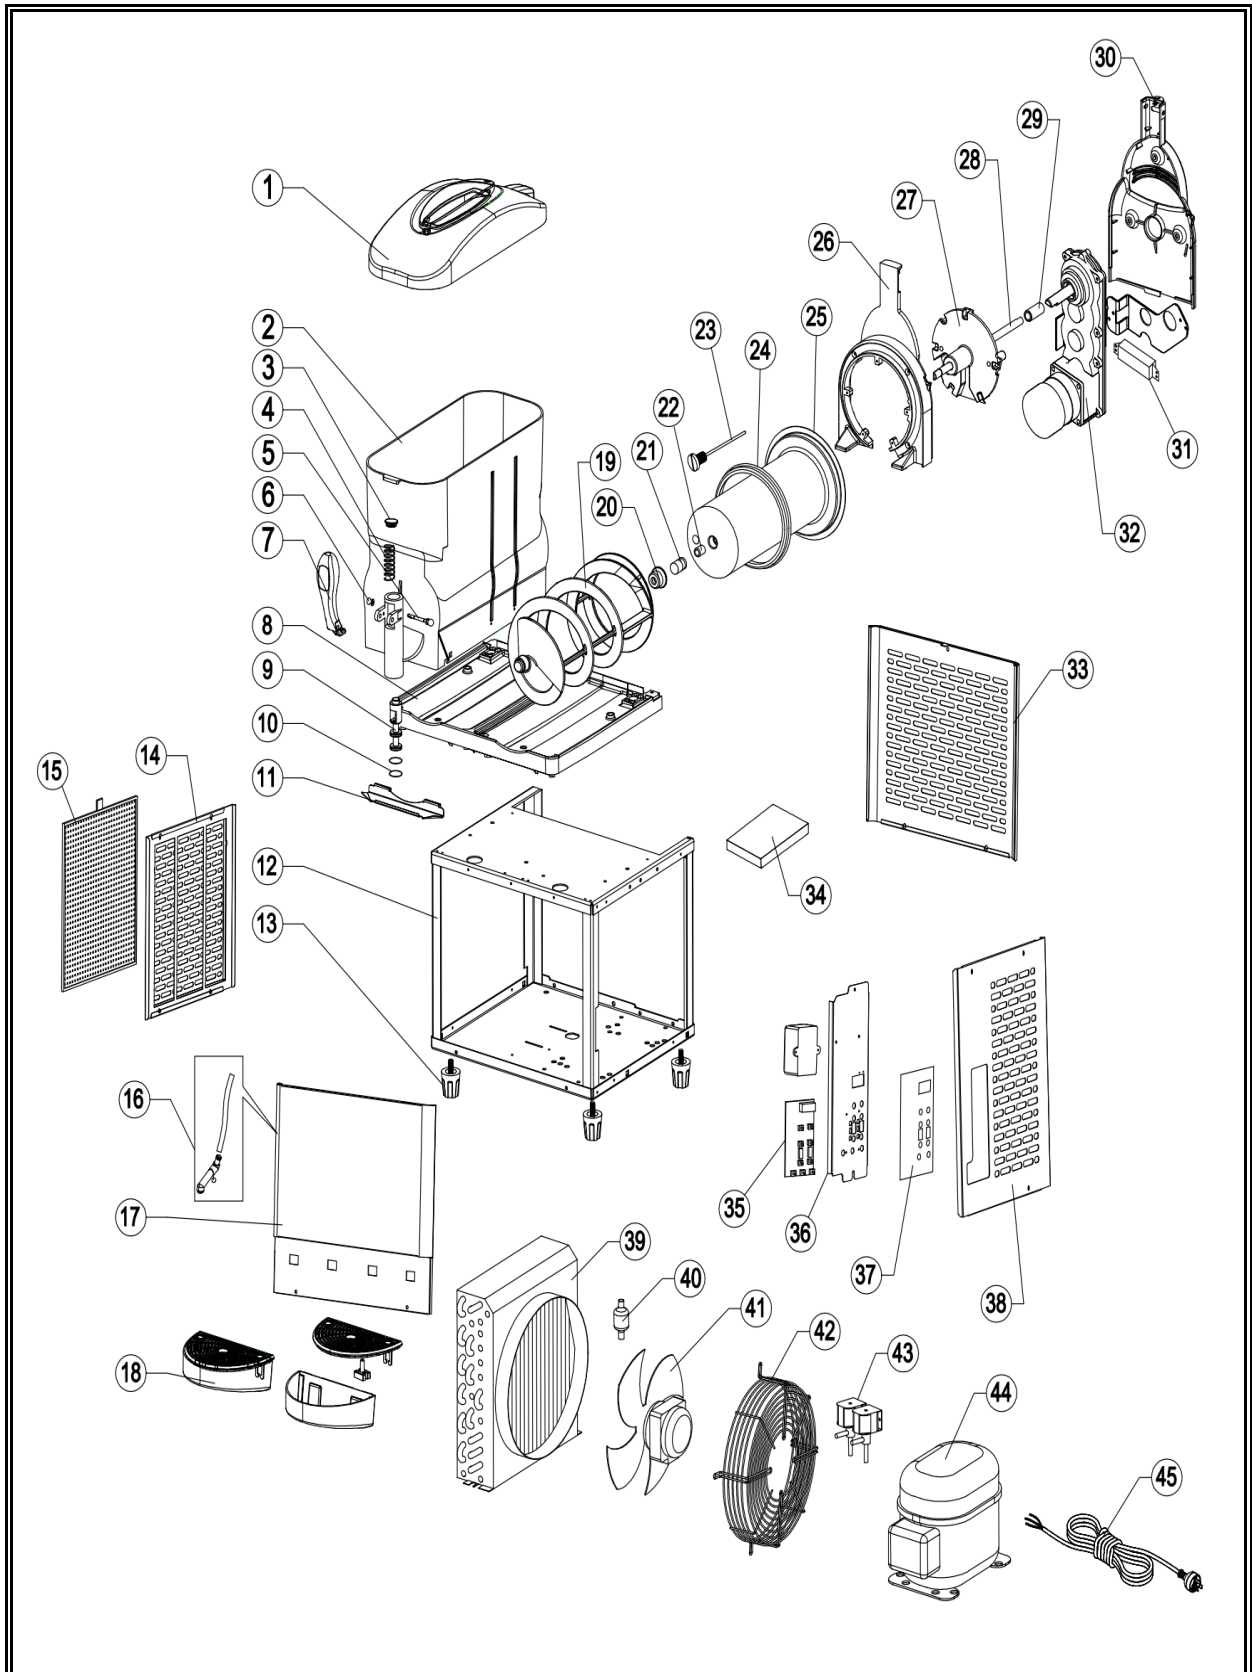

7537.0015

v1.0

Onderdelen informatie
Erzatzteil information
Spare part information
Information de pièces

Onderdelenlijst 7537.0015

POS:	Art.No.:	Omschrijving:	Aantal:
1	CS9051.2602	Bowl Cover with LED light	
2	CS9051.2604	Bowl	
3	CS9051.2606	Seal	
4	CS9051.2608	Spring of tap	
5	CS9051.2610	Pin of Handle	
6	CS9051.2612	Nut of Pin	
7	CS9051.2614	Handle	
8	**	Top panel	
9	CS9051.2616	Lever of Tap	
10	CS9051.2618	Seal of Tap	
11	CS9051.2644	Water Guider	
12	**	Frame	
13	CS9051.2620	Leg	
14	**	Left hand side panel	
15	**	Condenser filter	
16	CS9051.2622	Drain Pipe	
17	**	Front Cover	
18	CS9051.2624	Water tray (set)	
19	CS9051.2626	Auger	
20	CS9051.2628	Seal of auger	
21	CS9051.2632	Seal of axis	
22	CS9051.2632	Washer of axis	
23	CS9051.2634	Sensor	
24	CS9051.2630	Seal of evaporator	
25	CS9051.2660	evaporator	
26	CS9051.2678	Seat of evaporator (front)	
27	CS9051.2680	Seat of evaporator (inner)	
28	CS9051.2636	Axis	
29	CS9051.2638	Connector of axis	
30	CS9051.2682	Seat of evaporator (back)	
31	**	Driver of Brushless DC	
32	CS9051.2640	Gear Motor	
33	**	Rever Guard	
34	CS9051.2648	Power supply	
35	CS9051.2654	Controller	
36	CS9051.2688	Control panel	
37	CS9051.2694	Sticker of control panel	
38	**	Right hand side panel	
39	CS9051.2658	Condenser	
40	CS9051.2666	Dry Filter	
41	CS9051.2664	Condenser Fan Motor	
42	CS9051.2696	Condenser Fan Motor Cover	
43	CS9051.2672	Solenoid Valve (set)	
44	CS9180.2094	Compressor	

Onderdelenlijst 7537.0015

POS:	Art.No.:	Omschrijving:	Aantal:
45	**	Power cord	

** = No article number known, must be requested specifically.

7537.0015

Combisteel BV

Lightschip 63
3991CP Houten
The Netherlands