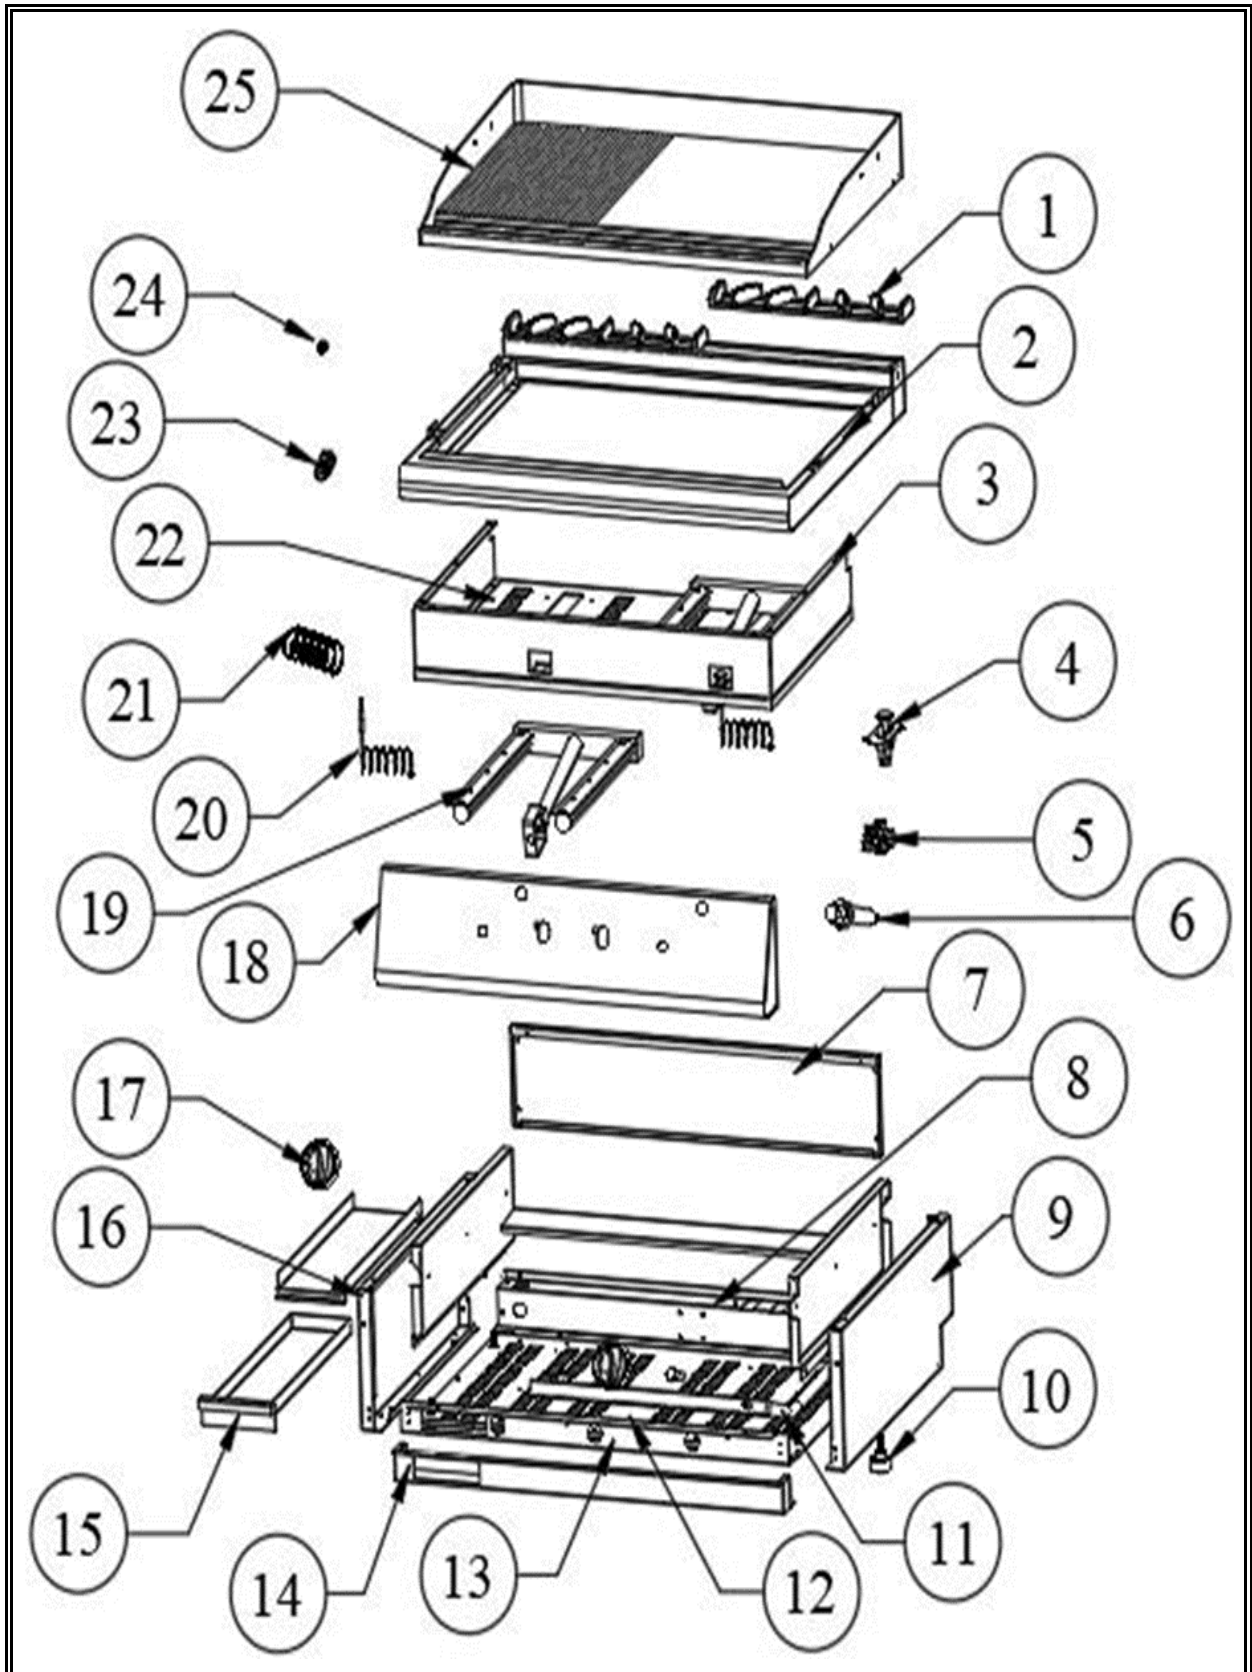

CombiSteel

7178.0262

v1.0

Onderdelen informatie
Erzatzteil information
Spare part information
Information de pièces

Onderdelenlijst 7178.0262

POS:	Art.No.:	Omschrijving:	Aantal:
1	CS9289.0280	Iron Cast Chimney	1
2	**	Top Table	1
3	**	Side Combustion Chamber	1
4	CS9289.0655	Aluminized Pilot	2
5	CS9289.0075	Gas Valve	2
6	CS9289.0665	Piezo Igniter	2
7	**	Back Panel	1
8	**	Electrical Installation Fixing Part	1
9	**	Right Side Panel	1
10	CS9289.0030	Adjustable Legs	4
11	CS9289.0330	Gas Tank	1
12	**	Bottom Table	1
13	**	Front Support	1
14	**	Bottom Support	1
15	CS9289.1420	Oil Drawer	1
16	**	Left Side Panel	1
17	CS9289.0660	Ø8 Knob	2
17A	CS9289.0907	Knob Pad with Igniter	2
18	**	Front Panel	1
19	CS9289.0315	Burner	2
20	CS9289.0402	M8 Thermocouple 80cm	2
21	CS9289.1330	Igniter Cable 80cm	2
22	**	Combustion Chamber Bottom	1
23	CS9289.0880	Reduction 5/16" - 3/8"	2
24A	CS9289.0105	M8 Inj LPG Ø 1.40mm	2
24B	CS9289.0325	M8 Inj NG Ø 2.20mm	2
25	**	1/2 Chrome Ribbed Plate	1
		** = No article number known, must be requested specifically.	