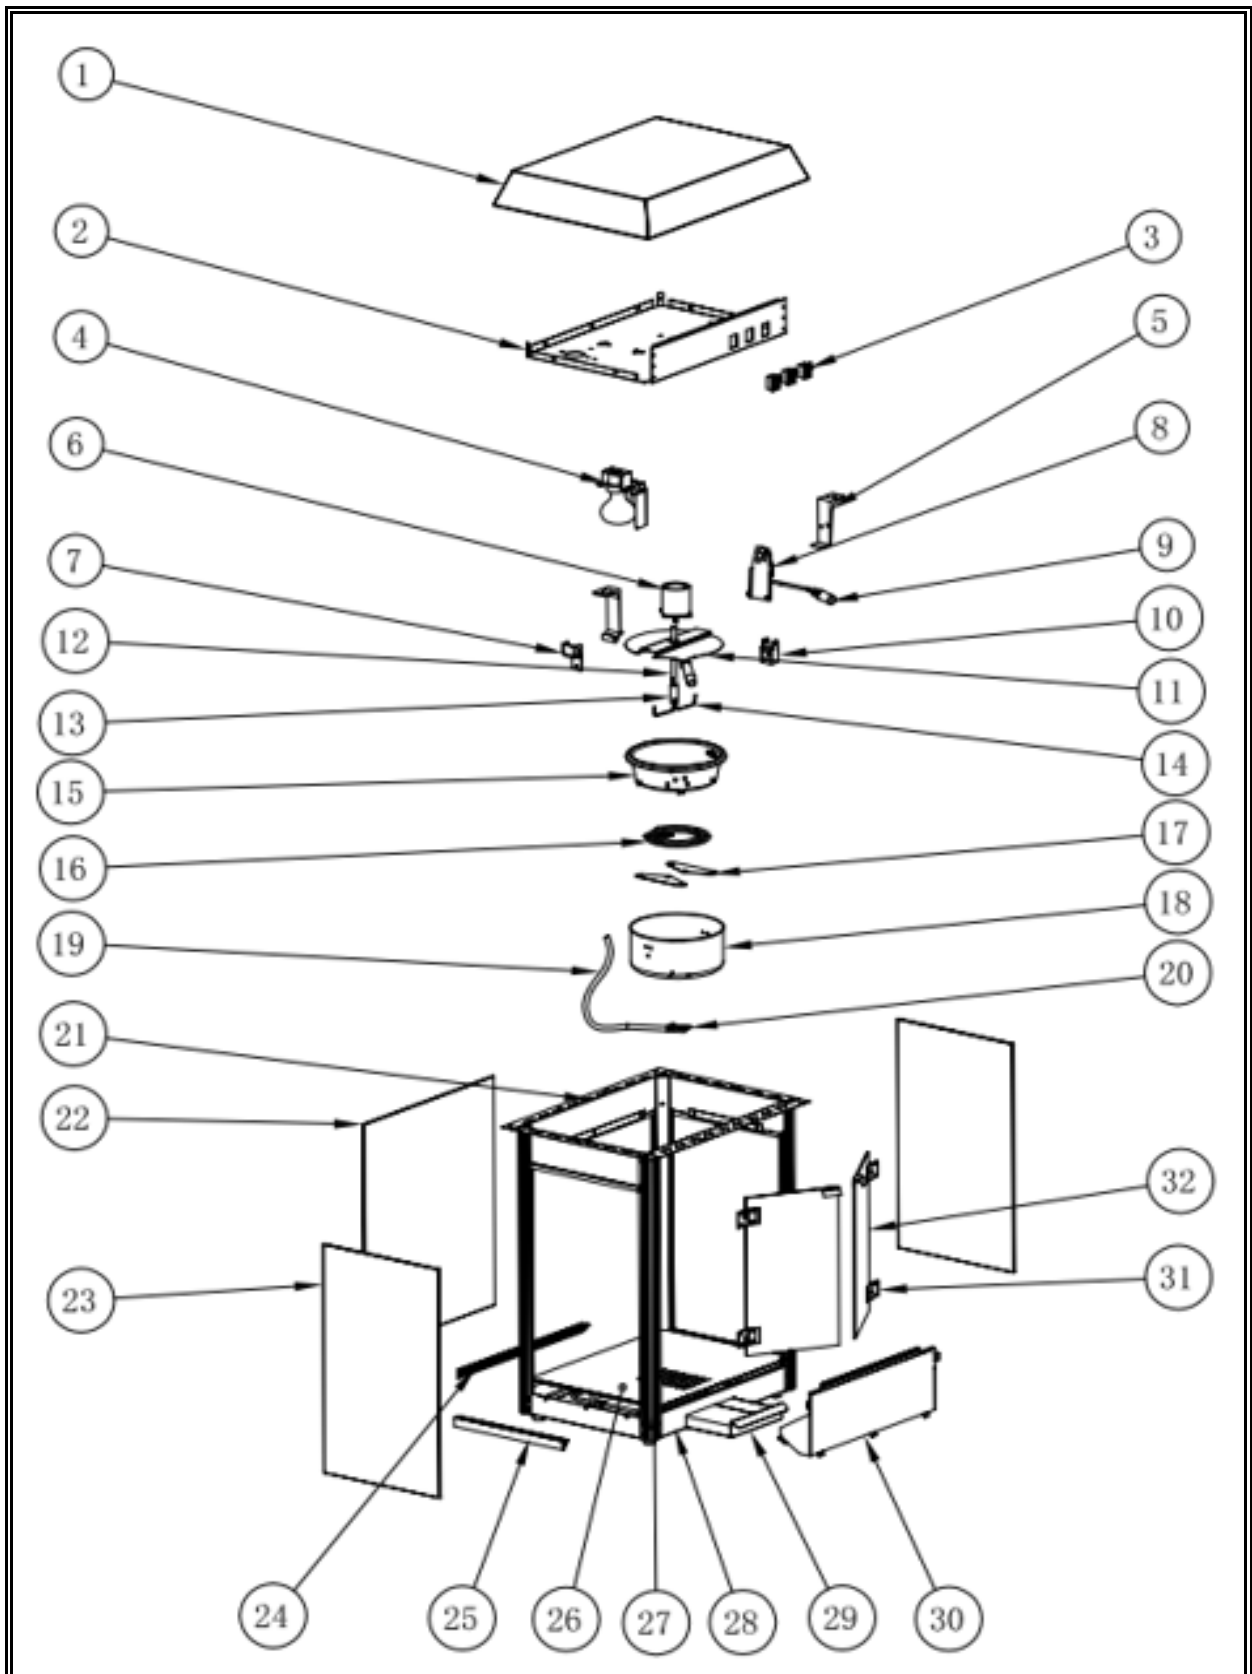

CombiSteel

7455.0810 - 0815

v1.0

Onderdelen informatie
Erzatzteil information
Spare part information
Information de pièces

CombiSteel

7455.0810 - 0815

Onderdelenlijst 7455.0810 - 0815

POS:	Art.No.:	Omschrijving:	Aantal:
1		Top roof	
2		Upper panel	
3	CS9030.0510	Switch	
4	CS9991.0047	Bulb element	
5		Left-right pothook	
6		Motor	
7		Hanging buckle	
8		Pane for Kettle	
9		Handle	
10		Hasp	
11		Cover plate cover plate	
12		Poking bar	
13		Spare parts for poking bar	
14		Stir bar	
15		Inside kettle	
16		Heating pipe	
17		Pressing plate for heating pipe	
18		Outside Kettle	
19		Soft pipe	
20		Connecting line for soft pipe	
21		Panel	
22		Back side of glass	
23		Left-right glass	
24		Groove for back side of glass	
25		Groove for left-right glass	
26		Undertake board	
27		Aluminum foot	
28		Bottom set	
29	CS9331.0746	Drawer	
30		Under the door of panel	
31		Fastener between door and pillar	
32		Front door	
A	CS7455.0840	Serviciset	
B	CS7455.0845	Popcornpanset	