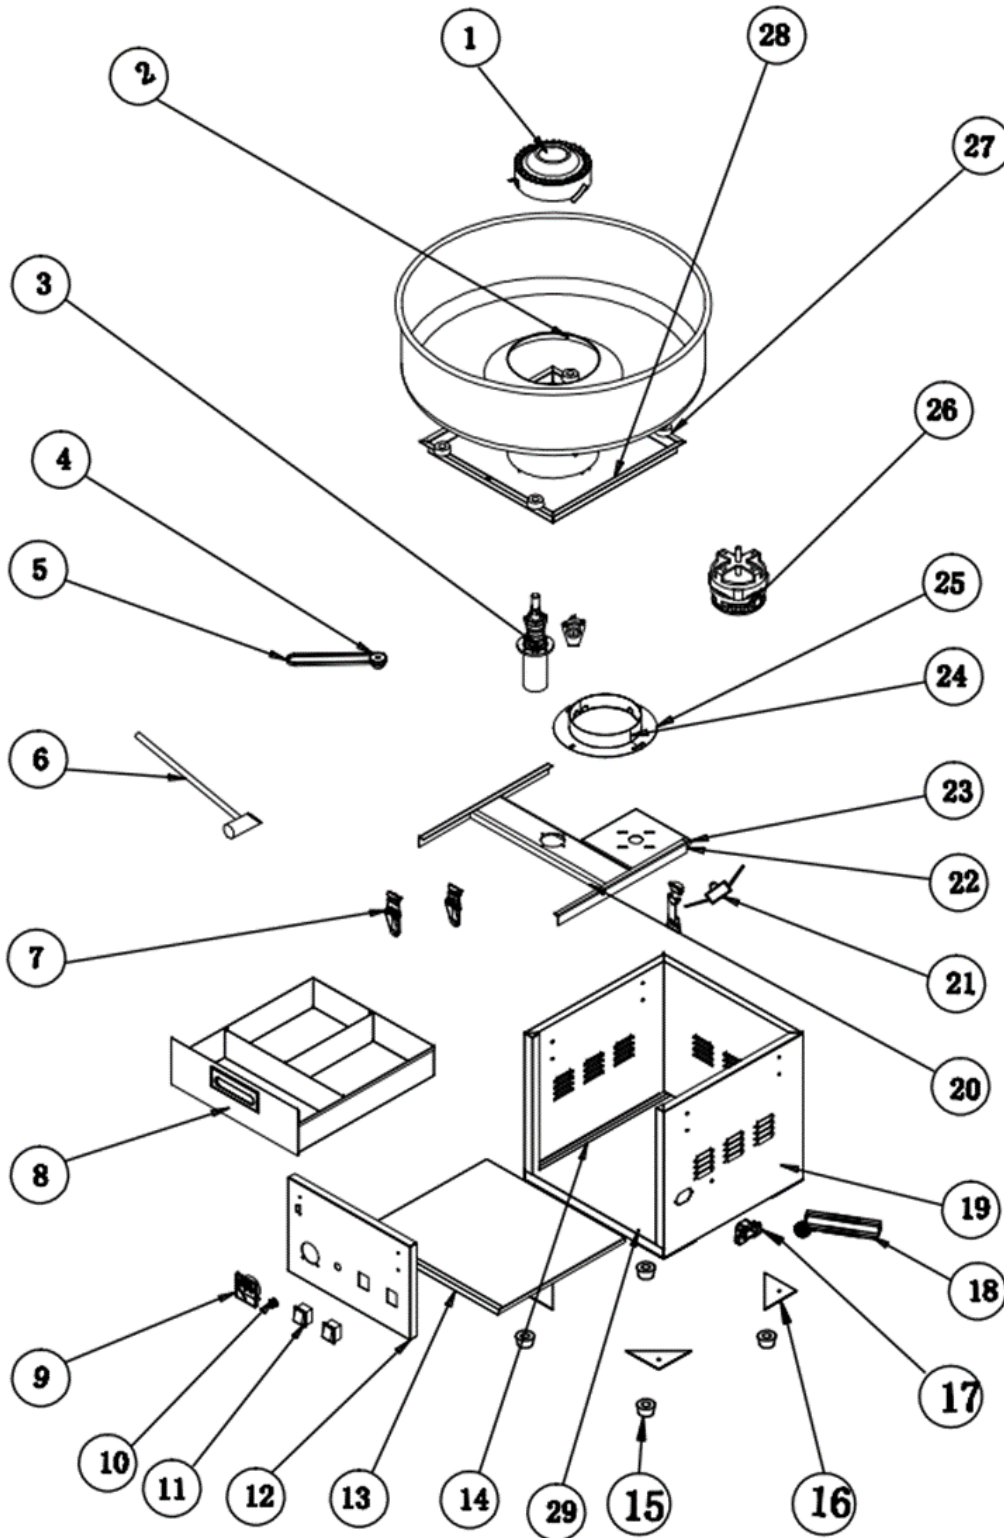

Spare part information

7455.0805

CombiSteel

7455.0805

Spare part list 7455.0805

POS:	Art.No.:	Omschrijving:	Aantal:
A	CS7455.0835	Servicekit	
B	CS7455.0830	Cover	
1	CS9356.0060	Sugar head	
2	**	Pan	
3	**	Axes assemble	
4	**	Motor pully	
5	CS9356.0065	Belt	
6	CS9356.0145	Sugar Spoon	
7	**	Clamp	
8	**	Drawer	
9	CS9356.0075	Voltmeter	
10	CS9356.0130	Fuse Holder	
11	**	Switch	
12	**	Panel	
13	**	Middle plate	
14	**	Guide	
15	**	Rubber feet	
16	**	Baseboard	
17	**	Socket	
18	**	Power cord	
19	**	Body	
20	**	Rotor plate	
21	**	Motor starting capacitor	
22	**	Fixed plate	
23	**	Motor plate	
24	**	Protective hood B	
25	**	Protective hood A	
26	CS9356.0090	Motor	
27	**	Rubber feet of top plate	
28	**	Top plate	
29	**	Baseboard	
.		## = Parts cannot be ordered separately.	
.		** = No article number known, must be requested specifically.	