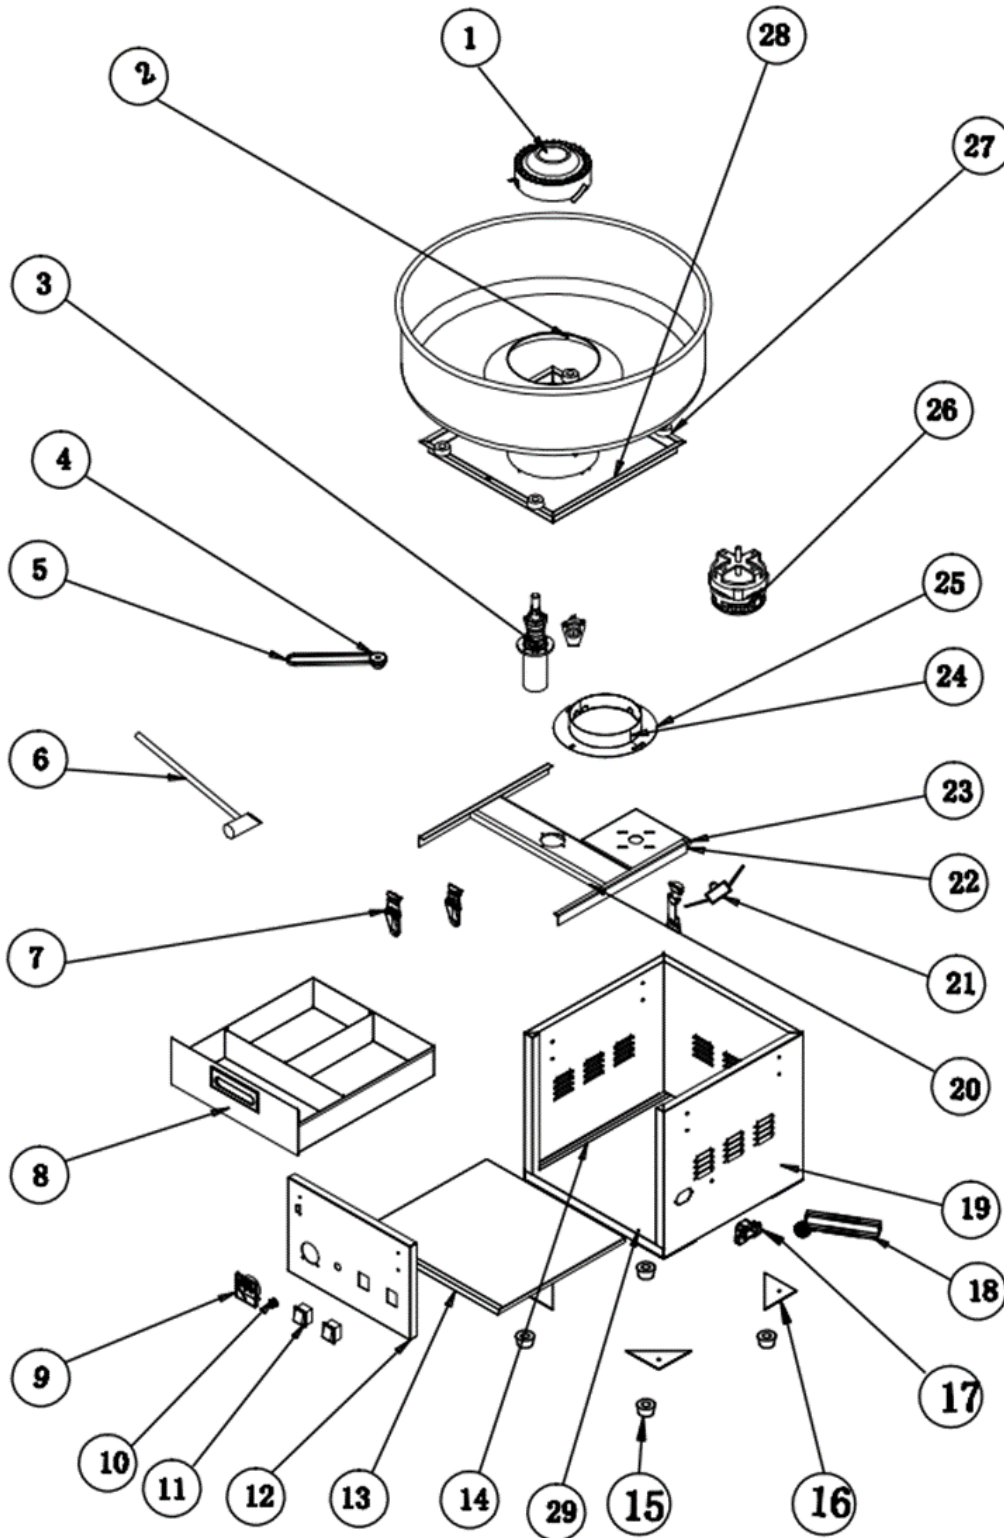

# Spare part information

**7455.0800**

**CombiSteel**

**7455.0800**

## Spare part list 7455.0800

POS:	Art.No.:	Omschrijving:	Aantal:
A	CS7455.0835	Servicekit	
B	CS7455.0830	Cover	
1	CS9356.0060	Sugar head	
2	**	Pan	
3	**	Axes assemble	
4	**	Motor pully	
5	CS9356.0065	Belt	
6	CS9356.0145	Sugar Spoon	
7	**	Clamp	
8	**	Drawer	
9	CS9356.0075	Voltmeter	
10	CS9356.0130	Fuse Holder	
11	**	Switch	
12	**	Panel	
13	**	Middle plate	
14	**	Guide	
15	**	Rubber feet	
16	**	Baseboard	
17	**	Socket	
18	**	Power cord	
19	**	Body	
20	**	Rotor plate	
21	**	Motor starting capacitor	
22	**	Fixed plate	
23	**	Motor plate	
24	**	Protective hood B	
25	**	Protective hood A	
26	CS9356.0090	Motor	
27	**	Rubber feet of top plate	
28	**	Top plate	
29	**	Baseboard	
.		## = Parts cannot be ordered separately.	
.		** = No article number known, must be requested specifically.	