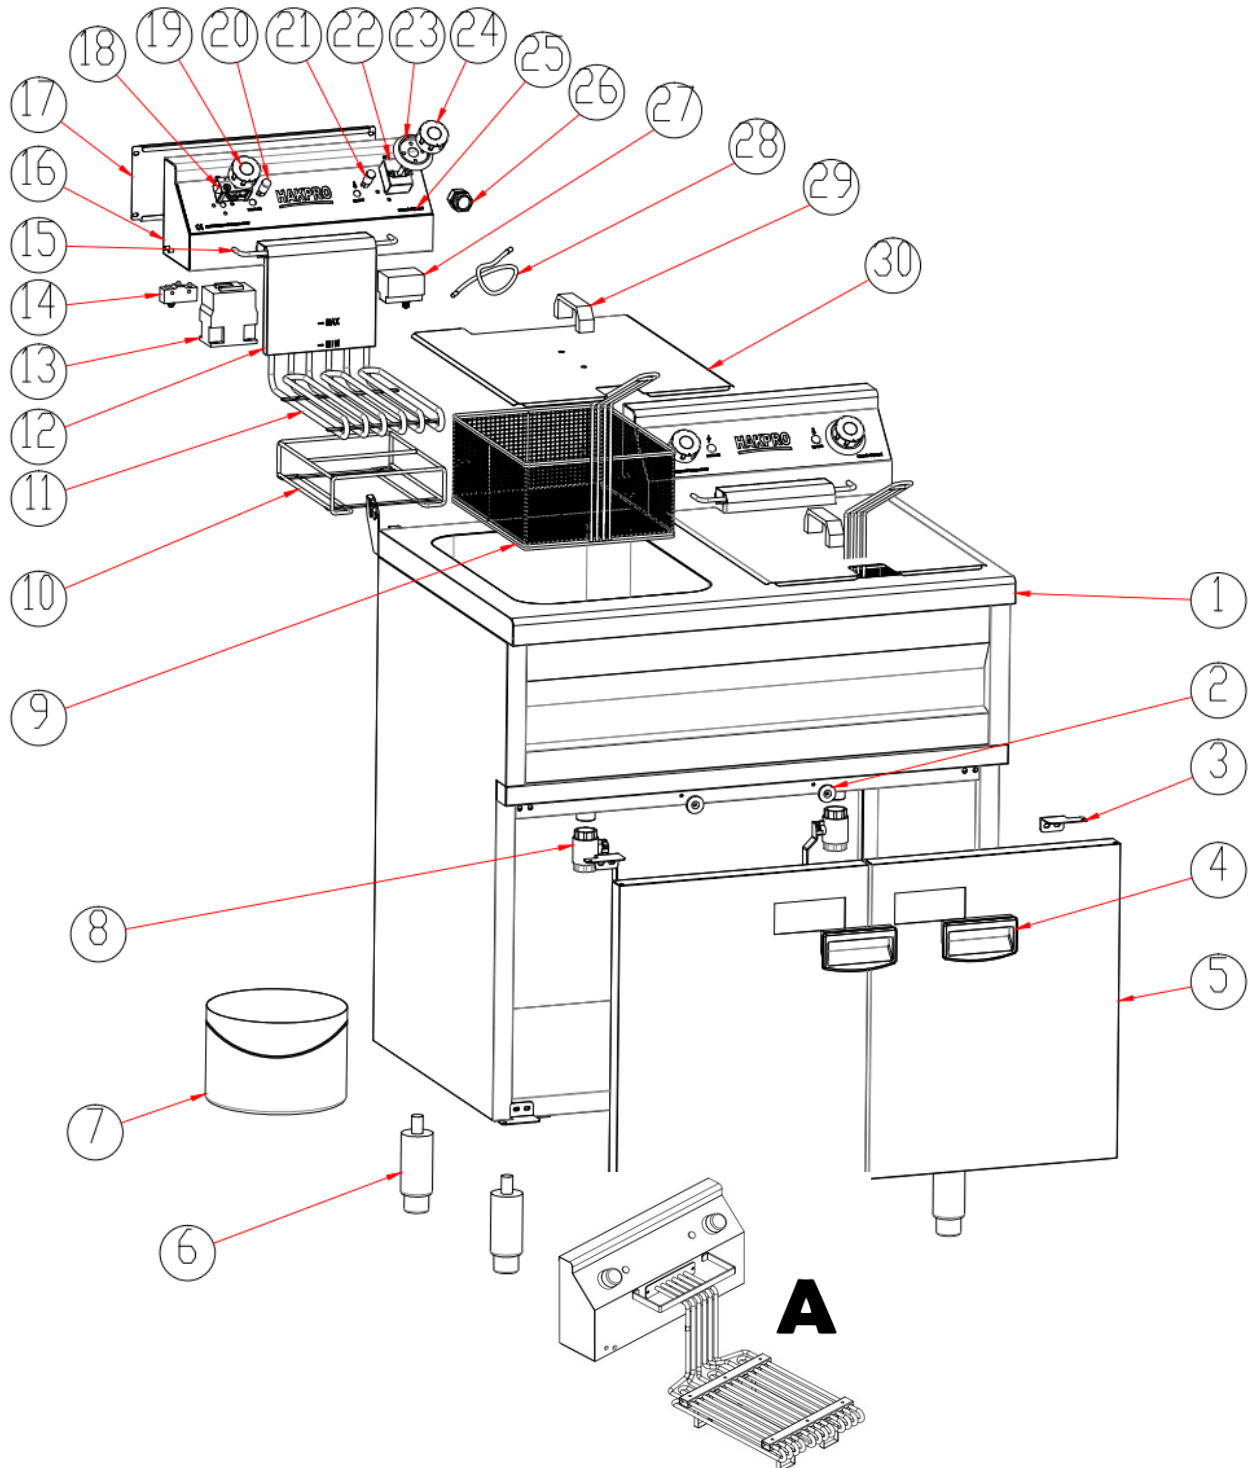

Spare part information

7455.0950

CombiSteel

7455.0950

Spare part list 7455.0950

POS:	Art.No.:	Omschrijving:	Aantal:
A	CS9093.0122	Complete Unit	
1	**	Body	
2	**	Magnet	
3	CS9093.0212	Door Hinge	
4	**	Door Handle	
5	**	Door	
6	CS9806.0266	Leg	
7	**	Oil Tank	
8	CS9093.0105	Tap	
9	CS9093.0070	Frying Basket	
10	**	Heating Element Shelf	
11	CS9093.0055	Heating Element	
12	**	Oil Dipstick	
13	CS9344.0266	Contactor	
14	CS9000.2050	Microswitch	
15	CS9093.0103	Basket Handle	
16	**	Heating Box	
17	**	Heating Box Cover	
18	CS9337.0220	Power Switch	
19	CS9093.0085	Knob	
20	CS9344.0010	Power Indicator	
21	CS9344.0000	Heating Indicator	
22	CS7455.1525	Thermostat	
23	CS9343.0135	Thermostat Knob	
24	CS9343.0135	Ring of Knob	
25	CS9093.0075	Control Panel Sticker	
26	**	Cable Lock	
27	CS7455.1540	Security Thermostat	
28	**	Cable	
29	CS9093.0090	Oil Tank Cover Handle	
30	CS9093.0145	Oil Tank Cover	
.		## = Parts cannot be ordered separately.	
.		** = No article number known, must be requested specifically.	