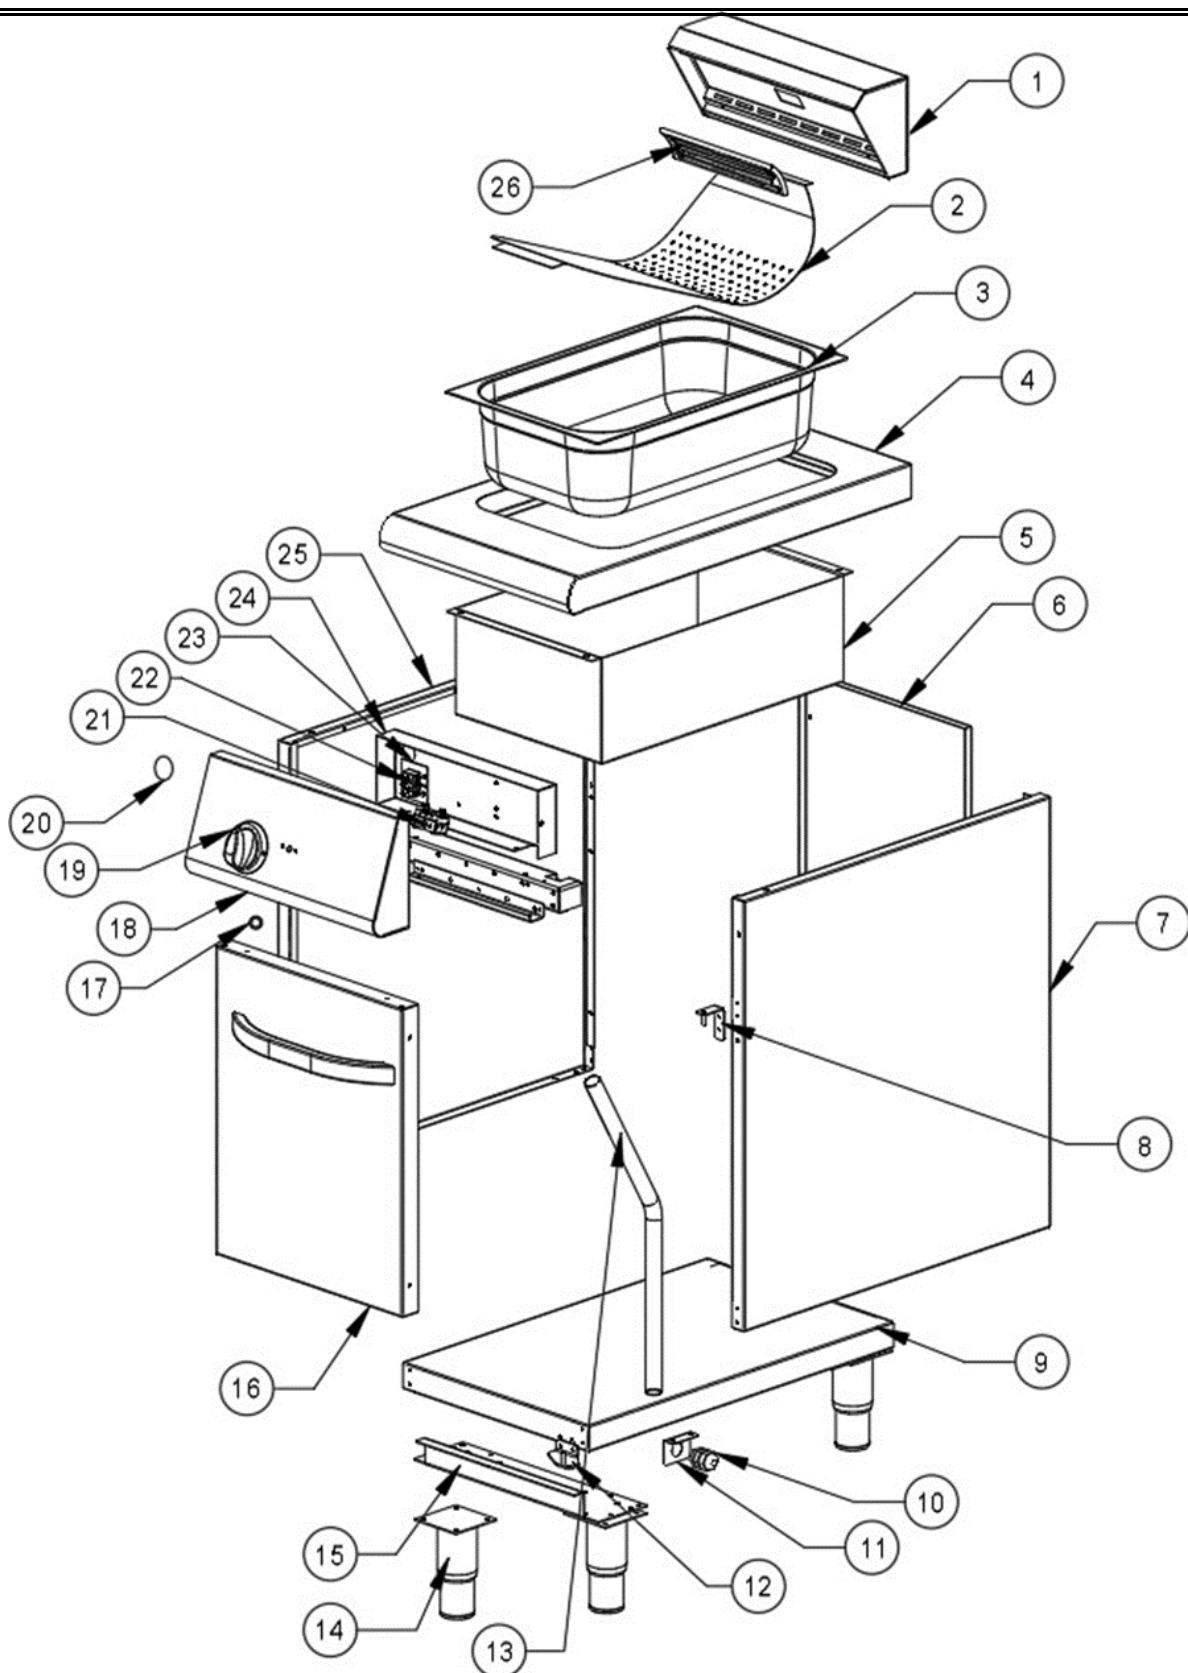

# Spare part information

**7178.0530**

**CombiSteel**

**7178.0530**

## Spare part list 7178.0530

POS:	Art.No.:	Omschrijving:	Aantal:
1	**	Heaters Fixed	1
2	**	Strainer Part	1
3	CS9289.0575	1/1x150 Gn Container	1
4	**	Top Table	1
5	**	Top Container Isolation	1
6	**	Back Panel	1
7	**	Side Panel Right	1
8	CS9289.1110	Upper Hinge	1
9	**	Bottom Table	1
10	CS9289.0240	Cable Gland	1
11	**	Cable Fixing Part	1
12	CS9289.1110	Nether Hinge	1
13	**	Electrical Inlet Pipe Ø32	1
14	CS9289.0405	Adjustable Legs	4
15	**	Legs Fixing Part	2
16	CS7178.9045	700-900 Serie Door	1
17	CS9289.0725	Ø25 Door Magnet	1
18	**	Front Panel	1
19A	CS9289.0650	Ø6 Knob	1
19B	CS9289.0901	O-1 Knob Bottom	1
20	**	Grommet Tire	1
21	CS9162.0181	O-1 Main Switch	1
22	CS9289.0735	Electrical Terminal No:2/12 White	1
23	**	Elc. Terminal Bottom Fiber 3	1
24	**	Installation Part	1
25	**	Left Side Panel	1
26	CS9289.0570	Ceramic Heater 1000W	1
.		## = Parts cannot be ordered separately.	
.		** = No article number known, must be requested specifically.	