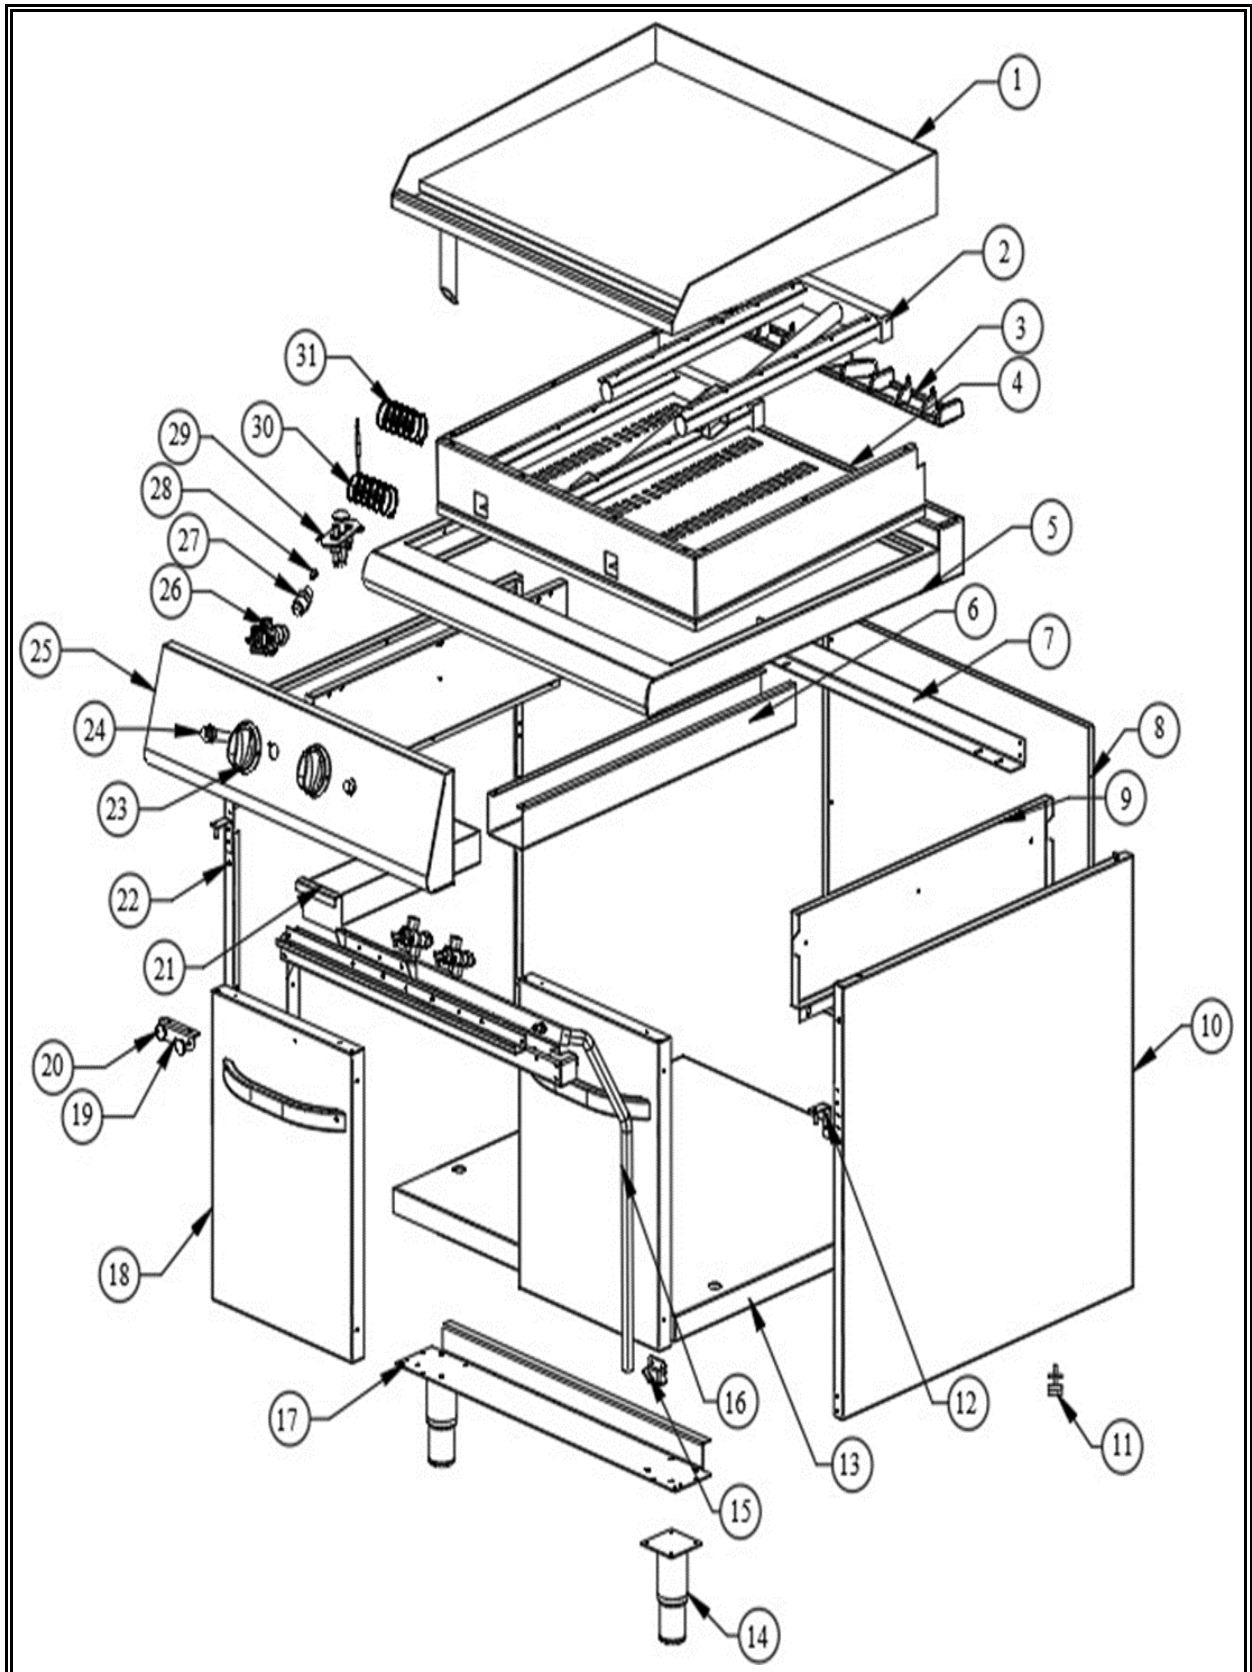

CombiSteel

7178.0480

v1.0

Onderdelen informatie
Erzatzteil information
Spare part information
Information de pièces

CombiSteel

7178.0480

Onderdelenlijst 7178.0480

POS:	Art.No.:	Omschrijving:	Aantal:
1A	**	Plate (7178.0450)	1
1B	**	Chrome Plate (7178.0480)	1
2	CS9289.0315	Burner	2
3	CS9289.0280	Iron Cast Chimney	2
4	**	Bottom Combustion Chamber	1
5	**	Top Table	1
6	**	Oil Drawer Slider	1
7	**	Oil Drawer Slider Support	1
8	**	Back Panel	1
9	**	Side Panel Isolation	2
10	**	Side Panel Right	1
11	**	Grounding Terminal	1
12	CS9289.1110	Upper Hinge	1+1
13	**	Bottom Table	1
14	CS9289.0405	Adjustable Legs	4
15	CS9289.1110	Nether Hinge	1+1
16	CS9289.0495	Gas Tank	1
17	**	Legs Support Part	2
18	**	700-900 Serie Door	2
19	**	Door Magnet Part	1
20	CS9289.0725	Ø25 Magnet	2
21	CS9289.1410	Oil Drawer	1
22	**	Left Side Panel	1
23	CS9289.0660	Ø8 Knob	2
23A	CS9289.0907	Knob Pad with Igniter	2
24	CS9289.0665	Piezo Igniter	2
25	**	Front Panel	1
26	CS9289.0075	Gas Valve	2
27	CS9289.0880	3/8-5/16" Inj. Inlet	2
28A	CS9289.0105	M8 Inj Lpg Ø 1.40mm	2
28B	CS9289.0110	M8 Inj Ng Ø 2.00mm	2
29	CS9289.0655	Aluminized Pilot	2
30	CS9289.0402	M8 Thermocouple 80cm	2
31	CS9289.1330	Igniter Cable 80cm	2
		** = No article number known, must be requested specifically.	