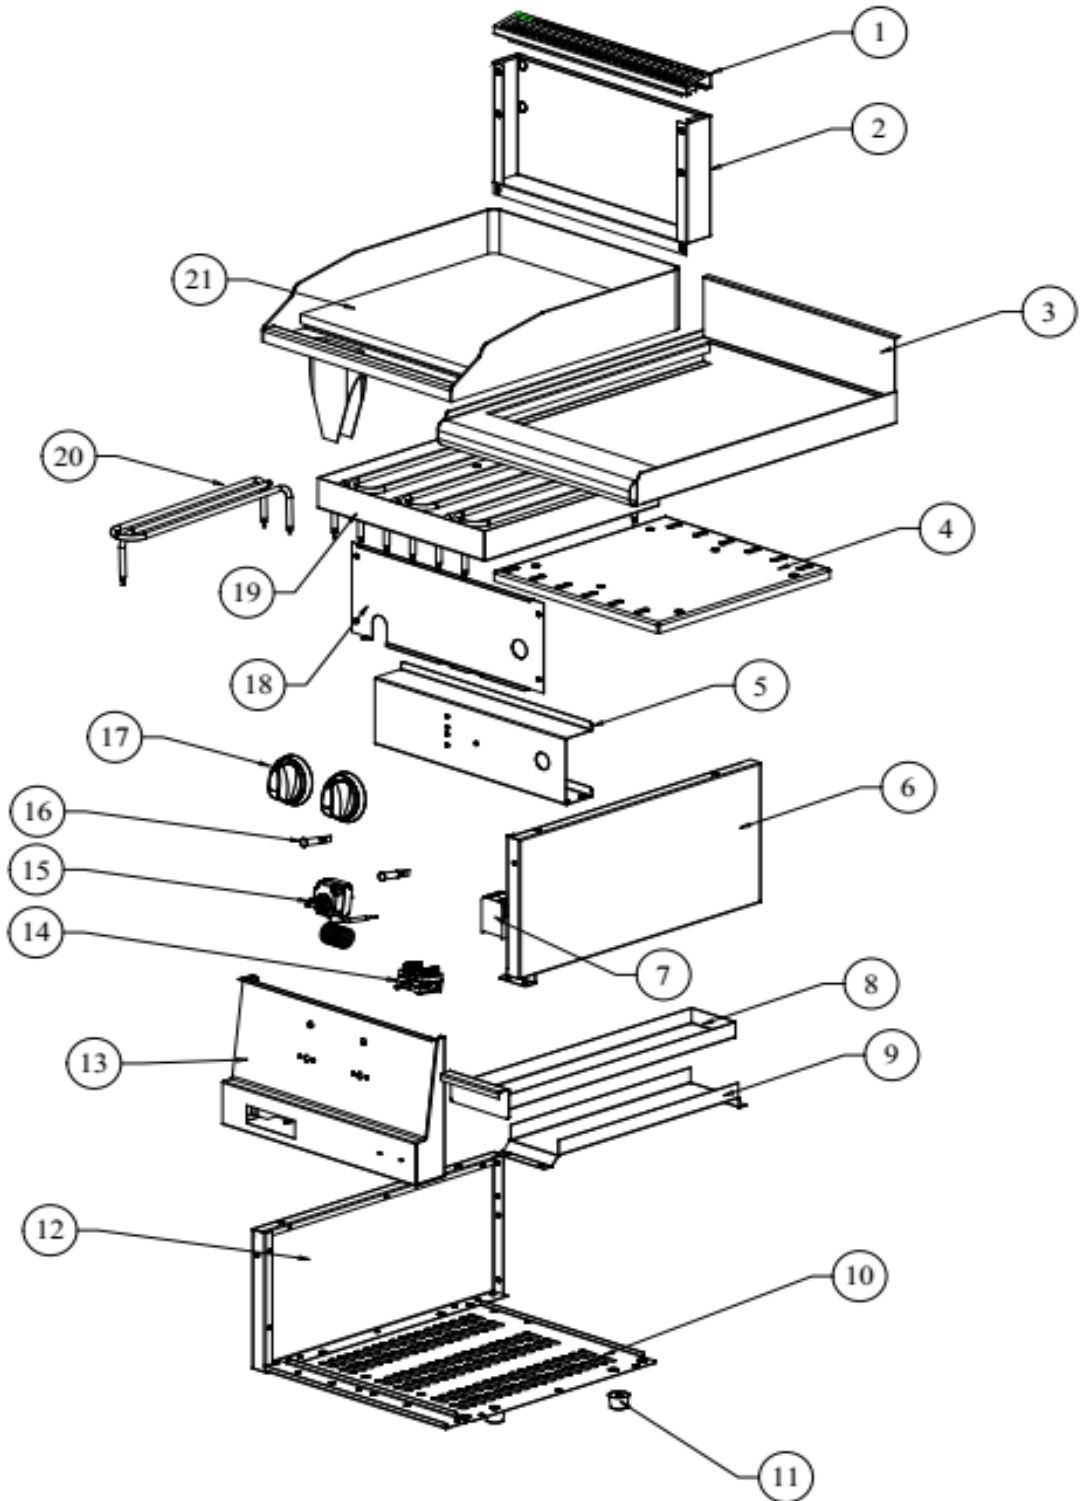

7178.0045

Onderdelen informatie
Erzatzteil information
Spare part information
Information de pièces

POS:	Art.No.:	Omschrijving:	Aantal:
1		Chimney	1
2		Upper Back Panel	1
3	9289.0115	Heaters	6
4		Bottom Panel Isolation	1
5		Top Panel Isolation	1
6		Back Pannel	1
7		Fixing Part	1
8	9289.0125	Contactator	1
9		Side Panel Right	1
10		Bottom Table	1
11	9289.0030	Adjustable Legs	4
12		Front Support	1
13	9289.0130	Main Switch	1
14	9289.0120	Thermostat	1
15		Front Panel	1
16	9289.0650	Knob	2
17	9289.0050	Light Indicator	2
18		Side Panel Left	1
19		Cable Fixing Part	1
20	9289.0055	Cable Gland	1
21		Worktop	1
22		Plate	1